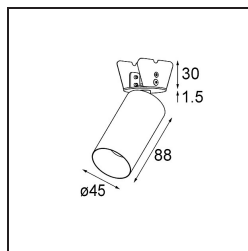

Date
Customer
Project
Type

Minude Semi-Recessed Adjustable 45 1x LED 3000K Medium DE Black Brushed Anodised

Minude's yogic flexibility will surprise you about as much as its bare, cylindrical design. Express a refined and minimalistic look & feel on walls, on high or low ceilings. Try more than one Minude on our Pista track or on our redesigned Modupoint LED. Its long string of colours and miniature size will make a big impression.

Specifications

Material	11461181
Light Source Type	LED
LED Type	BRIDGELUX V6 HD G7
LED technology	LED COB
CRI	Min. 90
Colour Temperature	3000K
Lifetime	L80B10 @50,000 Hours
Lamp Included	Yes
Number of Light Sources	1
CIE flux code	100 100 100 100 61
Binning (SDCM)	2
Light Direction	Down
Optic	Lens
Measured beam angle (°)	31.2
Input Voltage	Constant Current Driver Required
Electrical Class	III
IP Rating	20
Glow wire rating (°C)	960
Indoor/Outdoor	Indoor
Application	Ceiling, Wall
Mounting	Semi-Recessed
Cut-out size (mm)	ø40
Mounting depth (mm)	110.0
Adjustability	H 360° V 0°/+90°
Distance to Lighted Object (m)	0,1
Primary Colour & Primary Finish	Black, Brushed Anodised
Gross weight (g)	314.0
Drive current (mA)	350 500
Min. forward voltage (Vf)	14,8 15,2
Max. forward voltage (Vf)	18,0 18,6
Connected load (W)	5,7 8,5
Luminous flux per lamp (lm)	444 598
Efficacy (lm/W)	78 70
Glare rating	1 2