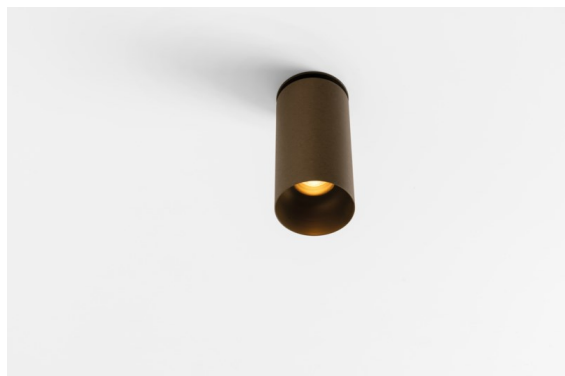

Minude Semi-Recessed Adjustable 45 1x LED 3000K Medium DE Bronze Brushed Anodised

Minude's yogic flexibility will surprise you about as much as its bare, cylindrical design. Express a refined and minimalistic look & feel on walls, on high or low ceilings. Try more than one Minude on our Pista track or on our redesigned Modupoint LED. Its long string of colours and miniature size will make a big impression.

Specifications

Material	11461182
Light Source Type	LED
LED Type	BRIDGELUX V6 HD G7
LED technology	LED COB
CRI	Min. 90
Colour Temperature	3000K
Lifetime	L80B10 @50,000 Hours
Lamp Included	Yes
Number of Light Sources	1
CIE flux code	100 100 100 100 62
Binning (SDCM)	2
Light Direction	Down
Optic	Lens
Measured beam angle (°)	29.2
Input Voltage	Constant Current Driver Required
Electrical Class	III
IP Rating	20
Glow wire rating (°C)	960
Indoor/Outdoor	Indoor
Application	Ceiling, Wall
Mounting	Semi-Recessed
Cut-out size (mm)	ø40
Mounting depth (mm)	110.0
Adjustability	H 360° V 0°/+90°
Distance to Lighted Object (m)	0,1
Primary Colour & Primary Finish	Bronze, Brushed Anodised
Gross weight (g)	314.0
Drive current (mA)	350 500
Min. forward voltage (Vf)	14,8 15,2
Max. forward voltage (Vf)	18,0 18,6
Connected load (W)	5,7 8,5
Luminous flux per lamp (lm)	450 607
Efficacy (lm/W)	79 71
Glare rating	1 2

Remark

- 3500K and 4000K on request
-

TM30 & CRI diagram

Light distribution & beam diagram

Installation Accessories

10889530 Installation Housing 123x100x80

12293130 Plaster Kit 100x120-40 1x

Choose a required accessory