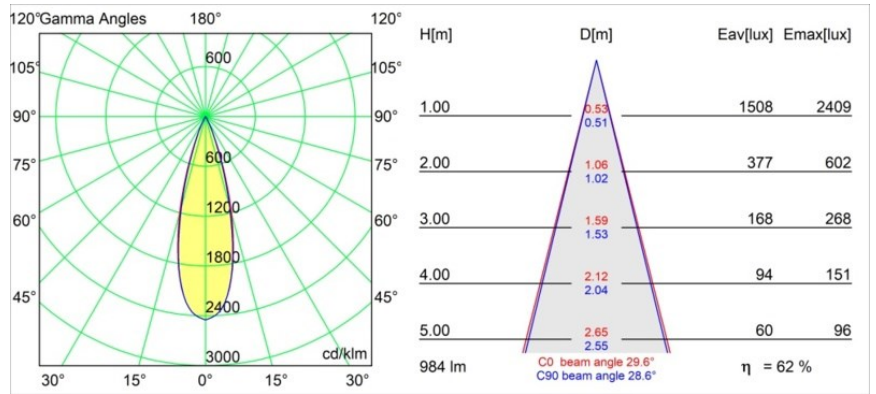

Light distribution & beam diagram