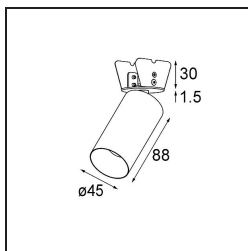

Minude Semi-Recessed Adjustable 45 1x LED 3000K Medium DE Champagne Brushed Anodised

Specifications

Material	11461141
Light Source Type	LED
LED Type	BRIDGELUX V6 HD G7
LED technology	LED COB
CRI	Min. 90
Colour Temperature	3000K
Lifetime	L80B10 @50,000 Hours
Lamp Included	Yes
Number of Light Sources	1
CIE flux code	99 100 100 100 63
Binning (SDCM)	2
Light Direction	Down
Optic	Lens
Measured beam angle (°)	29.6
Input Voltage	Constant Current Driver Required
Electrical Class	III
IP Rating	20
Glow wire rating (°C)	960
Indoor/Outdoor	Indoor
Application	Ceiling, Wall
Mounting	Semi-Recessed
Cut-out size (mm)	ø40
Mounting depth (mm)	110.0
Adjustability	H 360° V 0°/+90°
Distance to Lighted Object (m)	0,1
Primary Colour & Primary Finish	Champagne, Brushed Anodised
Gross weight (g)	314.0
Drive current (mA)	350 500
Min. forward voltage (Vf)	14,8 15,2
Max. forward voltage (Vf)	18,0 18,6
Connected load (W)	5,7 8,5
Delivered lumens (lm)	458 618
Efficacy (lm/W)	80 73
Glare rating	4 5
Remark	• 3500K and 4000K on request