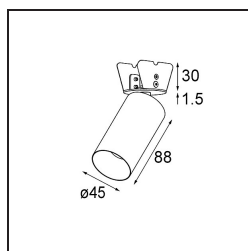

Minude Semi-Recessed Adjustable 45 1x LED 3000K Medium DE Champagne Brushed Anodised

Minude's yogic flexibility will surprise you about as much as its bare, cylindrical design. Express a refined and minimalistic look & feel on walls, on high or low ceilings. Try more than one Minude on our Pista track or on our redesigned Modupoint LED. Its long string of colours and miniature size will make a big impression.

Specifications

Material	11461141
Light Source Type	LED
LED Type	BRIDGELUX V6 HD G7
LED technology	LED COB
CRI	Min. 90
Colour Temperature	3000K
Lifetime	L80B10 @50,000 Hours
Lamp Included	Yes
Number of Light Sources	1
CIE flux code	99 100 100 100 63
Binning (SDCM)	2
Light Direction	Down
Optic	Lens
Measured beam angle (°)	29.6
Input Voltage	Constant Current Driver Required
Electrical Class	III
IP Rating	20
Glow wire rating (°C)	960
Indoor/Outdoor	Indoor
Application	Ceiling, Wall
Mounting	Semi-Recessed
Cut-out size (mm)	ø40
Mounting depth (mm)	110.0
Adjustability	H 360° V 0°/+90°
Distance to Lighted Object (m)	0,1
Primary Colour & Primary Finish	Champagne, Brushed Anodised
Gross weight (g)	314.0
Drive current (mA)	350 500
Min. forward voltage (Vf)	14,8 15,2
Max. forward voltage (Vf)	18,0 18,6
Connected load (W)	5,7 8,5
Luminous flux per lamp (lm)	458 618
Efficacy (lm/W)	80 73
Glare rating	4 5