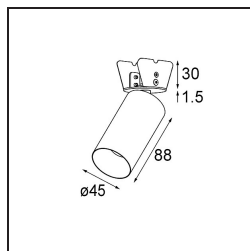

### Specifications

Material	11461084
Light Source Type	LED
LED Type	BRIDGELUX V6 HD G7
LED technology	LED COB
CRI	Min. 90
Colour Temperature	2700K
Lifetime	L80B10 @50,000 Hours
Lamp Included	Yes
Number of Light Sources	1
CIE flux code	100 100 100 100 62
Binning (SDCM)	2
Light Direction	Down
Optic	Lens
Measured beam angle (°)	29.3
Input Voltage	Constant Current Driver Required
Electrical Class	III
IP Rating	20
Glow wire rating (°C)	960
Indoor/Outdoor	Indoor
Application	Ceiling, Wall
Mounting	Semi-Recessed
Cut-out size (mm)	ø40
Mounting depth (mm)	110.0
Adjustability	H 360° V 0°/+90°
Distance to Lighted Object (m)	0,1
Primary Colour & Primary Finish	Silver Bronze, Brushed Anodised
Gross weight (g)	314.0
Drive current (mA)	350      500
Min. forward voltage (Vf)	14,8      15,2
Max. forward voltage (Vf)	18,0      18,6
Connected load (W)	5,7      8,5
Luminous flux per lamp (lm)	444      599
Efficacy (lm/W)	78      71
Glare rating	1      2