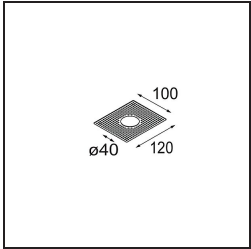

Date
Customer
Project
Type

Minude Semi-Recessed Adjustable 45 1x LED 2700K Medium DE Silver Bronze Brushed Anodised

Specifications

Material	11461084
Light Source Type	LED
LED Type	BRIDGELUX V6 HD G7
LED technology	LED COB
CRI	Min. 90
Colour Temperature	2700K
Lifetime	L80B20 @50,000 Hours
Lamp Included	Yes
Number of Light Sources	1
CIE flux code	100 100 100 100 62
Binning (SDCM)	2
Light Direction	Down
Optic	Lens
Measured beam angle (°)	29.3
Input Voltage	Constant Current Driver Required
Electrical Class	III
IP Rating	20
Glow wire rating (°C)	960
Indoor/Outdoor	Indoor
Application	Ceiling, Wall
Mounting	Semi-Recessed
Cut-out size (mm)	ø40
Mounting depth (mm)	110.0
Adjustability	H 360° V 0°/+90°
Distance to Lighted Object (m)	0,1
Primary Colour & Primary Finish	Silver Bronze, Brushed Anodised
Gross weight (g)	314.0
Drive current (mA)	350 500
Min. forward voltage (Vf)	14,8 15,2
Max. forward voltage (Vf)	18,0 18,6
Connected load (W)	5,7 8,5
Delivered lumens (lm)	444 599
Efficacy (lm/W)	78 71
Glare rating	1 2
Remark	• 3500K and 4000K on request

TM30 & CRI diagram

Light distribution & beam diagram

Installation Accessories

10889530 Installation Housing 123x100x80

12293130 Plaster Kit 100x120-40 1x

Choose a required accessory