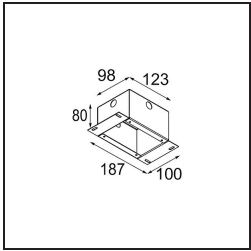

### Specifications

Material	11461084
Light Source Type	LED
LED Type	BRIDGELUX V6 HD G7
LED technology	LED COB
CRI	Min. 90
Colour Temperature	2700K
Lifetime	L80B20 @50,000 Hours
Lamp Included	Yes
Number of Light Sources	1
CIE flux code	100 100 100 100 62
Binning (SDCM)	2
Light Direction	Down
Optic	Lens
Measured beam angle (°)	29.3
Input Voltage	Constant Current Driver Required
Electrical Class	III
IP Rating	20
Glow wire rating (°C)	960
Indoor/Outdoor	Indoor
Application	Ceiling, Wall
Mounting	Semi-Recessed
Cut-out size (mm)	ø40
Mounting depth (mm)	110.0
Adjustability	H 360° V 0°/+90°
Distance to Lighted Object (m)	0,1
Primary Colour & Primary Finish	Silver Bronze, Brushed Anodised
Gross weight (g)	314.0
Drive current (mA)	350      500
Min. forward voltage (Vf)	14.8      15.2
Max. forward voltage (Vf)	18.0      18.6
Connected load (W)	5.7      8.5
Delivered lumens (lm)	444      599
Efficacy (lm/W)	78      71
Glare rating	1      2
Remark	• 3500K and 4000K on request

**TM30 & CRI diagram**

**Light distribution & beam diagram**

Diagrams

**Installation Accessories**

**10889530** Installation Housing 123x100x80

**12293130** Plaster Kit 100x120-40 1x

Choose a required accessory