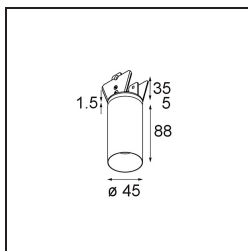

Minude Semi-Recessed Adjustable 45 1x LED 2700K Medium DE Silver Bronze Brushed Anodised

Specifications

Material	11461084
Light Source Type	LED
LED Type	BRIDGELUX V6 HD G7
LED technology	LED COB
CRI	Min. 90
Colour Temperature	2700K
Lifetime	L80B10 @50,000 Hours
Lamp Included	Yes
Number of Light Sources	1
CIE flux code	100 100 100 100 62
Binning (SDCM)	2
Light Direction	Down
Optic	Lens
Measured beam angle (°)	29.3
Input Voltage	Constant Current Driver Required
Electrical Class	III
IP Rating	20
Glow wire rating (°C)	960
Indoor/Outdoor	Indoor
Application	Ceiling, Wall
Mounting	Semi-Recessed
Cut-out size (mm)	ø40
Mounting depth (mm)	110.0
Adjustability	H 360° V 0°/+90°
Distance to Lighted Object (m)	0,1
Primary Colour & Primary Finish	Silver Bronze, Brushed Anodised
Gross weight (g)	314.0
Drive current (mA)	350 500
Min. forward voltage (Vf)	14,8 15,2
Max. forward voltage (Vf)	18,0 18,6
Connected load (W)	5,7 8,5
Luminous flux per lamp (lm)	444 599
Efficacy (lm/W)	78 71
Glare rating	1 2

Remark

- 3500K and 4000K on request
-

TM30 & CRI diagram

Light distribution & beam diagram

Diagrams

Installation Accessories

10889530 Installation Housing 123x100x80

12293130 Plaster Kit 100x120-40 1x