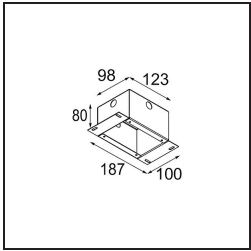

Date
Customer
Project
Type

Minude Semi-Recessed Adjustable 45 1x LED 2700K Medium DE Silver Bronze Brushed Anodised

Specifications

Material	11461084
Light Source Type	LED
LED Type	BRIDGELUX V6 HD G7
LED technology	LED COB
CRI	Min. 90
Colour Temperature	2700K
Lifetime	L80B20 @50,000 Hours
Lamp Included	Yes
Number of Light Sources	1
CIE flux code	100 100 100 100 62
Binning (SDCM)	2
Light Direction	Down
Optic	Lens
Measured beam angle (°)	29.3
Input Voltage	Constant Current Driver Required
Electrical Class	III
IP Rating	20
Glow wire rating (°C)	960
Indoor/Outdoor	Indoor
Application	Ceiling, Wall
Mounting	Semi-Recessed
Cut-out size (mm)	ø40
Mounting depth (mm)	110.0
Adjustability	H 360° V 0°/+90°
Distance to Lighted Object (m)	0,1
Primary Colour & Primary Finish	Silver Bronze, Brushed Anodised
Gross weight (g)	314.0
Drive current (mA)	350 500
Min. forward voltage (Vf)	14,8 15,2
Max. forward voltage (Vf)	18,0 18,6
Connected load (W)	5,7 8,5
Delivered lumens (lm)	444 599
Efficacy (lm/W)	78 71
Glare rating	1 2
Remark	• 3500K and 4000K on request

TM30 & CRI diagram

Light distribution & beam diagram

Installation Accessories

10889530 Installation Housing 123x100x80

12293130 Plaster Kit 100x120-40 1x

Choose a required accessory