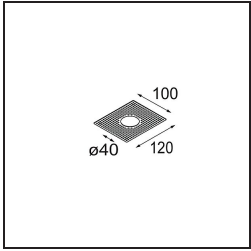

12293130 Plaster Kit 100x120-40 1x

Choose a required accessory