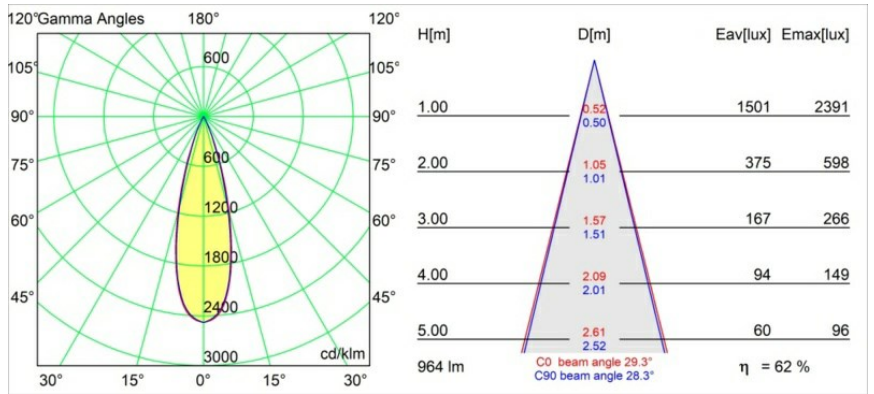

Light distribution & beam diagram