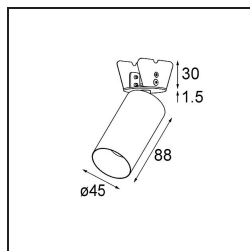

Date
Customer
Project
Type

Minude Semi-Recessed Adjustable 45 1x LED 2700K Medium DE Silver Bronze Brushed Anodised

Specifications

Material	11461084
Light Source Type	LED
LED Type	BRIDGELUX V6 HD G7
LED technology	LED COB
CRI	Min. 90
Colour Temperature	2700K
Lifetime	L80B20 @50,000 Hours
Lamp Included	Yes
Number of Light Sources	1
CIE flux code	100 100 100 100 62
Binning (SDCM)	2
Light Direction	Down
Optic	Lens
Measured beam angle (°)	29.3
Input Voltage	Constant Current Driver Required
Electrical Class	III
IP Rating	20
Glow wire rating (°C)	960
Indoor/Outdoor	Indoor
Application	Ceiling, Wall
Mounting	Semi-Recessed
Cut-out size (mm)	ø40
Mounting depth (mm)	110.0
Adjustability	H 360° V 0°/+90°
Distance to Lighted Object (m)	0,1
Primary Colour & Primary Finish	Silver Bronze, Brushed Anodised
Gross weight (g)	314.0
Drive current (mA)	350 500
Min. forward voltage (Vf)	14,8 15,2
Max. forward voltage (Vf)	18,0 18,6
Connected load (W)	5,7 8,5
Delivered lumens (lm)	444 599
Efficacy (lm/W)	78 71
Glare rating	1 2
Remark	• 3500K and 4000K on request