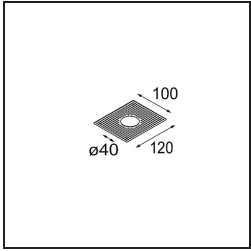

### Specifications

Material	11461084
Light Source Type	LED
LED Type	BRIDGELUX V6 HD G7
LED technology	LED COB
CRI	Min. 90
Colour Temperature	2700K
Lifetime	L80B20 @50,000 Hours
Lamp Included	Yes
Number of Light Sources	1
CIE flux code	100 100 100 100 62
Binning (SDCM)	2
Light Direction	Down
Optic	Lens
Measured beam angle (°)	29.3
Input Voltage	Constant Current Driver Required
Electrical Class	III
IP Rating	20
Glow wire rating (°C)	960
Indoor/Outdoor	Indoor
Application	Ceiling, Wall
Mounting	Semi-Recessed
Cut-out size (mm)	ø40
Mounting depth (mm)	110.0
Adjustability	H 360° V 0°/+90°
Distance to Lighted Object (m)	0,1
Primary Colour & Primary Finish	Silver Bronze, Brushed Anodised
Gross weight (g)	314.0
Drive current (mA)	350      500
Min. forward voltage (Vf)	14.8      15.2
Max. forward voltage (Vf)	18.0      18.6
Connected load (W)	5.7      8.5
Delivered lumens (lm)	444      599
Efficacy (lm/W)	78      71
Glare rating	1      2
Remark	• 3500K and 4000K on request

**TM30 & CRI diagram**

**Light distribution & beam diagram**

Diagrams

**Installation Accessories**

**10889530** Installation Housing 123x100x80

**12293130** Plaster Kit 100x120-40 1x

Choose a required accessory