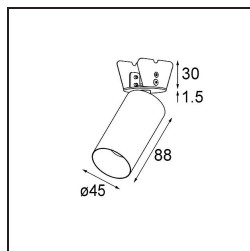

Date
Customer
Project
Type

*Minude Semi-Recessed Adjustable 45 1x LED 2700K Medium DE Silver Bronze Brushed Anodised*

Minude's yogic flexibility will surprise you about as much as its bare, cylindrical design. Express a refined and minimalistic look & feel on walls, on high or low ceilings. Try more than one Minude on our Pista track or on our redesigned Modupoint LED. Its long string of colours and miniature size will make a big impression.

### Specifications

Material	11461084
Light Source Type	LED
LED Type	BRIDGELUX V6 HD G7
LED technology	LED COB
CRI	Min. 90
Colour Temperature	2700K
Lifetime	L80B10 @50,000 Hours
Lamp Included	Yes
Number of Light Sources	1
CIE flux code	100 100 100 100 62
Binning (SDCM)	2
Light Direction	Down
Optic	Lens
Measured beam angle (°)	29.3
Input Voltage	Constant Current Driver Required
Electrical Class	III
IP Rating	20
Glow wire rating (°C)	960
Indoor/Outdoor	Indoor
Application	Ceiling, Wall
Mounting	Semi-Recessed
Cut-out size (mm)	ø40
Mounting depth (mm)	110.0
Adjustability	H 360° V 0°/+90°
Distance to Lighted Object (m)	0,1
Primary Colour & Primary Finish	Silver Bronze, Brushed Anodised
Gross weight (g)	314.0
Drive current (mA)	350      500
Min. forward voltage (Vf)	14,8      15,2
Max. forward voltage (Vf)	18,0      18,6
Connected load (W)	5,7      8,5
Delivered lumens (lm)	444      599
Efficacy (lm/W)	78      71
Glare rating	1      2
Remark	• 3500K and 4000K on request