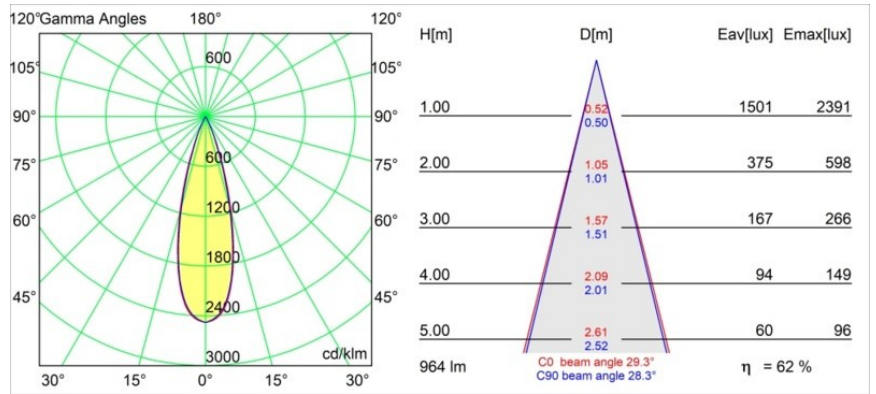

Light distribution & beam diagram