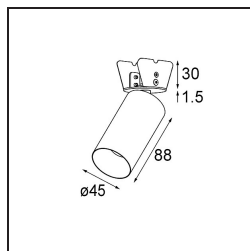

### Specifications

Material	11461084
Light Source Type	LED
LED Type	BRIDGELUX V6 HD G7
LED technology	LED COB
CRI	Min. 90
Colour Temperature	2700K
Lifetime	L80B10 @50,000 Hours
Lamp Included	Yes
Number of Light Sources	1
CIE flux code	100 100 100 100 62
Binning (SDCM)	2
Light Direction	Down
Optic	Lens
Measured beam angle (°)	29.3
Input Voltage	Constant Current Driver Required
Electrical Class	III
IP Rating	20
Glow wire rating (°C)	960
Indoor/Outdoor	Indoor
Application	Ceiling, Wall
Mounting	Semi-Recessed
Cut-out size (mm)	ø40
Mounting depth (mm)	110.0
Adjustability	H 360° V 0°/+90°
Distance to Lighted Object (m)	0,1
Primary Colour & Primary Finish	Silver Bronze, Brushed Anodised
Gross weight (g)	314.0
Drive current (mA)	350      500
Min. forward voltage (Vf)	14.8      15.2
Max. forward voltage (Vf)	18.0      18.6
Connected load (W)	5.7      8.5
Luminous flux per lamp (lm)	444      599
Efficacy (lm/W)	78      71
Glare rating	1      2