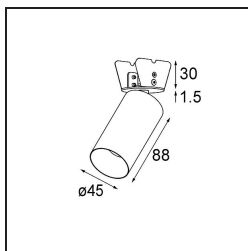

Date
Customer
Project
Type

*Minude Semi-Recessed Adjustable 45 1x LED 2700K Medium DE Silver Bronze Brushed Anodised*

Minude's yogic flexibility will surprise you about as much as its bare, cylindrical design. Express a refined and minimalistic look & feel on walls, on high or low ceilings. Try more than one Minude on our Pista track or on our redesigned Modupoint LED. Its long string of colours and miniature size will make a big impression.

### Specifications

Material	11461084
Light Source Type	LED
LED Type	BRIDGELUX V6 HD G7
LED technology	LED COB
CRI	Min. 90
Colour Temperature	2700K
Lifetime	L80B20 @50,000 Hours
Lamp Included	Yes
Number of Light Sources	1
CIE flux code	100 100 100 100 62
Binning (SDCM)	2
Light Direction	Down
Optic	Lens
Measured beam angle (°)	29.3
Input Voltage	Constant Current Driver Required
Electrical Class	III
IP Rating	20
Glow wire rating (°C)	960
Indoor/Outdoor	Indoor
Application	Ceiling, Wall
Mounting	Semi-Recessed
Cut-out size (mm)	ø40
Mounting depth (mm)	110.0
Adjustability	H 360° V 0°/+90°
Distance to Lighted Object (m)	0,1
Primary Colour & Primary Finish	Silver Bronze, Brushed Anodised
Gross weight (g)	314.0
Drive current (mA)	350      500
Min. forward voltage (Vf)	14.8      15.2
Max. forward voltage (Vf)	18.0      18.6
Connected load (W)	5.7      8.5
Delivered lumens (lm)	444      599
Efficacy (lm/W)	78      71
Glare rating	1      2
Remark	• 3500K and 4000K on request