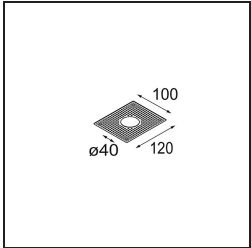

### Specifications

Material	11461081
Light Source Type	LED
LED Type	BRIDGELUX V6 HD G7
LED technology	LED COB
CRI	Min. 90
Colour Temperature	2700K
Lifetime	L80B10 @50,000 Hours
Lamp Included	Yes
Number of Light Sources	1
CIE flux code	100 100 100 100 61
Binning (SDCM)	2
Light Direction	Down
Optic	Lens
Measured beam angle (°)	31.2
Input Voltage	Constant Current Driver Required
Electrical Class	III
IP Rating	20
Glow wire rating (°C)	960
Indoor/Outdoor	Indoor
Application	Ceiling, Wall
Mounting	Semi-Recessed
Cut-out size (mm)	ø40
Mounting depth (mm)	110.0
Adjustability	H 360° V 0°/+90°
Distance to Lighted Object (m)	0,1
Primary Colour & Primary Finish	Black, Brushed Anodised
Gross weight (g)	314.0
Drive current (mA)	350      500
Min. forward voltage (Vf)	14,8      15,2
Max. forward voltage (Vf)	18,0      18,6
Connected load (W)	5,7      8,5
Luminous flux per lamp (lm)	434      586
Efficacy (lm/W)	76      69
Glare rating	1      2

---

Remark

- 3500K and 4000K on request
-

**TM30 & CRI diagram**

**Light distribution & beam diagram**

**Installation Accessories**

**10889530** Installation Housing 123x100x80

**12293130** Plaster Kit 100x120-40 1x