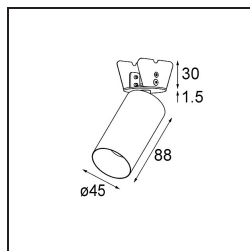

*Minude Semi-Recessed Adjustable 45 1x LED 2700K Medium DE Black Brushed Anodised*

Minude's yogic flexibility will surprise you about as much as its bare, cylindrical design. Express a refined and minimalistic look & feel on walls, on high or low ceilings. Try more than one Minude on our Pista track or on our redesigned Modupoint LED. Its long string of colours and miniature size will make a big impression.

### Specifications

Material	11461081
Light Source Type	LED
LED Type	BRIDGELUX V6 HD G7
LED technology	LED COB
CRI	Min. 90
Colour Temperature	2700K
Lifetime	L80B10 @50,000 Hours
Lamp Included	Yes
Number of Light Sources	1
CIE flux code	100 100 100 100 61
Binning (SDCM)	2
Light Direction	Down
Optic	Lens
Measured beam angle (°)	31.2
Input Voltage	Constant Current Driver Required
Electrical Class	III
IP Rating	20
Glow wire rating (°C)	960
Indoor/Outdoor	Indoor
Application	Ceiling, Wall
Mounting	Semi-Recessed
Cut-out size (mm)	ø40
Mounting depth (mm)	110.0
Adjustability	H 360° V 0°/+90°
Distance to Lighted Object (m)	0,1
Primary Colour & Primary Finish	Black, Brushed Anodised
Gross weight (g)	314.0
Drive current (mA)	350      500
Min. forward voltage (Vf)	14,8      15,2
Max. forward voltage (Vf)	18,0      18,6
Connected load (W)	5,7      8,5
Luminous flux per lamp (lm)	434      586
Efficacy (lm/W)	76      69
Glare rating	1      2