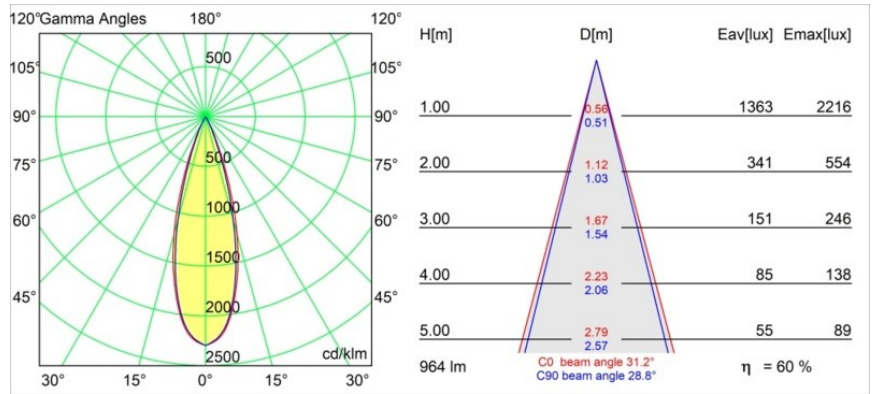

Light distribution & beam diagram