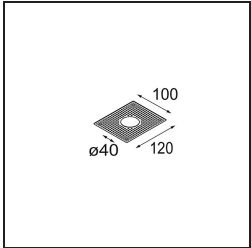

Specifications

Material	11461081
Light Source Type	LED
LED Type	BRIDGELUX V6 HD G7
LED technology	LED COB
CRI	Min. 90
Colour Temperature	2700K
Lifetime	L80B10 @50,000 Hours
Lamp Included	Yes
Number of Light Sources	1
CIE flux code	100 100 100 100 61
Binning (SDCM)	2
Light Direction	Down
Optic	Lens
Measured beam angle (°)	31.2
Input Voltage	Constant Current Driver Required
Electrical Class	III
IP Rating	20
Glow wire rating (°C)	960
Indoor/Outdoor	Indoor
Application	Ceiling, Wall
Mounting	Semi-Recessed
Cut-out size (mm)	ø40
Mounting depth (mm)	110.0
Adjustability	H 360° V 0°/+90°
Distance to Lighted Object (m)	0,1
Primary Colour & Primary Finish	Black, Brushed Anodised
Gross weight (g)	314.0
Drive current (mA)	350 500
Min. forward voltage (Vf)	14,8 15,2
Max. forward voltage (Vf)	18,0 18,6
Connected load (W)	5,7 8,5
Luminous flux per lamp (lm)	434 586
Efficacy (lm/W)	76 69
Glare rating	1 2

Remark

- 3500K and 4000K on request
-

TM30 & CRI diagram

Installation Accessories

10889530 Installation Housing 123x100x80

12293130 Plaster Kit 100x120-40 1x

Choose a required accessory