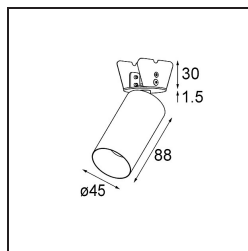

Date
Customer
Project
Type

Minude Semi-Recessed Adjustable 45 1x LED 2700K Medium DE Black Brushed Anodised

Minude's yogic flexibility will surprise you about as much as its bare, cylindrical design. Express a refined and minimalistic look & feel on walls, on high or low ceilings. Try more than one Minude on our Pista track or on our redesigned Modupoint LED. Its long string of colours and miniature size will make a big impression.

Specifications

Material	11461081
Light Source Type	LED
LED Type	BRIDGELUX V6 HD G7
LED technology	LED COB
CRI	Min. 90
Colour Temperature	2700K
Lifetime	L80B10 @50,000 Hours
Lamp Included	Yes
Number of Light Sources	1
CIE flux code	100 100 100 100 61
Binning (SDCM)	2
Light Direction	Down
Optic	Lens
Measured beam angle (°)	31.2
Input Voltage	Constant Current Driver Required
Electrical Class	III
IP Rating	20
Glow wire rating (°C)	960
Indoor/Outdoor	Indoor
Application	Ceiling, Wall
Mounting	Semi-Recessed
Cut-out size (mm)	ø40
Mounting depth (mm)	110.0
Adjustability	H 360° V 0°/+90°
Distance to Lighted Object (m)	0,1
Primary Colour & Primary Finish	Black, Brushed Anodised
Gross weight (g)	314.0
Drive current (mA)	350 500
Min. forward voltage (Vf)	14,8 15,2
Max. forward voltage (Vf)	18,0 18,6
Connected load (W)	5,7 8,5
Luminous flux per lamp (lm)	434 586
Efficacy (lm/W)	76 69
Glare rating	1 2