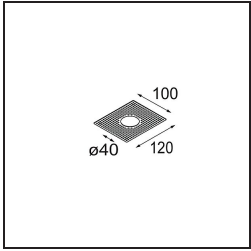

Date
Customer
Project
Type

Minude Semi-Recessed Adjustable 45 1x LED 2700K Medium DE Black Brushed Anodised

Specifications

Material	11461081
Light Source Type	LED
LED Type	BRIDGELUX V6 HD G7
LED technology	LED COB
CRI	Min. 90
Colour Temperature	2700K
Lifetime	L80B20 @50,000 Hours
Lamp Included	Yes
Number of Light Sources	1
CIE flux code	100 100 100 100 61
Binning (SDCM)	2
Light Direction	Down
Optic	Lens
Measured beam angle (°)	31.2
Input Voltage	Constant Current Driver Required
Electrical Class	III
IP Rating	20
Glow wire rating (°C)	960
Indoor/Outdoor	Indoor
Application	Ceiling, Wall
Mounting	Semi-Recessed
Cut-out size (mm)	ø40
Mounting depth (mm)	110.0
Adjustability	H 360° V 0°/+90°
Distance to Lighted Object (m)	0,1
Primary Colour & Primary Finish	Black, Brushed Anodised
Gross weight (g)	314.0
Drive current (mA)	350 500
Min. forward voltage (Vf)	14,8 15,2
Max. forward voltage (Vf)	18,0 18,6
Connected load (W)	5,7 8,5
Delivered lumens (lm)	434 586
Efficacy (lm/W)	76 69
Glare rating	1 2
Remark	• 3500K and 4000K on request

TM30 & CRI diagram

Light distribution & beam diagram

Diagrams

Installation Accessories

10889530 Installation Housing 123x100x80

12293130 Plaster Kit 100x120-40 1x

Choose a required accessory