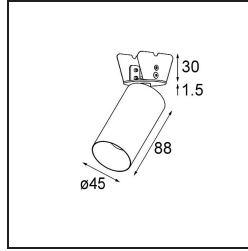

Date
Customer
Project
Type

Minude Semi-Recessed Adjustable 45 1x LED 2700K Medium DE Black Brushed Anodised

Specifications

Material	11461081
Light Source Type	LED
LED Type	BRIDGELUX V6 HD G7
LED technology	LED COB
CRI	Min. 90
Colour Temperature	2700K
Lifetime	L80B20 @50,000 Hours
Lamp Included	Yes
Number of Light Sources	1
CIE flux code	100 100 100 100 61
Binning (SDCM)	2
Light Direction	Down
Optic	Lens
Measured beam angle (°)	31.2
Input Voltage	Constant Current Driver Required
Electrical Class	III
IP Rating	20
Glow wire rating (°C)	960
Indoor/Outdoor	Indoor
Application	Ceiling, Wall
Mounting	Semi-Recessed
Cut-out size (mm)	ø40
Mounting depth (mm)	110.0
Adjustability	H 360° V 0°/+90°
Distance to Lighted Object (m)	0,1
Primary Colour & Primary Finish	Black, Brushed Anodised
Gross weight (g)	314.0
Drive current (mA)	350 500
Min. forward voltage (Vf)	14,8 15,2
Max. forward voltage (Vf)	18,0 18,6
Connected load (W)	5,7 8,5
Delivered lumens (lm)	434 586
Efficacy (lm/W)	76 69
Glare rating	1 2
Remark	• 3500K and 4000K on request