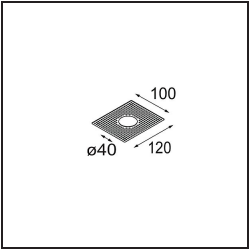

Date
Customer
Project
Type

Minude Semi-Recessed Adjustable 45 1x LED 2700K Medium DE Black Brushed Anodised

Specifications

Material	11461081
Light Source Type	LED
LED Type	BRIDGELUX V6 HD G7
LED technology	LED COB
CRI	Min. 90
Colour Temperature	2700K
Lifetime	L80B20 @50,000 Hours
Lamp Included	Yes
Number of Light Sources	1
CIE flux code	100 100 100 100 61
Binning (SDCM)	2
Light Direction	Down
Optic	Lens
Measured beam angle (°)	31.2
Input Voltage	Constant Current Driver Required
Electrical Class	III
IP Rating	20
Glow wire rating (°C)	960
Indoor/Outdoor	Indoor
Application	Ceiling, Wall
Mounting	Semi-Recessed
Cut-out size (mm)	ø40
Mounting depth (mm)	110.0
Adjustability	H 360° V 0°/+90°
Distance to Lighted Object (m)	0,1
Primary Colour & Primary Finish	Black, Brushed Anodised
Gross weight (g)	314.0
Drive current (mA)	350 500
Min. forward voltage (Vf)	14,8 15,2
Max. forward voltage (Vf)	18,0 18,6
Connected load (W)	5,7 8,5
Delivered lumens (lm)	434 586
Efficacy (lm/W)	76 69
Glare rating	1 2
Remark	• 3500K and 4000K on request

TM30 & CRI diagram

Light distribution & beam diagram

Installation Accessories

10889530 Installation Housing 123x100x80

12293130 Plaster Kit 100x120-40 1x

Choose a required accessory