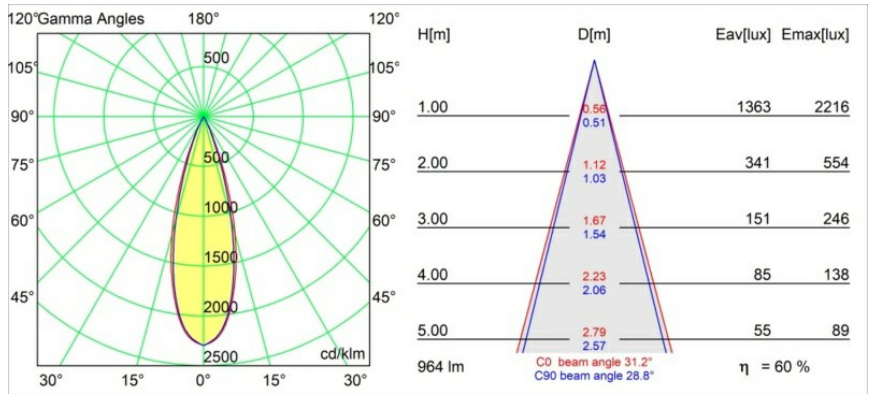

Light distribution & beam diagram