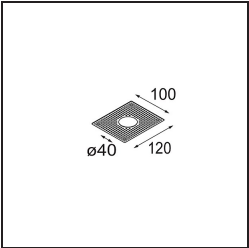

12293130 Plaster Kit 100x120-40 1x

Choose a required accessory