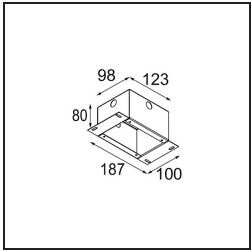

Date
Customer
Project
Type

Minude Semi-Recessed Adjustable 45 1x LED 2700K Medium DE Black Brushed Anodised

Specifications

Material	11461081
Light Source Type	LED
LED Type	BRIDGELUX V6 HD G7
LED technology	LED COB
CRI	Min. 90
Colour Temperature	2700K
Lifetime	L80B20 @50,000 Hours
Lamp Included	Yes
Number of Light Sources	1
CIE flux code	100 100 100 100 61
Binning (SDCM)	2
Light Direction	Down
Optic	Lens
Measured beam angle (°)	31.2
Input Voltage	Constant Current Driver Required
Electrical Class	III
IP Rating	20
Glow wire rating (°C)	960
Indoor/Outdoor	Indoor
Application	Ceiling, Wall
Mounting	Semi-Recessed
Cut-out size (mm)	ø40
Mounting depth (mm)	110.0
Adjustability	H 360° V 0°/+90°
Distance to Lighted Object (m)	0,1
Primary Colour & Primary Finish	Black, Brushed Anodised
Gross weight (g)	314.0
Drive current (mA)	350 500
Min. forward voltage (Vf)	14,8 15,2
Max. forward voltage (Vf)	18,0 18,6
Connected load (W)	5,7 8,5
Delivered lumens (lm)	434 586
Efficacy (lm/W)	76 69
Glare rating	1 2
Remark	• 3500K and 4000K on request

TM30 & CRI diagram

Light distribution & beam diagram

Diagrams

Installation Accessories

10889530 Installation Housing 123x100x80

12293130 Plaster Kit 100x120-40 1x

Choose a required accessory