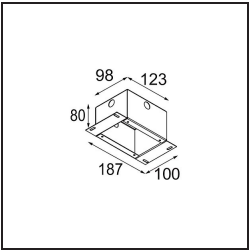

Date
Customer
Project
Type

Minude Semi-Recessed Adjustable 45 1x LED 2700K Medium DE Black Brushed Anodised

Specifications

Material	11461081
Light Source Type	LED
LED Type	BRIDGELUX V6 HD G7
LED technology	LED COB
CRI	Min. 90
Colour Temperature	2700K
Lifetime	L80B20 @50,000 Hours
Lamp Included	Yes
Number of Light Sources	1
CIE flux code	100 100 100 100 61
Binning (SDCM)	2
Light Direction	Down
Optic	Lens
Measured beam angle (°)	31.2
Input Voltage	Constant Current Driver Required
Electrical Class	III
IP Rating	20
Glow wire rating (°C)	960
Indoor/Outdoor	Indoor
Application	Ceiling, Wall
Mounting	Semi-Recessed
Cut-out size (mm)	ø40
Mounting depth (mm)	110.0
Adjustability	H 360° V 0°/+90°
Distance to Lighted Object (m)	0,1
Primary Colour & Primary Finish	Black, Brushed Anodised
Gross weight (g)	314.0
Drive current (mA)	350 500
Min. forward voltage (Vf)	14,8 15,2
Max. forward voltage (Vf)	18,0 18,6
Connected load (W)	5,7 8,5
Delivered lumens (lm)	434 586
Efficacy (lm/W)	76 69
Glare rating	1 2
Remark	• 3500K and 4000K on request

TM30 & CRI diagram

Light distribution & beam diagram

Installation Accessories

10889530 Installation Housing 123x100x80

12293130 Plaster Kit 100x120-40 1x

Choose a required accessory