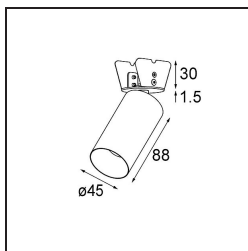

Date
Customer
Project
Type

Minude Semi-Recessed Adjustable 45 1x LED 2700K Medium DE Black Brushed Anodised

Minude's yogic flexibility will surprise you about as much as its bare, cylindrical design. Express a refined and minimalistic look & feel on walls, on high or low ceilings. Try more than one Minude on our Pista track or on our redesigned Modupoint LED. Its long string of colours and miniature size will make a big impression.

Specifications

Material	11461081
Light Source Type	LED
LED Type	BRIDGELUX V6 HD G7
LED technology	LED COB
CRI	Min. 90
Colour Temperature	2700K
Lifetime	L80B10 @50,000 Hours
Lamp Included	Yes
Number of Light Sources	1
CIE flux code	100 100 100 100 61
Binning (SDCM)	2
Light Direction	Down
Optic	Lens
Measured beam angle (°)	31.2
Input Voltage	Constant Current Driver Required
Electrical Class	III
IP Rating	20
Glow wire rating (°C)	960
Indoor/Outdoor	Indoor
Application	Ceiling, Wall
Mounting	Semi-Recessed
Cut-out size (mm)	ø40
Mounting depth (mm)	110.0
Adjustability	H 360° V 0°/+90°
Distance to Lighted Object (m)	0,1
Primary Colour & Primary Finish	Black, Brushed Anodised
Gross weight (g)	314.0
Drive current (mA)	350 500
Min. forward voltage (Vf)	14,8 15,2
Max. forward voltage (Vf)	18,0 18,6
Connected load (W)	5,7 8,5
Delivered lumens (lm)	434 586
Efficacy (lm/W)	76 69
Glare rating	1 2
Remark	• 3500K and 4000K on request