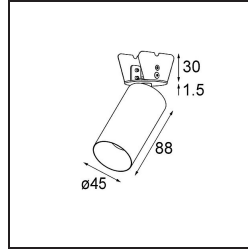

Date
Customer
Project
Type

Minude Semi-Recessed Adjustable 45 1x LED 2700K Medium DE Black Brushed Anodised

Specifications

Material	11461081
Light Source Type	LED
LED Type	BRIDGELUX V6 HD G7
LED technology	LED COB
CRI	Min. 90
Colour Temperature	2700K
Lifetime	L80B20 @50,000 Hours
Lamp Included	Yes
Number of Light Sources	1
CIE flux code	100 100 100 100 61
Binning (SDCM)	2
Light Direction	Down
Optic	Lens
Measured beam angle (°)	31.2
Input Voltage	Constant Current Driver Required
Electrical Class	III
IP Rating	20
Glow wire rating (°C)	960
Indoor/Outdoor	Indoor
Application	Ceiling, Wall
Mounting	Semi-Recessed
Cut-out size (mm)	ø40
Mounting depth (mm)	110.0
Adjustability	H 360° V 0°/+90°
Distance to Lighted Object (m)	0,1
Primary Colour & Primary Finish	Black, Brushed Anodised
Gross weight (g)	314.0
Drive current (mA)	350 500
Min. forward voltage (Vf)	14,8 15,2
Max. forward voltage (Vf)	18,0 18,6
Connected load (W)	5,7 8,5
Delivered lumens (lm)	434 586
Efficacy (lm/W)	76 69
Glare rating	1 2
Remark	• 3500K and 4000K on request