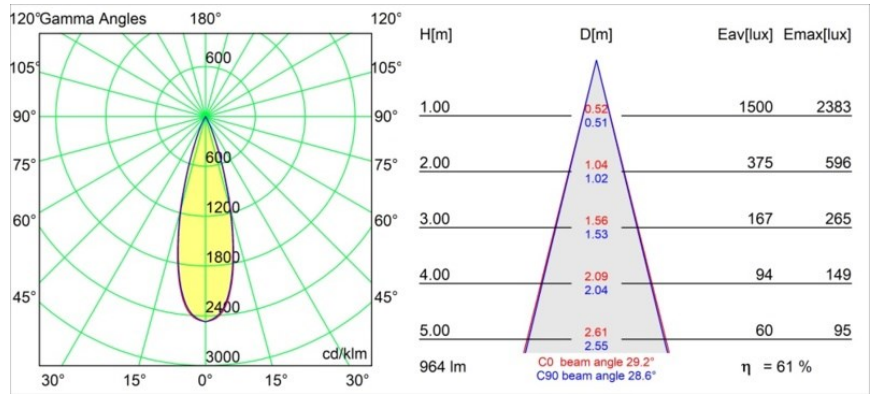

### Specifications

Material	11461082
Light Source Type	LED
LED Type	BRIDGELUX V6 HD G7
LED technology	LED COB
CRI	Min. 90
Colour Temperature	2700K
Lifetime	L80B10 @50,000 Hours
Lamp Included	Yes
Number of Light Sources	1
CIE flux code	100 100 100 100 62
Binning (SDCM)	2
Light Direction	Down
Optic	Lens
Measured beam angle (°)	29.2
Input Voltage	Constant Current Driver Required
Electrical Class	III
IP Rating	20
Glow wire rating (°C)	960
Indoor/Outdoor	Indoor
Application	Ceiling, Wall
Mounting	Semi-Recessed
Cut-out size (mm)	ø40
Mounting depth (mm)	110.0
Adjustability	H 360° V 0°/+90°
Distance to Lighted Object (m)	0,1
Primary Colour & Primary Finish	Bronze, Brushed Anodised
Gross weight (g)	314.0
Drive current (mA)	350      500
Min. forward voltage (Vf)	14,8      15,2
Max. forward voltage (Vf)	18,0      18,6
Connected load (W)	5,7      8,5
Luminous flux per lamp (lm)	441      595
Efficacy (lm/W)	77      70
Glare rating	1      2

---

Remark

- 3500K and 4000K on request
-

**TM30 & CRI diagram**

**Light distribution & beam diagram**

Diagrams

**Installation Accessories**

**10889530** Installation Housing 123x100x80