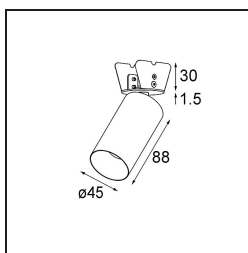

Date
Customer
Project
Type

*Minude Semi-Recessed Adjustable 45 1x LED 2700K Medium DE Bronze Brushed Anodised*

Minude's yogic flexibility will surprise you about as much as its bare, cylindrical design. Express a refined and minimalistic look & feel on walls, on high or low ceilings. Try more than one Minude on our Pista track or on our redesigned Modupoint LED. Its long string of colours and miniature size will make a big impression.

### Specifications

Material	11461082
Light Source Type	LED
LED Type	BRIDGELUX V6 HD G7
LED technology	LED COB
CRI	Min. 90
Colour Temperature	2700K
Lifetime	L80B10 @50,000 Hours
Lamp Included	Yes
Number of Light Sources	1
CIE flux code	100 100 100 100 62
Binning (SDCM)	2
Light Direction	Down
Optic	Lens
Measured beam angle (°)	29.2
Input Voltage	Constant Current Driver Required
Electrical Class	III
IP Rating	20
Glow wire rating (°C)	960
Indoor/Outdoor	Indoor
Application	Ceiling, Wall
Mounting	Semi-Recessed
Cut-out size (mm)	ø40
Mounting depth (mm)	110.0
Adjustability	H 360° V 0°/+90°
Distance to Lighted Object (m)	0,1
Primary Colour & Primary Finish	Bronze, Brushed Anodised
Gross weight (g)	314.0
Drive current (mA)	350      500
Min. forward voltage (Vf)	14,8      15,2
Max. forward voltage (Vf)	18,0      18,6
Connected load (W)	5,7      8,5
Luminous flux per lamp (lm)	441      595
Efficacy (lm/W)	77      70
Glare rating	1      2

---

Remark

- 3500K and 4000K on request
-

**TM30 & CRI diagram**

**Light distribution & beam diagram**

Diagrams

**Installation Accessories**

**10889530** Installation Housing 123x100x80