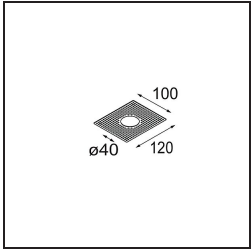

Specifications

Material	11461082
Light Source Type	LED
LED Type	BRIDGELUX V6 HD G7
LED technology	LED COB
CRI	Min. 90
Colour Temperature	2700K
Lifetime	L80B10 @50,000 Hours
Lamp Included	Yes
Number of Light Sources	1
CIE flux code	100 100 100 100 62
Binning (SDCM)	2
Light Direction	Down
Optic	Lens
Measured beam angle (°)	29.2
Input Voltage	Constant Current Driver Required
Electrical Class	III
IP Rating	20
Glow wire rating (°C)	960
Indoor/Outdoor	Indoor
Application	Ceiling, Wall
Mounting	Semi-Recessed
Cut-out size (mm)	ø40
Mounting depth (mm)	110.0
Adjustability	H 360° V 0°/+90°
Distance to Lighted Object (m)	0,1
Primary Colour & Primary Finish	Bronze, Brushed Anodised
Gross weight (g)	314.0
Drive current (mA)	350 500
Min. forward voltage (Vf)	14.8 15.2
Max. forward voltage (Vf)	18.0 18.6
Connected load (W)	5.7 8.5
Luminous flux per lamp (lm)	441 595
Efficacy (lm/W)	77 70
Glare rating	1 2
Remark	• 3500K and 4000K on request

TM30 & CRI diagram

Light distribution & beam diagram

Installation Accessories

10889530 Installation Housing 123x100x80

12293130 Plaster Kit 100x120-40 1x

Choose a required accessory