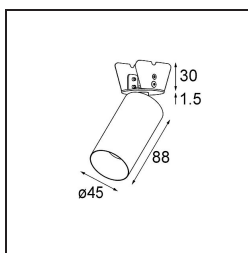

Date
Customer
Project
Type

Minude Semi-Recessed Adjustable 45 1x LED 2700K Medium DE Bronze Brushed Anodised

Minude's yogic flexibility will surprise you about as much as its bare, cylindrical design. Express a refined and minimalistic look & feel on walls, on high or low ceilings. Try more than one Minude on our Pista track or on our redesigned Modupoint LED. Its long string of colours and miniature size will make a big impression.

Specifications

Material	11461082
Light Source Type	LED
LED Type	BRIDGELUX V6 HD G7
LED technology	LED COB
CRI	Min. 90
Colour Temperature	2700K
Lifetime	L80B10 @50,000 Hours
Lamp Included	Yes
Number of Light Sources	1
CIE flux code	100 100 100 100 62
Binning (SDCM)	2
Light Direction	Down
Optic	Lens
Measured beam angle (°)	29.2
Input Voltage	Constant Current Driver Required
Electrical Class	III
IP Rating	20
Glow wire rating (°C)	960
Indoor/Outdoor	Indoor
Application	Ceiling, Wall
Mounting	Semi-Recessed
Cut-out size (mm)	ø40
Mounting depth (mm)	110.0
Adjustability	H 360° V 0°/+90°
Distance to Lighted Object (m)	0,1
Primary Colour & Primary Finish	Bronze, Brushed Anodised
Gross weight (g)	314.0
Drive current (mA)	350 500
Min. forward voltage (Vf)	14.8 15.2
Max. forward voltage (Vf)	18.0 18.6
Connected load (W)	5.7 8.5
Luminous flux per lamp (lm)	441 595
Efficacy (lm/W)	77 70
Glare rating	1 2
Remark	• 3500K and 4000K on request