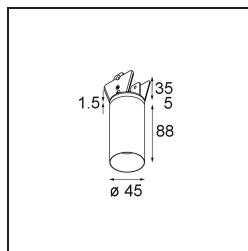

Specifications

Material	11461082
Light Source Type	LED
LED Type	BRIDGELUX V6 HD G7
LED technology	LED COB
CRI	Min. 90
Colour Temperature	2700K
Lifetime	L80B10 @50,000 Hours
Lamp Included	Yes
Number of Light Sources	1
CIE flux code	100 100 100 100 62
Binning (SDCM)	2
Light Direction	Down
Optic	Lens
Measured beam angle (°)	29.2
Input Voltage	Constant Current Driver Required
Electrical Class	III
IP Rating	20
Glow wire rating (°C)	960
Indoor/Outdoor	Indoor
Application	Ceiling, Wall
Mounting	Semi-Recessed
Cut-out size (mm)	ø40
Mounting depth (mm)	110.0
Adjustability	H 360° V 0°/+90°
Distance to Lighted Object (m)	0,1
Primary Colour & Primary Finish	Bronze, Brushed Anodised
Gross weight (g)	314.0
Drive current (mA)	350 500
Min. forward voltage (Vf)	14,8 15,2
Max. forward voltage (Vf)	18,0 18,6
Connected load (W)	5,7 8,5
Luminous flux per lamp (lm)	441 595
Efficacy (lm/W)	77 70
Glare rating	1 2

Remark

- 3500K and 4000K on request
-

TM30 & CRI diagram

Light distribution & beam diagram

Diagrams

Installation Accessories

10889530 Installation Housing 123x100x80

12293130 Plaster Kit 100x120-40 1x