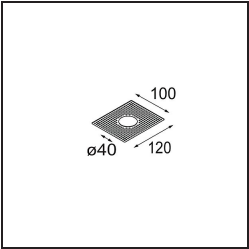

Specifications

Material	11461082
Light Source Type	LED
LED Type	BRIDGELUX V6 HD G7
LED technology	LED COB
CRI	Min. 90
Colour Temperature	2700K
Lifetime	L80B20 @50,000 Hours
Lamp Included	Yes
Number of Light Sources	1
CIE flux code	100 100 100 100 62
Binning (SDCM)	2
Light Direction	Down
Optic	Lens
Measured beam angle (°)	29.2
Input Voltage	Constant Current Driver Required
Electrical Class	III
IP Rating	20
Glow wire rating (°C)	960
Indoor/Outdoor	Indoor
Application	Ceiling, Wall
Mounting	Semi-Recessed
Cut-out size (mm)	ø40
Mounting depth (mm)	110.0
Adjustability	H 360° V 0°/+90°
Distance to Lighted Object (m)	0,1
Primary Colour & Primary Finish	Bronze, Brushed Anodised
Gross weight (g)	314.0
Drive current (mA)	350 500
Min. forward voltage (Vf)	14,8 15,2
Max. forward voltage (Vf)	18,0 18,6
Connected load (W)	5,7 8,5
Delivered lumens (lm)	441 595
Efficacy (lm/W)	77 70
Glare rating	1 2
Remark	• 3500K and 4000K on request

TM30 & CRI diagram

Light distribution & beam diagram

Diagrams

Installation Accessories

10889530 Installation Housing 123x100x80

12293130 Plaster Kit 100x120-40 1x

Choose a required accessory