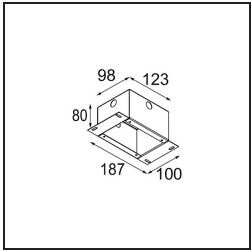

Date
Customer
Project
Type

*Minude Semi-Recessed Adjustable 45 1x LED 2700K Medium DE Bronze Brushed Anodised*

**Specifications**

Material	11461082
Light Source Type	LED
LED Type	BRIDGELUX V6 HD G7
LED technology	LED COB
CRI	Min. 90
Colour Temperature	2700K
Lifetime	L80B20 @50,000 Hours
Lamp Included	Yes
Number of Light Sources	1
CIE flux code	100 100 100 100 62
Binning (SDCM)	2
Light Direction	Down
Optic	Lens
Measured beam angle (°)	29.2
Input Voltage	Constant Current Driver Required
Electrical Class	III
IP Rating	20
Glow wire rating (°C)	960
Indoor/Outdoor	Indoor
Application	Ceiling, Wall
Mounting	Semi-Recessed
Cut-out size (mm)	ø40
Mounting depth (mm)	110.0
Adjustability	H 360° V 0°/+90°
Distance to Lighted Object (m)	0,1
Primary Colour & Primary Finish	Bronze, Brushed Anodised
Gross weight (g)	314.0
Drive current (mA)	350      500
Min. forward voltage (Vf)	14.8      15.2
Max. forward voltage (Vf)	18.0      18.6
Connected load (W)	5.7      8.5
Delivered lumens (lm)	441      595
Efficacy (lm/W)	77      70
Glare rating	1      2
Remark	• 3500K and 4000K on request

**TM30 & CRI diagram**

**Light distribution & beam diagram**

Diagrams

**Installation Accessories**

**10889530** Installation Housing 123x100x80

**12293130** Plaster Kit 100x120-40 1x

Choose a required accessory