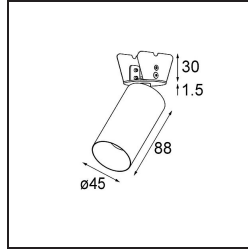

Date
Customer
Project
Type

*Minude Semi-Recessed Adjustable 45 1x LED 2700K Medium DE Bronze Brushed Anodised*

**Specifications**

Material	11461082
Light Source Type	LED
LED Type	BRIDGELUX V6 HD G7
LED technology	LED COB
CRI	Min. 90
Colour Temperature	2700K
Lifetime	L80B20 @50,000 Hours
Lamp Included	Yes
Number of Light Sources	1
CIE flux code	100 100 100 100 62
Binning (SDCM)	2
Light Direction	Down
Optic	Lens
Measured beam angle (°)	29.2
Input Voltage	Constant Current Driver Required
Electrical Class	III
IP Rating	20
Glow wire rating (°C)	960
Indoor/Outdoor	Indoor
Application	Ceiling, Wall
Mounting	Semi-Recessed
Cut-out size (mm)	ø40
Mounting depth (mm)	110.0
Adjustability	H 360° V 0°/+90°
Distance to Lighted Object (m)	0,1
Primary Colour & Primary Finish	Bronze, Brushed Anodised
Gross weight (g)	314.0
Drive current (mA)	350      500
Min. forward voltage (Vf)	14.8      15.2
Max. forward voltage (Vf)	18.0      18.6
Connected load (W)	5.7      8.5
Delivered lumens (lm)	441      595
Efficacy (lm/W)	77      70
Glare rating	1      2
Remark	• 3500K and 4000K on request