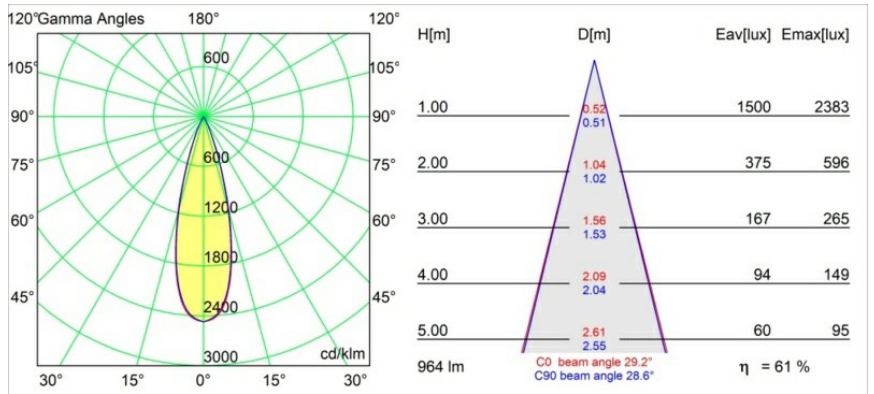

Light distribution & beam diagram