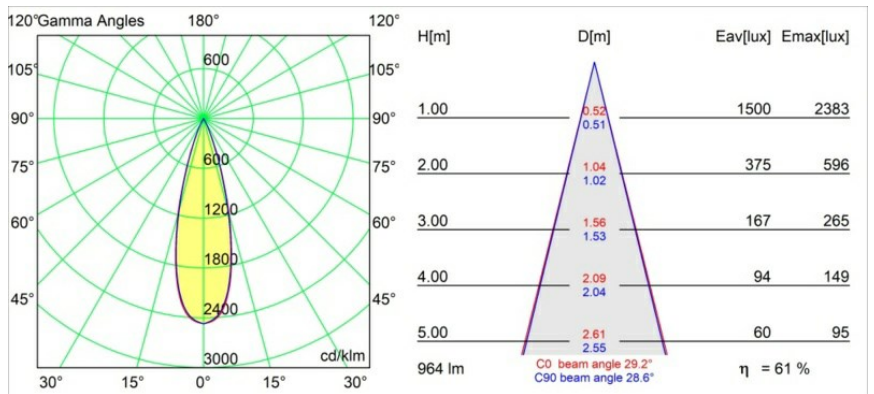

Light distribution & beam diagram