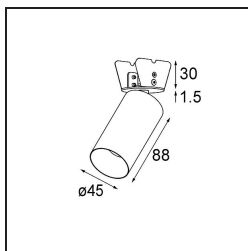

| |
|----------|
| Date |
| Customer |
| Project |
| Type |

Minude Semi-Recessed Adjustable 45 1x LED 2700K Medium DE Bronze Brushed Anodised

Minude's yogic flexibility will surprise you about as much as its bare, cylindrical design. Express a refined and minimalistic look & feel on walls, on high or low ceilings. Try more than one Minude on our Pista track or on our redesigned Modupoint LED. Its long string of colours and miniature size will make a big impression.

Specifications

| | |
|---------------------------------|----------------------------------|
| Material | 11461082 |
| Light Source Type | LED |
| LED Type | BRIDGELUX V6 HD G7 |
| LED technology | LED COB |
| CRI | Min. 90 |
| Colour Temperature | 2700K |
| Lifetime | L80B10 @50,000 Hours |
| Lamp Included | Yes |
| Number of Light Sources | 1 |
| CIE flux code | 100 100 100 100 62 |
| Binning (SDCM) | 2 |
| Light Direction | Down |
| Optic | Lens |
| Measured beam angle (°) | 29.2 |
| Input Voltage | Constant Current Driver Required |
| Electrical Class | III |
| IP Rating | 20 |
| Glow wire rating (°C) | 960 |
| Indoor/Outdoor | Indoor |
| Application | Ceiling, Wall |
| Mounting | Semi-Recessed |
| Cut-out size (mm) | ø40 |
| Mounting depth (mm) | 110.0 |
| Adjustability | H 360° V 0°/+90° |
| Distance to Lighted Object (m) | 0,1 |
| Primary Colour & Primary Finish | Bronze, Brushed Anodised |
| Gross weight (g) | 314.0 |
| Drive current (mA) | 350 500 |
| Min. forward voltage (Vf) | 14.8 15.2 |
| Max. forward voltage (Vf) | 18.0 18.6 |
| Connected load (W) | 5.7 8.5 |
| Delivered lumens (lm) | 441 595 |
| Efficacy (lm/W) | 77 70 |
| Glare rating | 1 2 |
| Remark | • 3500K and 4000K on request |