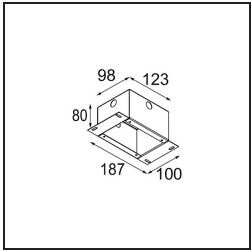

Specifications

Material	11461082
Light Source Type	LED
LED Type	BRIDGELUX V6 HD G7
LED technology	LED COB
CRI	Min. 90
Colour Temperature	2700K
Lifetime	L80B10 @50,000 Hours
Lamp Included	Yes
Number of Light Sources	1
CIE flux code	100 100 100 100 62
Binning (SDCM)	2
Light Direction	Down
Optic	Lens
Measured beam angle (°)	29.2
Input Voltage	Constant Current Driver Required
Electrical Class	III
IP Rating	20
Glow wire rating (°C)	960
Indoor/Outdoor	Indoor
Application	Ceiling, Wall
Mounting	Semi-Recessed
Cut-out size (mm)	ø40
Mounting depth (mm)	110.0
Adjustability	H 360° V 0°/+90°
Distance to Lighted Object (m)	0,1
Primary Colour & Primary Finish	Bronze, Brushed Anodised
Gross weight (g)	314.0
Drive current (mA)	350 500
Min. forward voltage (Vf)	14.8 15.2
Max. forward voltage (Vf)	18.0 18.6
Connected load (W)	5.7 8.5
Luminous flux per lamp (lm)	441 595
Efficacy (lm/W)	77 70
Glare rating	1 2
Remark	• 3500K and 4000K on request

TM30 & CRI diagram

Light distribution & beam diagram

Installation Accessories

10889530 Installation Housing 123x100x80

12293130 Plaster Kit 100x120-40 1x

Choose a required accessory