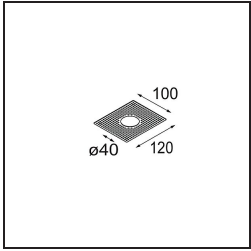

Date
Customer
Project
Type

*Minude Semi-Recessed Adjustable 45 1x LED 2700K Medium DE Bronze Brushed Anodised*

**Specifications**

Material	11461082
Light Source Type	LED
LED Type	BRIDGELUX V6 HD G7
LED technology	LED COB
CRI	Min. 90
Colour Temperature	2700K
Lifetime	L80B20 @50,000 Hours
Lamp Included	Yes
Number of Light Sources	1
CIE flux code	100 100 100 100 62
Binning (SDCM)	2
Light Direction	Down
Optic	Lens
Measured beam angle (°)	29.2
Input Voltage	Constant Current Driver Required
Electrical Class	III
IP Rating	20
Glow wire rating (°C)	960
Indoor/Outdoor	Indoor
Application	Ceiling, Wall
Mounting	Semi-Recessed
Cut-out size (mm)	ø40
Mounting depth (mm)	110.0
Adjustability	H 360° V 0°/+90°
Distance to Lighted Object (m)	0,1
Primary Colour & Primary Finish	Bronze, Brushed Anodised
Gross weight (g)	314.0
Drive current (mA)	350      500
Min. forward voltage (Vf)	14.8      15.2
Max. forward voltage (Vf)	18.0      18.6
Connected load (W)	5.7      8.5
Delivered lumens (lm)	441      595
Efficacy (lm/W)	77      70
Glare rating	1      2
Remark	• 3500K and 4000K on request

**TM30 & CRI diagram**

**Light distribution & beam diagram**

Diagrams

**Installation Accessories**

**10889530** Installation Housing 123x100x80

**12293130** Plaster Kit 100x120-40 1x

Choose a required accessory