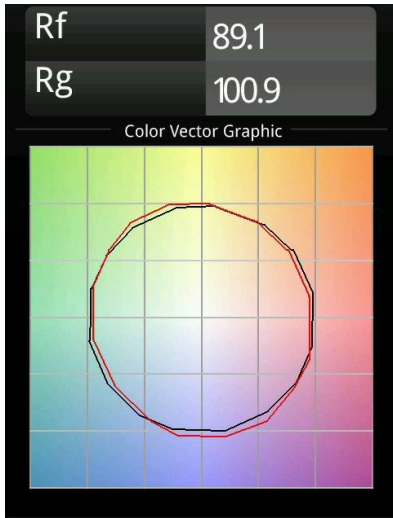

TM30 & CRI diagram