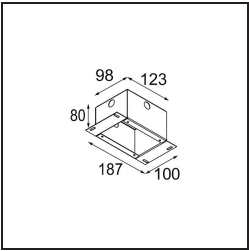

Specifications

Material	11461082
Light Source Type	LED
LED Type	BRIDGELUX V6 HD G7
LED technology	LED COB
CRI	Min. 90
Colour Temperature	2700K
Lifetime	L80B20 @50,000 Hours
Lamp Included	Yes
Number of Light Sources	1
CIE flux code	100 100 100 100 62
Binning (SDCM)	2
Light Direction	Down
Optic	Lens
Measured beam angle (°)	29.2
Input Voltage	Constant Current Driver Required
Electrical Class	III
IP Rating	20
Glow wire rating (°C)	960
Indoor/Outdoor	Indoor
Application	Ceiling, Wall
Mounting	Semi-Recessed
Cut-out size (mm)	ø40
Mounting depth (mm)	110.0
Adjustability	H 360° V 0°/+90°
Distance to Lighted Object (m)	0,1
Primary Colour & Primary Finish	Bronze, Brushed Anodised
Gross weight (g)	314.0
Drive current (mA)	350 500
Min. forward voltage (Vf)	14,8 15,2
Max. forward voltage (Vf)	18,0 18,6
Connected load (W)	5,7 8,5
Delivered lumens (lm)	441 595
Efficacy (lm/W)	77 70
Glare rating	1 2
Remark	• 3500K and 4000K on request

TM30 & CRI diagram

Light distribution & beam diagram

Diagrams

Installation Accessories

10889530 Installation Housing 123x100x80

12293130 Plaster Kit 100x120-40 1x

Choose a required accessory