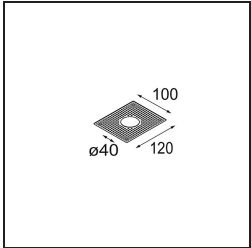

Specifications

Material	11461082
Light Source Type	LED
LED Type	BRIDGELUX V6 HD G7
LED technology	LED COB
CRI	Min. 90
Colour Temperature	2700K
Lifetime	L80B10 @50,000 Hours
Lamp Included	Yes
Number of Light Sources	1
CIE flux code	100 100 100 100 62
Binning (SDCM)	2
Light Direction	Down
Optic	Lens
Measured beam angle (°)	29.2
Input Voltage	Constant Current Driver Required
Electrical Class	III
IP Rating	20
Glow wire rating (°C)	960
Indoor/Outdoor	Indoor
Application	Ceiling, Wall
Mounting	Semi-Recessed
Cut-out size (mm)	ø40
Mounting depth (mm)	110.0
Adjustability	H 360° V 0°/+90°
Distance to Lighted Object (m)	0,1
Primary Colour & Primary Finish	Bronze, Brushed Anodised
Gross weight (g)	314.0
Drive current (mA)	350 500
Min. forward voltage (Vf)	14,8 15,2
Max. forward voltage (Vf)	18,0 18,6
Connected load (W)	5,7 8,5
Luminous flux per lamp (lm)	441 595
Efficacy (lm/W)	77 70
Glare rating	1 2

Remark

- 3500K and 4000K on request
-

TM30 & CRI diagram

Light distribution & beam diagram

Diagrams

Installation Accessories

10889530 Installation Housing 123x100x80

12293130 Plaster Kit 100x120-40 1x