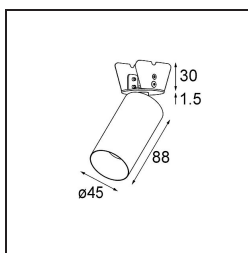

Date
Customer
Project
Type

Minude Semi-Recessed Adjustable 45 1x LED 2700K Medium DE Bronze Brushed Anodised

Minude's yogic flexibility will surprise you about as much as its bare, cylindrical design. Express a refined and minimalistic look & feel on walls, on high or low ceilings. Try more than one Minude on our Pista track or on our redesigned Modupoint LED. Its long string of colours and miniature size will make a big impression.

Specifications

Material	11461082
Light Source Type	LED
LED Type	BRIDGELUX V6 HD G7
LED technology	LED COB
CRI	Min. 90
Colour Temperature	2700K
Lifetime	L80B20 @50,000 Hours
Lamp Included	Yes
Number of Light Sources	1
CIE flux code	100 100 100 100 62
Binning (SDCM)	2
Light Direction	Down
Optic	Lens
Measured beam angle (°)	29.2
Input Voltage	Constant Current Driver Required
Electrical Class	III
IP Rating	20
Glow wire rating (°C)	960
Indoor/Outdoor	Indoor
Application	Ceiling, Wall
Mounting	Semi-Recessed
Cut-out size (mm)	ø40
Mounting depth (mm)	110.0
Adjustability	H 360° V 0°/+90°
Distance to Lighted Object (m)	0,1
Primary Colour & Primary Finish	Bronze, Brushed Anodised
Gross weight (g)	314.0
Drive current (mA)	350 500
Min. forward voltage (Vf)	14,8 15,2
Max. forward voltage (Vf)	18,0 18,6
Connected load (W)	5,7 8,5
Delivered lumens (lm)	441 595
Efficacy (lm/W)	77 70
Glare rating	1 2
Remark	• 3500K and 4000K on request