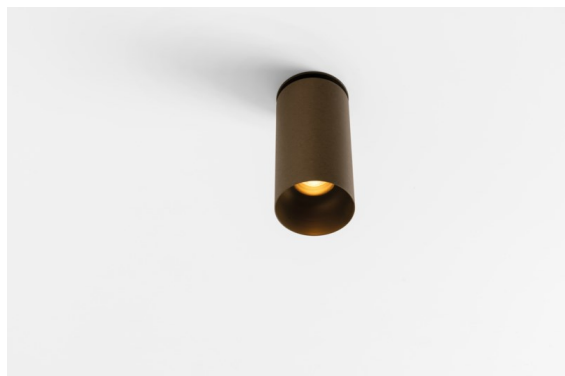

Date
Customer
Project
Type

Minude Semi-Recessed Adjustable 45 1x LED 2700K Medium DE Bronze Brushed Anodised

Minude's yogic flexibility will surprise you about as much as its bare, cylindrical design. Express a refined and minimalistic look & feel on walls, on high or low ceilings. Try more than one Minude on our Pista track or on our redesigned Modupoint LED. Its long string of colours and miniature size will make a big impression.

Specifications

Material	11461082
Light Source Type	LED
LED Type	BRIDGELUX V6 HD G7
LED technology	LED COB
CRI	Min. 90
Colour Temperature	2700K
Lifetime	L80B10 @50,000 Hours
Lamp Included	Yes
Number of Light Sources	1
CIE flux code	100 100 100 100 62
Binning (SDCM)	2
Light Direction	Down
Optic	Lens
Measured beam angle (°)	29.2
Input Voltage	Constant Current Driver Required
Electrical Class	III
IP Rating	20
Glow wire rating (°C)	960
Indoor/Outdoor	Indoor
Application	Ceiling, Wall
Mounting	Semi-Recessed
Cut-out size (mm)	ø40
Mounting depth (mm)	110.0
Adjustability	H 360° V 0°/+90°
Distance to Lighted Object (m)	0,1
Primary Colour & Primary Finish	Bronze, Brushed Anodised
Gross weight (g)	314.0
Drive current (mA)	350 500
Min. forward voltage (Vf)	14,8 15,2
Max. forward voltage (Vf)	18,0 18,6
Connected load (W)	5,7 8,5
Luminous flux per lamp (lm)	441 595
Efficacy (lm/W)	77 70
Glare rating	1 2