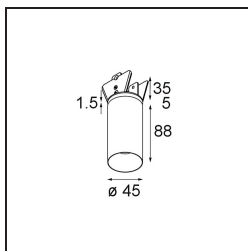

Specifications

Material	11461032
Light Source Type	LED
LED Type	BRIDGELUX V6 HD G7
LED technology	LED COB
CRI	Min. 90
Colour Temperature	2700K
Lifetime	L80B10 @50,000 Hours
Lamp Included	Yes
Number of Light Sources	1
CIE flux code	100 100 100 100 60
Binning (SDCM)	2
Light Direction	Down
Optic	Lens
Measured beam angle (°)	28.9
Input Voltage	Constant Current Driver Required
Electrical Class	III
IP Rating	20
Glow wire rating (°C)	960
Indoor/Outdoor	Indoor
Application	Ceiling, Wall
Mounting	Semi-Recessed
Cut-out size (mm)	ø40
Mounting depth (mm)	110.0
Adjustability	H 360° V 0°/+90°
Distance to Lighted Object (m)	0,1
Primary Colour & Primary Finish	Black, Structure
Gross weight (g)	314.0
Drive current (mA)	350 500
Min. forward voltage (Vf)	14,8 15,2
Max. forward voltage (Vf)	18,0 18,6
Connected load (W)	5,7 8,5
Luminous flux per lamp (lm)	429 579
Efficacy (lm/W)	75 68
Glare rating	1 1

Remark

- 3500K and 4000K on request
-

TM30 & CRI diagram

Light distribution & beam diagram

Diagrams

Installation Accessories

10889530 Installation Housing 123x100x80

12293130 Plaster Kit 100x120-40 1x