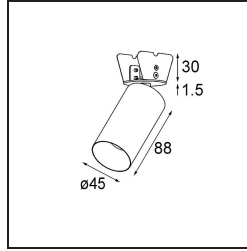

Date
Customer
Project
Type

Minude Semi-Recessed Adjustable 45 1x LED 2700K Medium DE Black Structure

Minude's yogic flexibility will surprise you about as much as its bare, cylindrical design. Express a refined and minimalistic look & feel on walls, on high or low ceilings. Try more than one Minude on our Pista track or on our redesigned Modupoint LED. Its long string of colours and miniature size will make a big impression.

Specifications

Material	11461032
Light Source Type	LED
LED Type	BRIDGELUX V6 HD G7
LED technology	LED COB
CRI	Min. 90
Colour Temperature	2700K
Lifetime	L80B20 @50,000 Hours
Lamp Included	Yes
Number of Light Sources	1
CIE flux code	100 100 100 100 60
Binning (SDCM)	2
Light Direction	Down
Optic	Lens
Measured beam angle (°)	28.9
Input Voltage	Constant Current Driver Required
Electrical Class	III
IP Rating	20
Glow wire rating (°C)	960
Indoor/Outdoor	Indoor
Application	Ceiling, Wall
Mounting	Semi-Recessed
Cut-out size (mm)	ø40
Mounting depth (mm)	110.0
Adjustability	H 360° V 0°/+90°
Distance to Lighted Object (m)	0,1
Primary Colour & Primary Finish	Black, Structure
Gross weight (g)	314.0
Drive current (mA)	350 500
Min. forward voltage (Vf)	14,8 15,2
Max. forward voltage (Vf)	18,0 18,6
Connected load (W)	5,7 8,5
Delivered lumens (lm)	429 579
Efficacy (lm/W)	75 68
Glare rating	1 1
Remark	• 3500K and 4000K on request