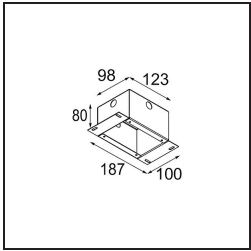

Specifications

Material	11461032
Light Source Type	LED
LED Type	BRIDGELUX V6 HD G7
LED technology	LED COB
CRI	Min. 90
Colour Temperature	2700K
Lifetime	L80B20 @50,000 Hours
Lamp Included	Yes
Number of Light Sources	1
CIE flux code	100 100 100 100 60
Binning (SDCM)	2
Light Direction	Down
Optic	Lens
Measured beam angle (°)	28.9
Input Voltage	Constant Current Driver Required
Electrical Class	III
IP Rating	20
Glow wire rating (°C)	960
Indoor/Outdoor	Indoor
Application	Ceiling, Wall
Mounting	Semi-Recessed
Cut-out size (mm)	ø40
Mounting depth (mm)	110.0
Adjustability	H 360° V 0°/+90°
Distance to Lighted Object (m)	0,1
Primary Colour & Primary Finish	Black, Structure
Gross weight (g)	314.0
Drive current (mA)	350 500
Min. forward voltage (Vf)	14,8 15,2
Max. forward voltage (Vf)	18,0 18,6
Connected load (W)	5,7 8,5
Delivered lumens (lm)	429 579
Efficacy (lm/W)	75 68
Glare rating	1 1
Remark	• 3500K and 4000K on request

TM30 & CRI diagram

Light distribution & beam diagram

Diagrams

Installation Accessories

10889530 Installation Housing 123x100x80

12293130 Plaster Kit 100x120-40 1x

Choose a required accessory