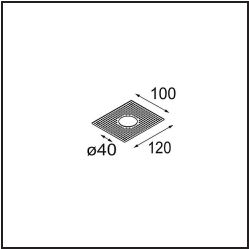

Date
Customer
Project
Type

*Minude Semi-Recessed Adjustable 45 1x LED 2700K Medium DE Black Structure*

**Specifications**

Material	11461032
Light Source Type	LED
LED Type	BRIDGELUX V6 HD G7
LED technology	LED COB
CRI	Min. 90
Colour Temperature	2700K
Lifetime	L80B20 @50,000 Hours
Lamp Included	Yes
Number of Light Sources	1
CIE flux code	100 100 100 100 60
Binning (SDCM)	2
Light Direction	Down
Optic	Lens
Measured beam angle (°)	28.9
Input Voltage	Constant Current Driver Required
Electrical Class	III
IP Rating	20
Glow wire rating (°C)	960
Indoor/Outdoor	Indoor
Application	Ceiling, Wall
Mounting	Semi-Recessed
Cut-out size (mm)	ø40
Mounting depth (mm)	110.0
Adjustability	H 360° V 0°/+90°
Distance to Lighted Object (m)	0,1
Primary Colour & Primary Finish	Black, Structure
Gross weight (g)	314.0
Drive current (mA)	350      500
Min. forward voltage (Vf)	14,8      15,2
Max. forward voltage (Vf)	18,0      18,6
Connected load (W)	5,7      8,5
Delivered lumens (lm)	429      579
Efficacy (lm/W)	75      68
Glare rating	1      1
Remark	• 3500K and 4000K on request

**TM30 & CRI diagram**

**Light distribution & beam diagram**

Diagrams

**Installation Accessories**

**10889530** Installation Housing 123x100x80

**12293130** Plaster Kit 100x120-40 1x

Choose a required accessory