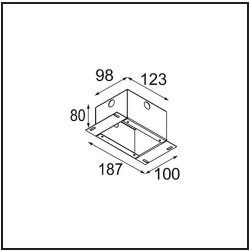

Date
Customer
Project
Type

*Minude Semi-Recessed Adjustable 45 1x LED 2700K Medium DE Black Structure*

**Specifications**

Material	11461032
Light Source Type	LED
LED Type	BRIDGELUX V6 HD G7
LED technology	LED COB
CRI	Min. 90
Colour Temperature	2700K
Lifetime	L80B20 @50,000 Hours
Lamp Included	Yes
Number of Light Sources	1
CIE flux code	100 100 100 100 60
Binning (SDCM)	2
Light Direction	Down
Optic	Lens
Measured beam angle (°)	28.9
Input Voltage	Constant Current Driver Required
Electrical Class	III
IP Rating	20
Glow wire rating (°C)	960
Indoor/Outdoor	Indoor
Application	Ceiling, Wall
Mounting	Semi-Recessed
Cut-out size (mm)	ø40
Mounting depth (mm)	110.0
Adjustability	H 360° V 0°/+90°
Distance to Lighted Object (m)	0,1
Primary Colour & Primary Finish	Black, Structure
Gross weight (g)	314.0
Drive current (mA)	350      500
Min. forward voltage (Vf)	14,8      15,2
Max. forward voltage (Vf)	18,0      18,6
Connected load (W)	5,7      8,5
Delivered lumens (lm)	429      579
Efficacy (lm/W)	75      68
Glare rating	1      1
Remark	• 3500K and 4000K on request

**TM30 & CRI diagram**

**Light distribution & beam diagram**

Diagrams

**Installation Accessories**

**10889530** Installation Housing 123x100x80

**12293130** Plaster Kit 100x120-40 1x

Choose a required accessory