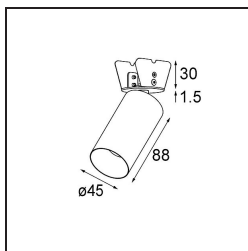

Date
Customer
Project
Type

Minude Semi-Recessed Adjustable 45 1x LED 2700K Medium DE Black Structure

Minude's yogic flexibility will surprise you about as much as its bare, cylindrical design. Express a refined and minimalistic look & feel on walls, on high or low ceilings. Try more than one Minude on our Pista track or on our redesigned Modupoint LED. Its long string of colours and miniature size will make a big impression.

Specifications

Material	11461032
Light Source Type	LED
LED Type	BRIDGELUX V6 HD G7
LED technology	LED COB
CRI	Min. 90
Colour Temperature	2700K
Lifetime	L80B10 @50,000 Hours
Lamp Included	Yes
Number of Light Sources	1
CIE flux code	100 100 100 100 60
Binning (SDCM)	2
Light Direction	Down
Optic	Lens
Measured beam angle (°)	28.9
Input Voltage	Constant Current Driver Required
Electrical Class	III
IP Rating	20
Glow wire rating (°C)	960
Indoor/Outdoor	Indoor
Application	Ceiling, Wall
Mounting	Semi-Recessed
Cut-out size (mm)	ø40
Mounting depth (mm)	110.0
Adjustability	H 360° V 0°/+90°
Distance to Lighted Object (m)	0,1
Primary Colour & Primary Finish	Black, Structure
Gross weight (g)	314.0
Drive current (mA)	350 500
Min. forward voltage (Vf)	14,8 15,2
Max. forward voltage (Vf)	18,0 18,6
Connected load (W)	5,7 8,5
Delivered lumens (lm)	429 579
Efficacy (lm/W)	75 68
Glare rating	1 1
Remark	• 3500K and 4000K on request