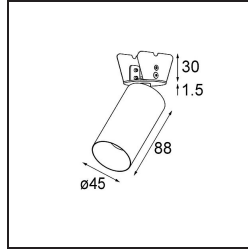

Date
Customer
Project
Type

*Minude Semi-Recessed Adjustable 45 1x LED 2700K Medium DE Black Structure*

**Specifications**

Material	11461032
Light Source Type	LED
LED Type	BRIDGELUX V6 HD G7
LED technology	LED COB
CRI	Min. 90
Colour Temperature	2700K
Lifetime	L80B20 @50,000 Hours
Lamp Included	Yes
Number of Light Sources	1
CIE flux code	100 100 100 100 60
Binning (SDCM)	2
Light Direction	Down
Optic	Lens
Measured beam angle (°)	28.9
Input Voltage	Constant Current Driver Required
Electrical Class	III
IP Rating	20
Glow wire rating (°C)	960
Indoor/Outdoor	Indoor
Application	Ceiling, Wall
Mounting	Semi-Recessed
Cut-out size (mm)	ø40
Mounting depth (mm)	110.0
Adjustability	H 360° V 0°/+90°
Distance to Lighted Object (m)	0,1
Primary Colour & Primary Finish	Black, Structure
Gross weight (g)	314.0
Drive current (mA)	350      500
Min. forward voltage (Vf)	14,8      15,2
Max. forward voltage (Vf)	18,0      18,6
Connected load (W)	5,7      8,5
Delivered lumens (lm)	429      579
Efficacy (lm/W)	75      68
Glare rating	1      1
Remark	• 3500K and 4000K on request