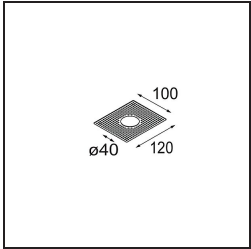

Specifications

Material	11461032
Light Source Type	LED
LED Type	BRIDGELUX V6 HD G7
LED technology	LED COB
CRI	Min. 90
Colour Temperature	2700K
Lifetime	L80B20 @50,000 Hours
Lamp Included	Yes
Number of Light Sources	1
CIE flux code	100 100 100 100 60
Binning (SDCM)	2
Light Direction	Down
Optic	Lens
Measured beam angle (°)	28.9
Input Voltage	Constant Current Driver Required
Electrical Class	III
IP Rating	20
Glow wire rating (°C)	960
Indoor/Outdoor	Indoor
Application	Ceiling, Wall
Mounting	Semi-Recessed
Cut-out size (mm)	ø40
Mounting depth (mm)	110.0
Adjustability	H 360° V 0°/+90°
Distance to Lighted Object (m)	0,1
Primary Colour & Primary Finish	Black, Structure
Gross weight (g)	314.0
Drive current (mA)	350 500
Min. forward voltage (Vf)	14,8 15,2
Max. forward voltage (Vf)	18,0 18,6
Connected load (W)	5,7 8,5
Delivered lumens (lm)	429 579
Efficacy (lm/W)	75 68
Glare rating	1 1
Remark	• 3500K and 4000K on request

TM30 & CRI diagram

Light distribution & beam diagram

Diagrams

Installation Accessories

10889530 Installation Housing 123x100x80

12293130 Plaster Kit 100x120-40 1x

Choose a required accessory