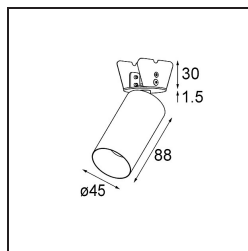

Date
Customer
Project
Type

*Minude Semi-Recessed Adjustable 45 1x LED 2700K Medium DE Champagne Brushed Anodised*

Minude's yogic flexibility will surprise you about as much as its bare, cylindrical design. Express a refined and minimalistic look & feel on walls, on high or low ceilings. Try more than one Minude on our Pista track or on our redesigned Modupoint LED. Its long string of colours and miniature size will make a big impression.

### Specifications

Material	11461041
Light Source Type	LED
LED Type	BRIDGELUX V6 HD G7
LED technology	LED COB
CRI	Min. 90
Colour Temperature	2700K
Lifetime	L80B10 @50,000 Hours
Lamp Included	Yes
Number of Light Sources	1
CIE flux code	99 100 100 100 63
Binning (SDCM)	2
Light Direction	Down
Optic	Lens
Measured beam angle (°)	29.6
Input Voltage	Constant Current Driver Required
Electrical Class	III
IP Rating	20
Glow wire rating (°C)	960
Indoor/Outdoor	Indoor
Application	Ceiling, Wall
Mounting	Semi-Recessed
Cut-out size (mm)	ø40
Mounting depth (mm)	110.0
Adjustability	H 360° V 0°/+90°
Distance to Lighted Object (m)	0,1
Primary Colour & Primary Finish	Champagne, Brushed Anodised
Gross weight (g)	314.0
Drive current (mA)	350      500
Min. forward voltage (Vf)	14,8      15,2
Max. forward voltage (Vf)	18,0      18,6
Connected load (W)	5,7      8,5
Luminous flux per lamp (lm)	449      605
Efficacy (lm/W)	79      71
Glare rating	4      5

---

Remark

- 3500K and 4000K on request
-

**TM30 & CRI diagram**

**Light distribution & beam diagram**

Diagrams

**Installation Accessories**

**10889530** Installation Housing 123x100x80