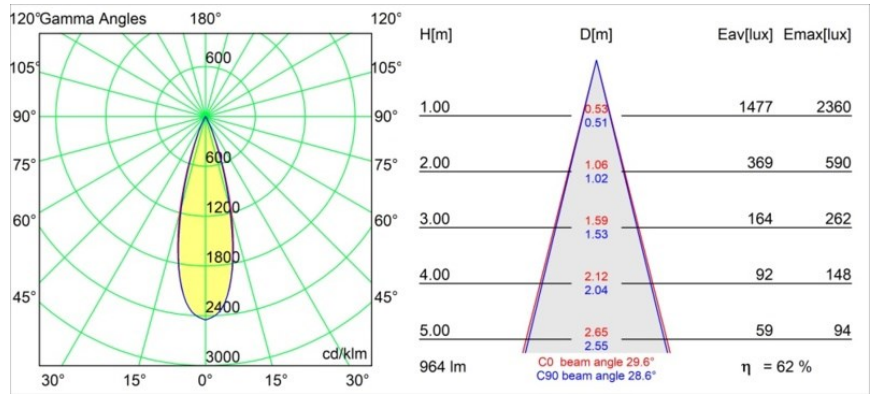

### Specifications

Material	11461041
Light Source Type	LED
LED Type	BRIDGELUX V6 HD G7
LED technology	LED COB
CRI	Min. 90
Colour Temperature	2700K
Lifetime	L80B10 @50,000 Hours
Lamp Included	Yes
Number of Light Sources	1
CIE flux code	99 100 100 100 63
Binning (SDCM)	2
Light Direction	Down
Optic	Lens
Measured beam angle (°)	29.6
Input Voltage	Constant Current Driver Required
Electrical Class	III
IP Rating	20
Glow wire rating (°C)	960
Indoor/Outdoor	Indoor
Application	Ceiling, Wall
Mounting	Semi-Recessed
Cut-out size (mm)	ø40
Mounting depth (mm)	110.0
Adjustability	H 360° V 0°/+90°
Distance to Lighted Object (m)	0,1
Primary Colour & Primary Finish	Champagne, Brushed Anodised
Gross weight (g)	314.0
Drive current (mA)	350      500
Min. forward voltage (Vf)	14,8      15,2
Max. forward voltage (Vf)	18,0      18,6
Connected load (W)	5,7      8,5
Luminous flux per lamp (lm)	449      605
Efficacy (lm/W)	79      71
Glare rating	4      5

---

Remark

- 3500K and 4000K on request
-

**TM30 & CRI diagram**

**Light distribution & beam diagram**

Diagrams

**Installation Accessories**

**10889530** Installation Housing 123x100x80