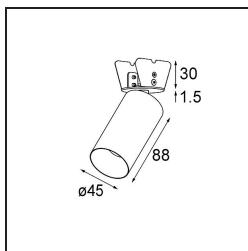

| |
|----------|
| Date |
| Customer |
| Project |
| Type |

Minude Semi-Recessed Adjustable 45 1x LED 2700K Medium DE Champagne Brushed Anodised

Minude's yogic flexibility will surprise you about as much as its bare, cylindrical design. Express a refined and minimalistic look & feel on walls, on high or low ceilings. Try more than one Minude on our Pista track or on our redesigned Modupoint LED. Its long string of colours and miniature size will make a big impression.

Specifications

| | |
|---------------------------------|----------------------------------|
| Material | 11461041 |
| Light Source Type | LED |
| LED Type | BRIDGELUX V6 HD G7 |
| LED technology | LED COB |
| CRI | Min. 90 |
| Colour Temperature | 2700K |
| Lifetime | L80B10 @50,000 Hours |
| Lamp Included | Yes |
| Number of Light Sources | 1 |
| CIE flux code | 99 100 100 100 63 |
| Binning (SDCM) | 2 |
| Light Direction | Down |
| Optic | Lens |
| Measured beam angle (°) | 29.6 |
| Input Voltage | Constant Current Driver Required |
| Electrical Class | III |
| IP Rating | 20 |
| Glow wire rating (°C) | 960 |
| Indoor/Outdoor | Indoor |
| Application | Ceiling, Wall |
| Mounting | Semi-Recessed |
| Cut-out size (mm) | ø40 |
| Mounting depth (mm) | 110.0 |
| Adjustability | H 360° V 0°/+90° |
| Distance to Lighted Object (m) | 0,1 |
| Primary Colour & Primary Finish | Champagne, Brushed Anodised |
| Gross weight (g) | 314.0 |
| Drive current (mA) | 350 500 |
| Min. forward voltage (Vf) | 14,8 15,2 |
| Max. forward voltage (Vf) | 18,0 18,6 |
| Connected load (W) | 5,7 8,5 |
| Delivered lumens (lm) | 449 605 |
| Efficacy (lm/W) | 79 71 |
| Glare rating | 4 5 |
| Remark | • 3500K and 4000K on request |