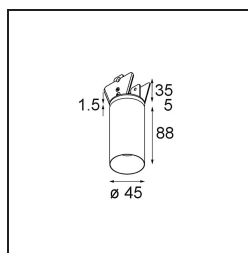

Minude Semi-Recessed Adjustable 45 1x LED 2700K Medium DE Champagne Brushed Anodised

Minude's yogic flexibility will surprise you about as much as its bare, cylindrical design. Express a refined and minimalistic look & feel on walls, on high or low ceilings. Try more than one Minude on our Pista track or on our redesigned Modupoint LED. Its long string of colours and miniature size will make a big impression.

Specifications

| | |
|---------------------------------|----------------------------------|
| Material | 11461041 |
| Light Source Type | LED |
| LED Type | BRIDGELUX V6 HD G7 |
| LED technology | LED COB |
| CRI | Min. 90 |
| Colour Temperature | 2700K |
| Lifetime | L80B10 @50,000 Hours |
| Lamp Included | Yes |
| Number of Light Sources | 1 |
| CIE flux code | 99 100 100 100 63 |
| Binning (SDCM) | 2 |
| Light Direction | Down |
| Optic | Lens |
| Measured beam angle (°) | 29.6 |
| Input Voltage | Constant Current Driver Required |
| Electrical Class | III |
| IP Rating | 20 |
| Glow wire rating (°C) | 960 |
| Indoor/Outdoor | Indoor |
| Application | Ceiling, Wall |
| Mounting | Semi-Recessed |
| Cut-out size (mm) | ø40 |
| Mounting depth (mm) | 110.0 |
| Adjustability | H 360° V 0°/+90° |
| Distance to Lighted Object (m) | 0,1 |
| Primary Colour & Primary Finish | Champagne, Brushed Anodised |
| Gross weight (g) | 314.0 |
| Drive current (mA) | 350 500 |
| Min. forward voltage (Vf) | 14,8 15,2 |
| Max. forward voltage (Vf) | 18,0 18,6 |
| Connected load (W) | 5,7 8,5 |
| Luminous flux per lamp (lm) | 449 605 |
| Efficacy (lm/W) | 79 71 |
| Glare rating | 4 5 |

Remark

- 3500K and 4000K on request
-

TM30 & CRI diagram

Light distribution & beam diagram

Installation Accessories

10889530 Installation Housing 123x100x80

12293130 Plaster Kit 100x120-40 1x

Choose a required accessory