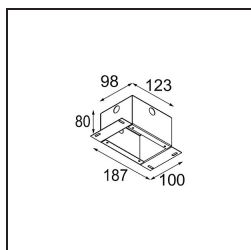

Installation Accessories

10889530 Installation Housing 123x100x80