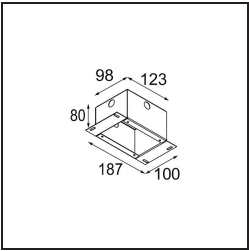

Installation Accessories

10889530 Installation Housing 123x100x80