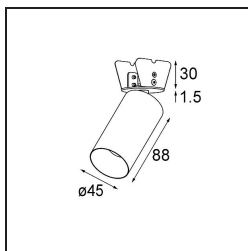

Date
Customer
Project
Type

Minude Semi-Recessed Adjustable 45 1x LED 2700K Medium DE Champagne Brushed Anodised

Specifications

Material	11461041
Light Source Type	LED
LED Type	BRIDGELUX V6 HD G7
LED technology	LED COB
CRI	Min. 90
Colour Temperature	2700K
Lifetime	L80B20 @50,000 Hours
Lamp Included	Yes
Number of Light Sources	1
CIE flux code	99 100 100 100 63
Binning (SDCM)	2
Light Direction	Down
Optic	Lens
Measured beam angle (°)	29.6
Input Voltage	Constant Current Driver Required
Electrical Class	III
IP Rating	20
Glow wire rating (°C)	960
Indoor/Outdoor	Indoor
Application	Ceiling, Wall
Mounting	Semi-Recessed
Cut-out size (mm)	40
Mounting depth (mm)	110.0
Adjustability	H 360° V 0°/+90°
Distance to Lighted Object (m)	0,1
Primary Colour & Primary Finish	Champagne, Brushed Anodised
Gross weight (g)	314.0
Drive current (mA)	350 500
Min. forward voltage (Vf)	14.8 15.2
Max. forward voltage (Vf)	18.0 18.6
Connected load (W)	5.7 8.5
Delivered lumens (lm)	449 605
Efficacy (lm/W)	79 71
Glare rating	4 5
Remark	• 3500K and 4000K on request