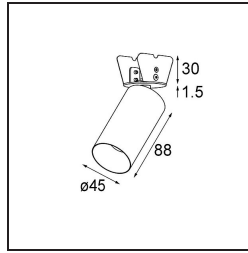

Date
Customer
Project
Type

*Minude Semi-Recessed Adjustable 45 1x LED 2700K Medium DE Champagne Brushed Anodised*

**Specifications**

Material	11461041
Light Source Type	LED
LED Type	BRIDGELUX V6 HD G7
LED technology	LED COB
CRI	Min. 90
Colour Temperature	2700K
Lifetime	L80B20 @50,000 Hours
Lamp Included	Yes
Number of Light Sources	1
CIE flux code	99 100 100 100 63
Binning (SDCM)	2
Light Direction	Down
Optic	Lens
Measured beam angle (°)	29.6
Input Voltage	Constant Current Driver Required
Electrical Class	III
IP Rating	20
Glow wire rating (°C)	960
Indoor/Outdoor	Indoor
Application	Ceiling, Wall
Mounting	Semi-Recessed
Cut-out size (mm)	ø40
Mounting depth (mm)	110.0
Adjustability	H 360° V 0°/+90°
Distance to Lighted Object (m)	0,1
Primary Colour & Primary Finish	Champagne, Brushed Anodised
Gross weight (g)	314.0
Drive current (mA)	350      500
Min. forward voltage (Vf)	14,8      15,2
Max. forward voltage (Vf)	18,0      18,6
Connected load (W)	5,7      8,5
Delivered lumens (lm)	449      605
Efficacy (lm/W)	79      71
Glare rating	4      5
Remark	• 3500K and 4000K on request