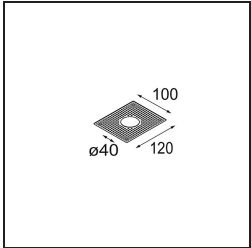

Specifications

Material	11461041
Light Source Type	LED
LED Type	BRIDGELUX V6 HD G7
LED technology	LED COB
CRI	Min. 90
Colour Temperature	2700K
Lifetime	L80B10 @50,000 Hours
Lamp Included	Yes
Number of Light Sources	1
CIE flux code	99 100 100 100 63
Binning (SDCM)	2
Light Direction	Down
Optic	Lens
Measured beam angle (°)	29.6
Input Voltage	Constant Current Driver Required
Electrical Class	III
IP Rating	20
Glow wire rating (°C)	960
Indoor/Outdoor	Indoor
Application	Ceiling, Wall
Mounting	Semi-Recessed
Cut-out size (mm)	ø40
Mounting depth (mm)	110.0
Adjustability	H 360° V 0°/+90°
Distance to Lighted Object (m)	0,1
Primary Colour & Primary Finish	Champagne, Brushed Anodised
Gross weight (g)	314.0
Drive current (mA)	350 500
Min. forward voltage (Vf)	14,8 15,2
Max. forward voltage (Vf)	18,0 18,6
Connected load (W)	5,7 8,5
Luminous flux per lamp (lm)	449 605
Efficacy (lm/W)	79 71
Glare rating	4 5

Remark

- 3500K and 4000K on request
-

TM30 & CRI diagram

Light distribution & beam diagram

Diagrams

Installation Accessories

10889530 Installation Housing 123x100x80

12293130 Plaster Kit 100x120-40 1x