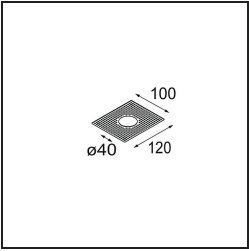

12293130 Plaster Kit 100x120-40 1x

Choose a required accessory