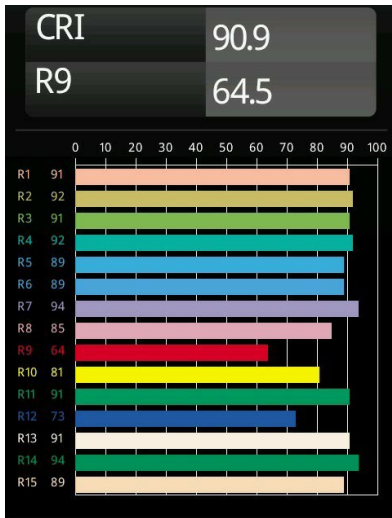

Date
Customer
Project
Type

*Minude Semi-Recessed Adjustable 45 1x LED 2700K Medium DE Champagne Brushed Anodised*

**Specifications**

Material	11461041
Light Source Type	LED
LED Type	BRIDGELUX V6 HD G7
LED technology	LED COB
CRI	Min. 90
Colour Temperature	2700K
Lifetime	L80B20 @50,000 Hours
Lamp Included	Yes
Number of Light Sources	1
CIE flux code	99 100 100 100 63
Binning (SDCM)	2
Light Direction	Down
Optic	Lens
Measured beam angle (°)	29.6
Input Voltage	Constant Current Driver Required
Electrical Class	III
IP Rating	20
Glow wire rating (°C)	960
Indoor/Outdoor	Indoor
Application	Ceiling, Wall
Mounting	Semi-Recessed
Cut-out size (mm)	ø40
Mounting depth (mm)	110.0
Adjustability	H 360° V 0°/+90°
Distance to Lighted Object (m)	0,1
Primary Colour & Primary Finish	Champagne, Brushed Anodised
Gross weight (g)	314.0
Drive current (mA)	350      500
Min. forward voltage (Vf)	14,8      15,2
Max. forward voltage (Vf)	18,0      18,6
Connected load (W)	5,7      8,5
Delivered lumens (lm)	449      605
Efficacy (lm/W)	79      71
Glare rating	4      5
Remark	• 3500K and 4000K on request

Minude's yogic flexibility will surprise you about as much as its bare, cylindrical design. Express a refined and minimalistic look & feel on walls, on high or low ceilings. Try more than one Minude on our Pista track or on our redesigned Modupoint LED. Its long string of colours and miniature size will make a big impression.

**TM30 & CRI diagram**

**Light distribution & beam diagram**

Diagrams