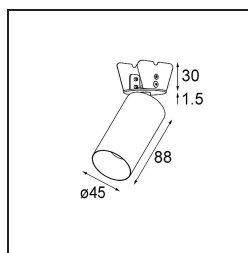

Date
Customer
Project
Type

*Minude Semi-Recessed Adjustable 45 1x LED 2700K Medium DE Champagne Brushed Anodised*

Minude's yogic flexibility will surprise you about as much as its bare, cylindrical design. Express a refined and minimalistic look & feel on walls, on high or low ceilings. Try more than one Minude on our Pista track or on our redesigned Modupoint LED. Its long string of colours and miniature size will make a big impression.

### Specifications

Material	11461041
Light Source Type	LED
LED Type	BRIDGELUX V6 HD G7
LED technology	LED COB
CRI	Min. 90
Colour Temperature	2700K
Lifetime	L80B10 @50,000 Hours
Lamp Included	Yes
Number of Light Sources	1
CIE flux code	99 100 100 100 63
Binning (SDCM)	2
Light Direction	Down
Optic	Lens
Measured beam angle (°)	29.6
Input Voltage	Constant Current Driver Required
Electrical Class	III
IP Rating	20
Glow wire rating (°C)	960
Indoor/Outdoor	Indoor
Application	Ceiling, Wall
Mounting	Semi-Recessed
Cut-out size (mm)	40
Mounting depth (mm)	110.0
Adjustability	H 360° V 0°/+90°
Distance to Lighted Object (m)	0,1
Primary Colour & Primary Finish	Champagne, Brushed Anodised
Gross weight (g)	314.0
Drive current (mA)	350 500
Min. forward voltage (Vf)	14,8 15,2
Max. forward voltage (Vf)	18,0 18,6
Connected load (W)	5,7 8,5
Luminous flux per lamp (lm)	449 605
Efficacy (lm/W)	79 71
Glare rating	4 5