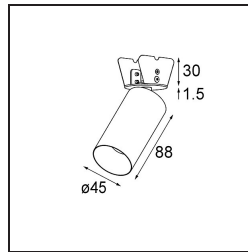

Date
Customer
Project
Type

Minude Semi-Recessed Adjustable 45 1x LED 2700K Medium DE Champagne Brushed Anodised

Minude's yogic flexibility will surprise you about as much as its bare, cylindrical design. Express a refined and minimalistic look & feel on walls, on high or low ceilings. Try more than one Minude on our Pista track or on our redesigned Modupoint LED. Its long string of colours and miniature size will make a big impression.

Specifications

Material	11461041
Light Source Type	LED
LED Type	BRIDGELUX V6 HD G7
LED technology	LED COB
CRI	Min. 90
Colour Temperature	2700K
Lifetime	L80B10 @50,000 Hours
Lamp Included	Yes
Number of Light Sources	1
CIE flux code	99 100 100 100 63
Binning (SDCM)	2
Light Direction	Down
Optic	Lens
Measured beam angle (°)	29.6
Input Voltage	Constant Current Driver Required
Electrical Class	III
IP Rating	20
Glow wire rating (°C)	960
Indoor/Outdoor	Indoor
Application	Ceiling, Wall
Mounting	Semi-Recessed
Cut-out size (mm)	ø40
Mounting depth (mm)	110.0
Adjustability	H 360° V 0°/+90°
Distance to Lighted Object (m)	0,1
Primary Colour & Primary Finish	Champagne, Brushed Anodised
Gross weight (g)	314.0
Drive current (mA)	350 500
Min. forward voltage (Vf)	14,8 15,2
Max. forward voltage (Vf)	18,0 18,6
Connected load (W)	5,7 8,5
Luminous flux per lamp (lm)	449 605
Efficacy (lm/W)	79 71
Glare rating	4 5