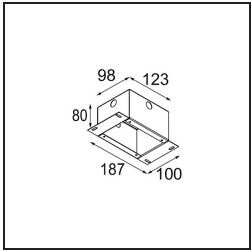

Date
Customer
Project
Type

Minude Semi-Recessed Adjustable 45 1x LED 2700K Medium DE Champagne Brushed Anodised

Specifications

Material	11461041
Light Source Type	LED
LED Type	BRIDGELUX V6 HD G7
LED technology	LED COB
CRI	Min. 90
Colour Temperature	2700K
Lifetime	L80B20 @50,000 Hours
Lamp Included	Yes
Number of Light Sources	1
CIE flux code	99 100 100 100 63
Binning (SDCM)	2
Light Direction	Down
Optic	Lens
Measured beam angle (°)	29.6
Input Voltage	Constant Current Driver Required
Electrical Class	III
IP Rating	20
Glow wire rating (°C)	960
Indoor/Outdoor	Indoor
Application	Ceiling, Wall
Mounting	Semi-Recessed
Cut-out size (mm)	40
Mounting depth (mm)	110.0
Adjustability	H 360° V 0°/+90°
Distance to Lighted Object (m)	0,1
Primary Colour & Primary Finish	Champagne, Brushed Anodised
Gross weight (g)	314.0
Drive current (mA)	350 500
Min. forward voltage (Vf)	14.8 15.2
Max. forward voltage (Vf)	18.0 18.6
Connected load (W)	5.7 8.5
Delivered lumens (lm)	449 605
Efficacy (lm/W)	79 71
Glare rating	4 5
Remark	• 3500K and 4000K on request

TM30 & CRI diagram

Light distribution & beam diagram

Installation Accessories

10889530 Installation Housing 123x100x80

12293130 Plaster Kit 100x120-40 1x

Choose a required accessory