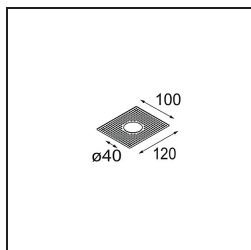

12293130 Plaster Kit 100x120-40 1x

Choose a required accessory