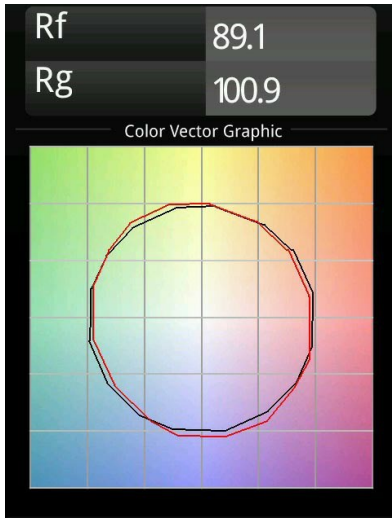

Date
Customer
Project
Type

*Minude Semi-Recessed Adjustable 45 1x LED 2700K Medium DE Champagne Brushed Anodised*

**Specifications**

Material	11461041
Light Source Type	LED
LED Type	BRIDGELUX V6 HD G7
LED technology	LED COB
CRI	Min. 90
Colour Temperature	2700K
Lifetime	L80B20 @50,000 Hours
Lamp Included	Yes
Number of Light Sources	1
CIE flux code	99 100 100 100 63
Binning (SDCM)	2
Light Direction	Down
Optic	Lens
Measured beam angle (°)	29.6
Input Voltage	Constant Current Driver Required
Electrical Class	III
IP Rating	20
Glow wire rating (°C)	960
Indoor/Outdoor	Indoor
Application	Ceiling, Wall
Mounting	Semi-Recessed
Cut-out size (mm)	ø40
Mounting depth (mm)	110.0
Adjustability	H 360° V 0°/+90°
Distance to Lighted Object (m)	0,1
Primary Colour & Primary Finish	Champagne, Brushed Anodised
Gross weight (g)	314.0
Drive current (mA)	350      500
Min. forward voltage (Vf)	14,8      15,2
Max. forward voltage (Vf)	18,0      18,6
Connected load (W)	5,7      8,5
Delivered lumens (lm)	449      605
Efficacy (lm/W)	79      71
Glare rating	4      5
Remark	• 3500K and 4000K on request

**TM30 & CRI diagram**

**Light distribution & beam diagram**

Diagrams