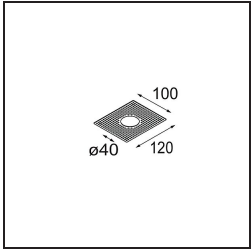

Date
Customer
Project
Type

Minude Semi-Recessed Adjustable 45 1x LED 2700K Medium DE Champagne Brushed Anodised

Specifications

Material	11461041
Light Source Type	LED
LED Type	BRIDGELUX V6 HD G7
LED technology	LED COB
CRI	Min. 90
Colour Temperature	2700K
Lifetime	L80B20 @50,000 Hours
Lamp Included	Yes
Number of Light Sources	1
CIE flux code	99 100 100 100 63
Binning (SDCM)	2
Light Direction	Down
Optic	Lens
Measured beam angle (°)	29.6
Input Voltage	Constant Current Driver Required
Electrical Class	III
IP Rating	20
Glow wire rating (°C)	960
Indoor/Outdoor	Indoor
Application	Ceiling, Wall
Mounting	Semi-Recessed
Cut-out size (mm)	40
Mounting depth (mm)	110.0
Adjustability	H 360° V 0°/+90°
Distance to Lighted Object (m)	0,1
Primary Colour & Primary Finish	Champagne, Brushed Anodised
Gross weight (g)	314.0
Drive current (mA)	350 500
Min. forward voltage (Vf)	14.8 15.2
Max. forward voltage (Vf)	18.0 18.6
Connected load (W)	5.7 8.5
Delivered lumens (lm)	449 605
Efficacy (lm/W)	79 71
Glare rating	4 5
Remark	• 3500K and 4000K on request

TM30 & CRI diagram

Light distribution & beam diagram

Installation Accessories

10889530 Installation Housing 123x100x80

12293130 Plaster Kit 100x120-40 1x

Choose a required accessory