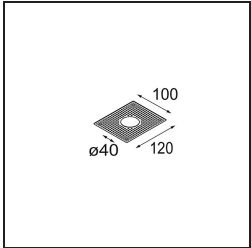

Specifications

| | |
|---------------------------------|----------------------------------|
| Material | 11461041 |
| Light Source Type | LED |
| LED Type | BRIDGELUX V6 HD G7 |
| LED technology | LED COB |
| CRI | Min. 90 |
| Colour Temperature | 2700K |
| Lifetime | L80B10 @50,000 Hours |
| Lamp Included | Yes |
| Number of Light Sources | 1 |
| CIE flux code | 99 100 100 100 63 |
| Binning (SDCM) | 2 |
| Light Direction | Down |
| Optic | Lens |
| Measured beam angle (°) | 29.6 |
| Input Voltage | Constant Current Driver Required |
| Electrical Class | III |
| IP Rating | 20 |
| Glow wire rating (°C) | 960 |
| Indoor/Outdoor | Indoor |
| Application | Ceiling, Wall |
| Mounting | Semi-Recessed |
| Cut-out size (mm) | ø40 |
| Mounting depth (mm) | 110.0 |
| Adjustability | H 360° V 0°/+90° |
| Distance to Lighted Object (m) | 0,1 |
| Primary Colour & Primary Finish | Champagne, Brushed Anodised |
| Gross weight (g) | 314.0 |
| Drive current (mA) | 350 500 |
| Min. forward voltage (Vf) | 14,8 15,2 |
| Max. forward voltage (Vf) | 18,0 18,6 |
| Connected load (W) | 5,7 8,5 |
| Luminous flux per lamp (lm) | 449 605 |
| Efficacy (lm/W) | 79 71 |
| Glare rating | 4 5 |

Remark

- 3500K and 4000K on request
-

TM30 & CRI diagram

Light distribution & beam diagram

Installation Accessories

10889530 Installation Housing 123x100x80

12293130 Plaster Kit 100x120-40 1x

Choose a required accessory