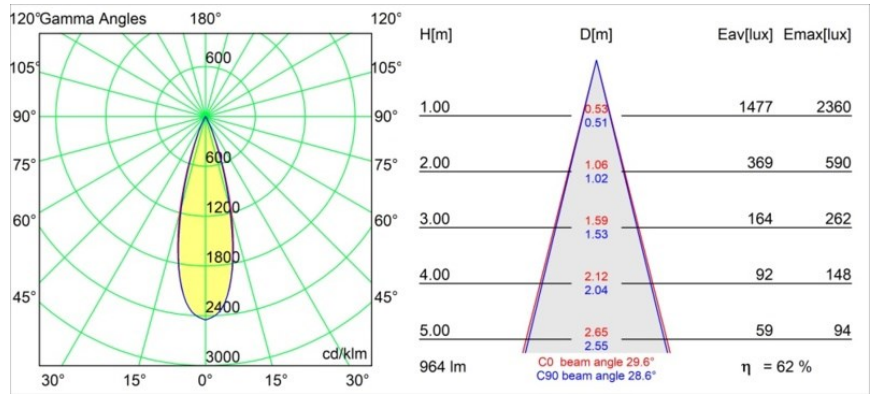

Light distribution & beam diagram