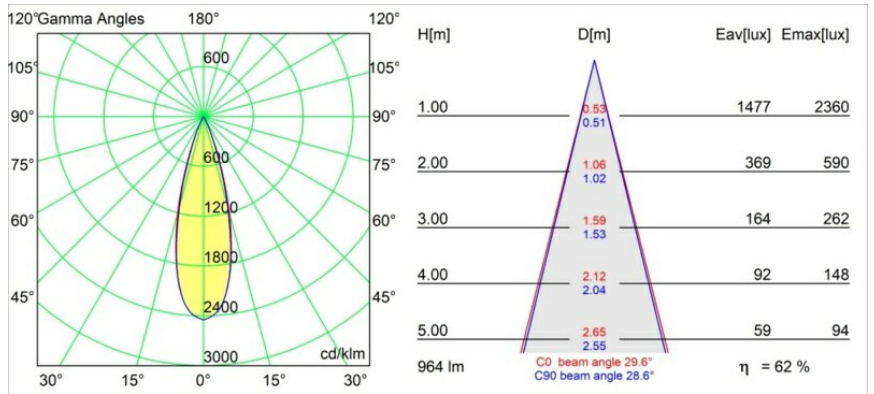

Date
Customer
Project
Type

*Minude Semi-Recessed Adjustable 45 1x LED 2700K Medium DE Champagne Brushed Anodised*

**Specifications**

Material	11461041
Light Source Type	LED
LED Type	BRIDGELUX V6 HD G7
LED technology	LED COB
CRI	Min. 90
Colour Temperature	2700K
Lifetime	L80B20 @50,000 Hours
Lamp Included	Yes
Number of Light Sources	1
CIE flux code	99 100 100 100 63
Binning (SDCM)	2
Light Direction	Down
Optic	Lens
Measured beam angle (°)	29.6
Input Voltage	Constant Current Driver Required
Electrical Class	III
IP Rating	20
Glow wire rating (°C)	960
Indoor/Outdoor	Indoor
Application	Ceiling, Wall
Mounting	Semi-Recessed
Cut-out size (mm)	ø40
Mounting depth (mm)	110.0
Adjustability	H 360° V 0°/+90°
Distance to Lighted Object (m)	0,1
Primary Colour & Primary Finish	Champagne, Brushed Anodised
Gross weight (g)	314.0
Drive current (mA)	350      500
Min. forward voltage (Vf)	14,8      15,2
Max. forward voltage (Vf)	18,0      18,6
Connected load (W)	5,7      8,5
Delivered lumens (lm)	449      605
Efficacy (lm/W)	79      71
Glare rating	4      5
Remark	• 3500K and 4000K on request

**TM30 & CRI diagram**

**Light distribution & beam diagram**

Diagrams