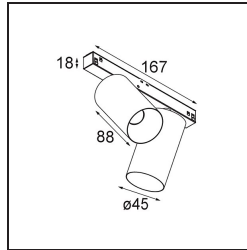

Specifications

Material	11460784
Light Source Type	LED
LED Type	BRIDGELUX V6 HD G7
LED technology	LED COB
CRI	Min. 90
Colour Temperature	3000K
Lifetime	L80B10 @50,000 Hours
Lamp Included	Yes
Number of Light Sources	2
CIE flux code	100 100 100 100 71
Binning (SDCM)	2
Light Direction	Down
Optic	Lens
Measured beam angle (°)	29.3
Input Voltage	48Vdc
Luminaire power (W)	20.0
Electrical Class	III
IP Rating	20
Glow wire rating (°C)	960
Dimming Protocol	DALI
DALI Standard	DALI-2
Indoor/Outdoor	Indoor
Application	Ceiling, Wall
Adjustability	H 360° V 0°/+90°
Distance to Lighted Object (m)	0,1
Primary Colour & Primary Finish	Silver Bronze, Brushed Anodised
Gross weight (g)	566.0
Luminous flux per lamp (lm)	612
Efficacy (lm/W)	61
Glare rating	2