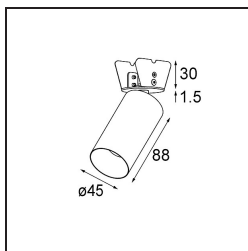

FFD_Minude Semi-Recessed Adjustable 45 1x LED 2700K Medium DE White Structure BB

Specifications

Material	11461009
Light Source Type	LED
LED Type	BRIDGELUX V6 HD G7
LED technology	LED COB
CRI	Min. 90
Colour Temperature	2700K
Lifetime	L80B10 @50,000 Hours
Lamp Included	Yes
Number of Light Sources	1
CIE flux code	98 100 100 100 62
Binning (SDCM)	2
Light Direction	Down
Optic	Lens
Measured beam angle (°)	28.9
Input Voltage	Constant Current Driver Required
Electrical Class	III
IP Rating	20
Glow wire rating (°C)	960
Indoor/Outdoor	Indoor
Application	Ceiling, Wall
Mounting	Semi-Recessed
Cut-out size (mm)	ø40
Mounting depth (mm)	110.0
Adjustability	H 360° V 0°/+90°
Distance to Lighted Object (m)	0,1
Primary Colour & Primary Finish	White, Structure
Gross weight (g)	314.0
Drive current (mA)	350 500
Min. forward voltage (Vf)	14,8 15,2
Max. forward voltage (Vf)	18,0 18,6
Connected load (W)	5,7 8,5
Luminous flux per lamp (lm)	444 598
Efficacy (lm/W)	78 70
Glare rating	12 13