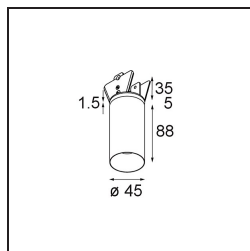

FFD_Minude Semi-Recessed Adjustable 45 1x LED 2700K Medium DE White Structure BB

Minude's yogic flexibility will surprise you about as much as its bare, cylindrical design. Express a refined and minimalistic look & feel on walls, on high or low ceilings. Try more than one Minude on our Pista track or on our redesigned Modupoint LED. Its long string of colours and miniature size will make a big impression.

Specifications

Material	11461009
Light Source Type	LED
LED Type	BRIDGELUX V6 HD G7
LED technology	LED COB
CRI	Min. 90
Colour Temperature	2700K
Lifetime	L80B10 @50,000 Hours
Lamp Included	Yes
Number of Light Sources	1
CIE flux code	98 100 100 100 62
Binning (SDCM)	2
Light Direction	Down
Optic	Lens
Measured beam angle (°)	28.9
Input Voltage	Constant Current Driver Required
Electrical Class	III
IP Rating	20
Glow wire rating (°C)	960
Indoor/Outdoor	Indoor
Application	Ceiling, Wall
Mounting	Semi-Recessed
Cut-out size (mm)	ø40
Mounting depth (mm)	110.0
Adjustability	H 360° V 0°/+90°
Distance to Lighted Object (m)	0,1
Primary Colour & Primary Finish	White, Structure
Gross weight (g)	314.0
Drive current (mA)	350 500
Min. forward voltage (Vf)	14,8 15,2
Max. forward voltage (Vf)	18,0 18,6
Connected load (W)	5,7 8,5
Luminous flux per lamp (lm)	444 598
Efficacy (lm/W)	78 70
Glare rating	12 13