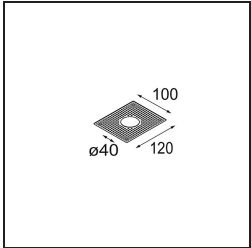

### Specifications

Material	11461009
Light Source Type	LED
LED Type	BRIDGELUX V6 HD G7
LED technology	LED COB
CRI	Min. 90
Colour Temperature	2700K
Lifetime	L80B10 @50,000 Hours
Lamp Included	Yes
Number of Light Sources	1
CIE flux code	98 100 100 100 62
Binning (SDCM)	2
Light Direction	Down
Optic	Lens
Measured beam angle (°)	28.9
Input Voltage	Constant Current Driver Required
Electrical Class	III
IP Rating	20
Glow wire rating (°C)	960
Indoor/Outdoor	Indoor
Application	Ceiling, Wall
Mounting	Semi-Recessed
Cut-out size (mm)	ø40
Mounting depth (mm)	110.0
Adjustability	H 360° V 0°/+90°
Distance to Lighted Object (m)	0,1
Primary Colour & Primary Finish	White, Structure
Gross weight (g)	314.0
Drive current (mA)	350      500
Min. forward voltage (Vf)	14,8      15,2
Max. forward voltage (Vf)	18,0      18,6
Connected load (W)	5,7      8,5
Luminous flux per lamp (lm)	444      598
Efficacy (lm/W)	78      70
Glare rating	12      13

---

Remark

- 3500K and 4000K on request
-

**TM30 & CRI diagram**

**Installation Accessories**

**10889530** Installation Housing 123x100x80

**12293130** Plaster Kit 100x120-40 1x

Choose a required accessory