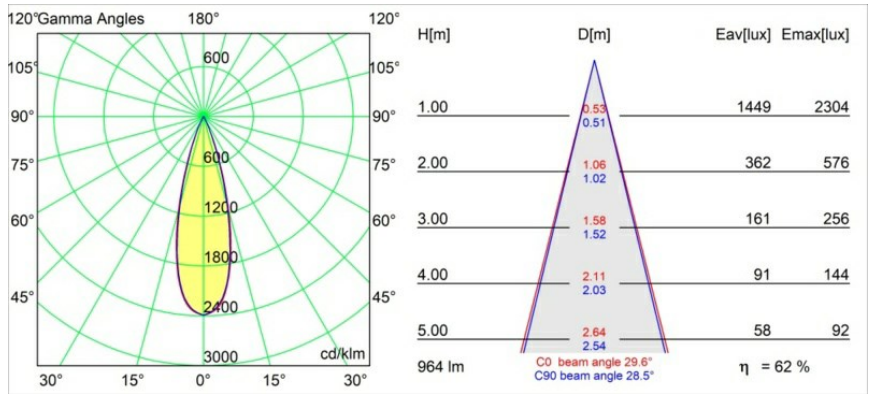

Light distribution & beam diagram