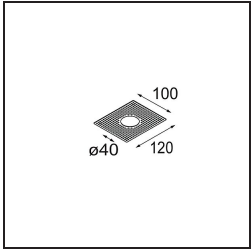

### Specifications

Material	11461009
Light Source Type	LED
LED Type	BRIDGELUX V6 HD G7
LED technology	LED COB
CRI	Min. 90
Colour Temperature	2700K
Lifetime	L80B20 @50,000 Hours
Lamp Included	Yes
Number of Light Sources	1
CIE flux code	98 100 100 100 62
Binning (SDCM)	2
Light Direction	Down
Optic	Lens
Measured beam angle (°)	28.9
Input Voltage	Constant Current Driver Required
Electrical Class	III
IP Rating	20
Glow wire rating (°C)	960
Indoor/Outdoor	Indoor
Application	Ceiling, Wall
Mounting	Semi-Recessed
Cut-out size (mm)	ø40
Mounting depth (mm)	110.0
Adjustability	H 360° V 0°/+90°
Distance to Lighted Object (m)	0,1
Primary Colour & Primary Finish	White, Structure
Gross weight (g)	314.0
Drive current (mA)	350      500
Min. forward voltage (Vf)	14,8      15,2
Max. forward voltage (Vf)	18,0      18,6
Connected load (W)	5,7      8,5
Delivered lumens (lm)	444      598
Efficacy (lm/W)	78      70
Glare rating	12      13
Remark	• 3500K and 4000K on request

**TM30 & CRI diagram**

**Light distribution & beam diagram**

**Installation Accessories**

**10889530** Installation Housing 123x100x80

**12293130** Plaster Kit 100x120-40 1x

Choose a required accessory