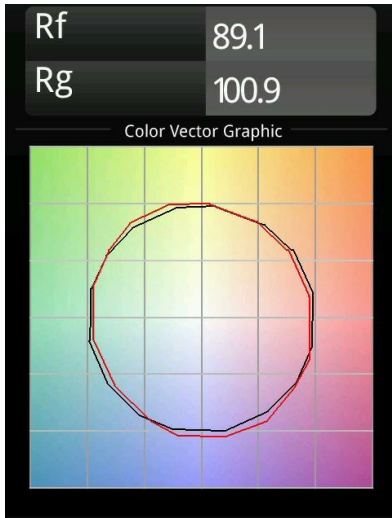

TM30 & CRI diagram