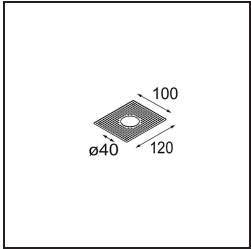

12293130 Plaster Kit 100x120-40 1x

Choose a required accessory