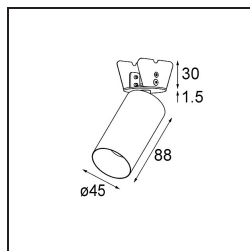

FFD\_Minude Semi-Recessed Adjustable 45 1x LED 2700K Medium DE White Structure BB

Minude's yogic flexibility will surprise you about as much as its bare, cylindrical design. Express a refined and minimalistic look & feel on walls, on high or low ceilings. Try more than one Minude on our Pista track or on our redesigned Modupoint LED. Its long string of colours and miniature size will make a big impression.

### Specifications

Material	11461009
Light Source Type	LED
LED Type	BRIDGELUX V6 HD G7
LED technology	LED COB
CRI	Min. 90
Colour Temperature	2700K
Lifetime	L80B10 @50,000 Hours
Lamp Included	Yes
Number of Light Sources	1
CIE flux code	98 100 100 100 62
Binning (SDCM)	2
Light Direction	Down
Optic	Lens
Measured beam angle (°)	28.9
Input Voltage	Constant Current Driver Required
Electrical Class	III
IP Rating	20
Glow wire rating (°C)	960
Indoor/Outdoor	Indoor
Application	Ceiling, Wall
Mounting	Semi-Recessed
Cut-out size (mm)	ø40
Mounting depth (mm)	110.0
Adjustability	H 360° V 0°/+90°
Distance to Lighted Object (m)	0,1
Primary Colour & Primary Finish	White, Structure
Gross weight (g)	314.0
Drive current (mA)	350      500
Min. forward voltage (Vf)	14,8      15,2
Max. forward voltage (Vf)	18,0      18,6
Connected load (W)	5,7      8,5
Luminous flux per lamp (lm)	444      598
Efficacy (lm/W)	78      70
Glare rating	12      13