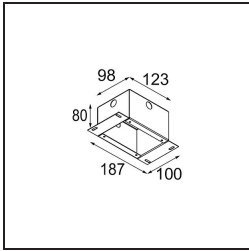

### Specifications

Material	11461009
Light Source Type	LED
LED Type	BRIDGELUX V6 HD G7
LED technology	LED COB
CRI	Min. 90
Colour Temperature	2700K
Lifetime	L80B20 @50,000 Hours
Lamp Included	Yes
Number of Light Sources	1
CIE flux code	98 100 100 100 62
Binning (SDCM)	2
Light Direction	Down
Optic	Lens
Measured beam angle (°)	28.9
Input Voltage	Constant Current Driver Required
Electrical Class	III
IP Rating	20
Glow wire rating (°C)	960
Indoor/Outdoor	Indoor
Application	Ceiling, Wall
Mounting	Semi-Recessed
Cut-out size (mm)	ø40
Mounting depth (mm)	110.0
Adjustability	H 360° V 0°/+90°
Distance to Lighted Object (m)	0,1
Primary Colour & Primary Finish	White, Structure
Gross weight (g)	314.0
Drive current (mA)	350 500
Min. forward voltage (Vf)	14,8 15,2
Max. forward voltage (Vf)	18,0 18,6
Connected load (W)	5,7 8,5
Delivered lumens (lm)	444 598
Efficacy (lm/W)	78 70
Glare rating	12 13
Remark	• 3500K and 4000K on request

**TM30 & CRI diagram**

**Light distribution & beam diagram**

**Installation Accessories**

**10889530** Installation Housing 123x100x80

**12293130** Plaster Kit 100x120-40 1x

Choose a required accessory