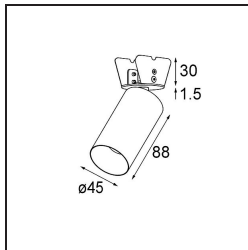

---

*Minude Semi-Recessed Adjustable 45 1x LED 2700K Medium DE White Structure*

Minude's yogic flexibility will surprise you about as much as its bare, cylindrical design. Express a refined and minimalistic look & feel on walls, on high or low ceilings. Try more than one Minude on our Pista track or on our redesigned Modupoint LED. Its long string of colours and miniature size will make a big impression.

### Specifications

Material	11461009
Light Source Type	LED
LED Type	BRIDGELUX V6 HD G7
LED technology	LED COB
CRI	Min. 90
Colour Temperature	2700K
Lifetime	L80B20 @50,000 Hours
Lamp Included	Yes
Number of Light Sources	1
CIE flux code	98 100 100 100 62
Binning (SDCM)	2
Light Direction	Down
Optic	Lens
Measured beam angle (°)	28.9
Input Voltage	Constant Current Driver Required
Electrical Class	III
IP Rating	20
Glow wire rating (°C)	960
Indoor/Outdoor	Indoor
Application	Ceiling, Wall
Mounting	Semi-Recessed
Cut-out size (mm)	ø40
Mounting depth (mm)	110.0
Adjustability	H 360° V 0°/+90°
Distance to Lighted Object (m)	0,1
Primary Colour & Primary Finish	White, Structure
Gross weight (g)	314.0
Drive current (mA)	350 500
Min. forward voltage (Vf)	14,8 15,2
Max. forward voltage (Vf)	18,0 18,6
Connected load (W)	5,7 8,5
Delivered lumens (lm)	444 598
Efficacy (lm/W)	78 70
Glare rating	12 13
Remark	• 3500K and 4000K on request