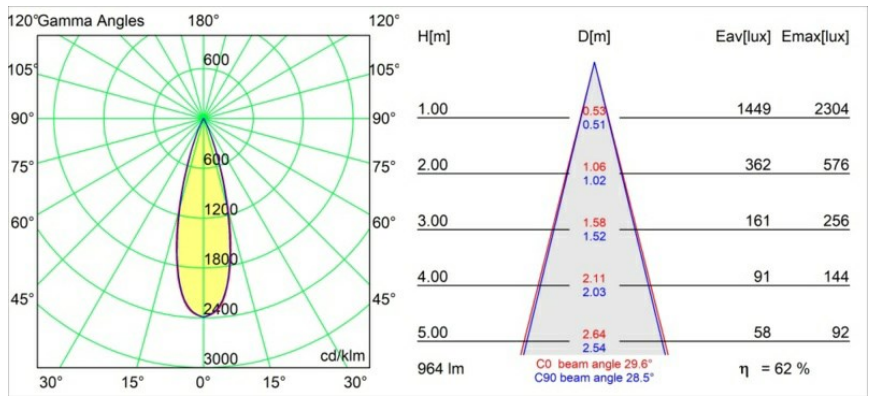

Light distribution & beam diagram