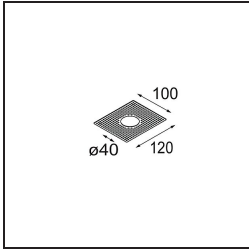

### Specifications

Material	11461009
Light Source Type	LED
LED Type	BRIDGELUX V6 HD G7
LED technology	LED COB
CRI	Min. 90
Colour Temperature	2700K
Lifetime	L80B20 @50,000 Hours
Lamp Included	Yes
Number of Light Sources	1
CIE flux code	98 100 100 100 62
Binning (SDCM)	2
Light Direction	Down
Optic	Lens
Measured beam angle (°)	28.9
Input Voltage	Constant Current Driver Required
Electrical Class	III
IP Rating	20
Glow wire rating (°C)	960
Indoor/Outdoor	Indoor
Application	Ceiling, Wall
Mounting	Semi-Recessed
Cut-out size (mm)	ø40
Mounting depth (mm)	110.0
Adjustability	H 360° V 0°/+90°
Distance to Lighted Object (m)	0,1
Primary Colour & Primary Finish	White, Structure
Gross weight (g)	314.0
Drive current (mA)	350 500
Min. forward voltage (Vf)	14,8 15,2
Max. forward voltage (Vf)	18,0 18,6
Connected load (W)	5,7 8,5
Delivered lumens (lm)	444 598
Efficacy (lm/W)	78 70
Glare rating	12 13
Remark	• 3500K and 4000K on request

**TM30 & CRI diagram**

**Light distribution & beam diagram**

**Installation Accessories**

**10889530** Installation Housing 123x100x80

**12293130** Plaster Kit 100x120-40 1x

Choose a required accessory