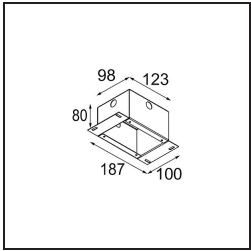

Installation Accessories

10889530 Installation Housing 123x100x80