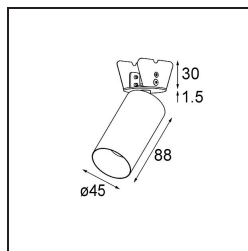

Date
Customer
Project
Type

*Minude Semi-Recessed Adjustable 45 1x LED 2700K Medium DE White Structure*

Minude's yogic flexibility will surprise you about as much as its bare, cylindrical design. Express a refined and minimalistic look & feel on walls, on high or low ceilings. Try more than one Minude on our Pista track or on our redesigned Modupoint LED. Its long string of colours and miniature size will make a big impression.

### Specifications

Material	11461009
Light Source Type	LED
LED Type	BRIDGELUX V6 HD G7
LED technology	LED COB
CRI	Min. 90
Colour Temperature	2700K
Lifetime	L80B20 @50,000 Hours
Lamp Included	Yes
Number of Light Sources	1
CIE flux code	98 100 100 100 62
Binning (SDCM)	2
Light Direction	Down
Optic	Lens
Measured beam angle (°)	28.9
Input Voltage	Constant Current Driver Required
Electrical Class	III
IP Rating	20
Glow wire rating (°C)	960
Indoor/Outdoor	Indoor
Application	Ceiling, Wall
Mounting	Semi-Recessed
Cut-out size (mm)	ø40
Mounting depth (mm)	110.0
Adjustability	H 360° V 0°/+90°
Distance to Lighted Object (m)	0,1
Primary Colour & Primary Finish	White, Structure
Gross weight (g)	314.0
Drive current (mA)	350      500
Min. forward voltage (Vf)	14,8      15,2
Max. forward voltage (Vf)	18,0      18,6
Connected load (W)	5,7      8,5
Delivered lumens (lm)	444      598
Efficacy (lm/W)	78      70
Glare rating	12      13
Remark	• 3500K and 4000K on request