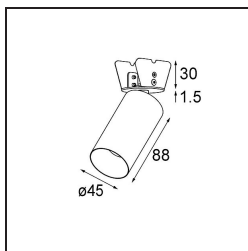

Date
Customer
Project
Type

*Minude Semi-Recessed Adjustable 45 1x LED 2700K Medium DE White Structure*

Minude's yogic flexibility will surprise you about as much as its bare, cylindrical design. Express a refined and minimalistic look & feel on walls, on high or low ceilings. Try more than one Minude on our Pista track or on our redesigned Modupoint LED. Its long string of colours and miniature size will make a big impression.

### Specifications

Material	11461009
Light Source Type	LED
LED Type	BRIDGELUX V6 HD G7
LED technology	LED COB
CRI	Min. 90
Colour Temperature	2700K
Lifetime	L80B10 @50,000 Hours
Lamp Included	Yes
Number of Light Sources	1
CIE flux code	98 100 100 100 62
Binning (SDCM)	2
Light Direction	Down
Optic	Lens
Measured beam angle (°)	28.9
Input Voltage	Constant Current Driver Required
Electrical Class	III
IP Rating	20
Glow wire rating (°C)	960
Indoor/Outdoor	Indoor
Application	Ceiling, Wall
Mounting	Semi-Recessed
Cut-out size (mm)	ø40
Mounting depth (mm)	110.0
Adjustability	H 360° V 0°/+90°
Distance to Lighted Object (m)	0,1
Primary Colour & Primary Finish	White, Structure
Gross weight (g)	314.0
Drive current (mA)	350      500
Min. forward voltage (Vf)	14,8      15,2
Max. forward voltage (Vf)	18,0      18,6
Connected load (W)	5,7      8,5
Delivered lumens (lm)	444      598
Efficacy (lm/W)	78      70
Glare rating	12      13
Remark	• 3500K and 4000K on request