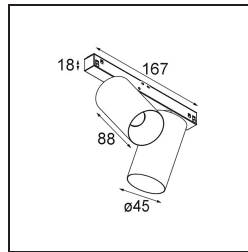

Specifications

Material	11460781
Light Source Type	LED
LED Type	BRIDGELUX V6 HD G7
LED technology	LED COB
CRI	Min. 90
Colour Temperature	3000K
Lifetime	L80B10 @50,000 Hours
Lamp Included	Yes
Number of Light Sources	2
CIE flux code	100 100 100 100 70
Binning (SDCM)	2
Light Direction	Down
Optic	Lens
Measured beam angle (°)	31.2
Input Voltage	48Vdc
Luminaire power (W)	20.0
Electrical Class	III
IP Rating	20
Glow wire rating (°C)	960
Dimming Protocol	DALI
DALI Standard	DALI-2
Indoor/Outdoor	Indoor
Application	Ceiling, Wall
Adjustability	H 360° V 0°/+90°
Distance to Lighted Object (m)	0,1
Primary Colour & Primary Finish	Black, Brushed Anodised
Gross weight (g)	566.0
Luminous flux per lamp (lm)	698
Efficacy (lm/W)	70
Glare rating	1