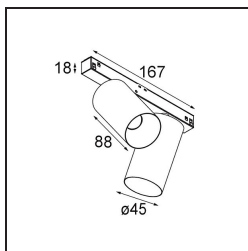

Specifications

Material	11460782
Light Source Type	LED
LED Type	BRIDGELUX V6 HD G7
LED technology	LED COB
CRI	Min. 90
Colour Temperature	3000K
Lifetime	L80B10 @50,000 Hours
Lamp Included	Yes
Number of Light Sources	2
CIE flux code	100 100 100 100 69
Binning (SDCM)	2
Light Direction	Down
Optic	Lens
Measured beam angle (°)	29.2
Input Voltage	48Vdc
Luminaire power (W)	20.0
Electrical Class	III
IP Rating	20
Glow wire rating (°C)	960
Dimming Protocol	DALI
DALI Standard	DALI-2
Indoor/Outdoor	Indoor
Application	Ceiling, Wall
Adjustability	H 360° V 0°/+90°
Distance to Lighted Object (m)	0,1
Primary Colour & Primary Finish	Bronze, Brushed Anodised
Gross weight (g)	566.0
Luminous flux per lamp (lm)	607
Efficacy (lm/W)	61
Glare rating	1
Remark	<ul style="list-style-type: none"> • 3500K and 4000K on request • White Pista 48V luminaires have a white track adapter. All other Pista 48V luminaires have a black track adapter. Deviation from this is only possible on request. • This Track 48V luminaire can not be used in the