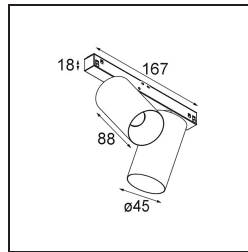

### Specifications

Material	11460782
Light Source Type	LED
LED Type	BRIDGELUX V6 HD G7
LED technology	LED COB
CRI	Min. 90
Colour Temperature	3000K
Lifetime	L80B10 @50,000 Hours
Lamp Included	Yes
Number of Light Sources	2
CIE flux code	100 100 100 100 69
Binning (SDCM)	2
Light Direction	Down
Optic	Lens
Measured beam angle (°)	29.2
Input Voltage	48Vdc
Luminaire power (W)	20.0
Electrical Class	III
IP Rating	20
Glow wire rating (°C)	960
Dimming Protocol	DALI
DALI Standard	DALI-2
Indoor/Outdoor	Indoor
Application	Ceiling, Wall
Adjustability	H 360° V 0°/+90°
Distance to Lighted Object (m)	0,1
Primary Colour & Primary Finish	Bronze, Brushed Anodised
Gross weight (g)	566.0
Luminous flux per lamp (lm)	607
Efficacy (lm/W)	61
Glare rating	1