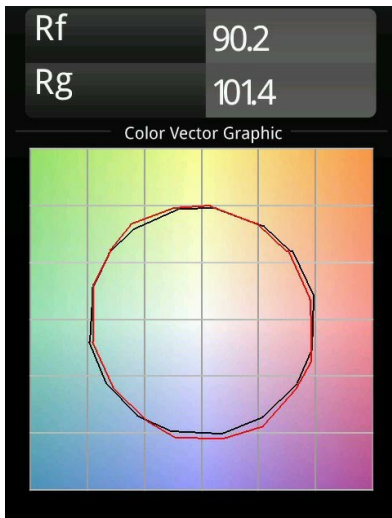

TM30 & CRI diagram