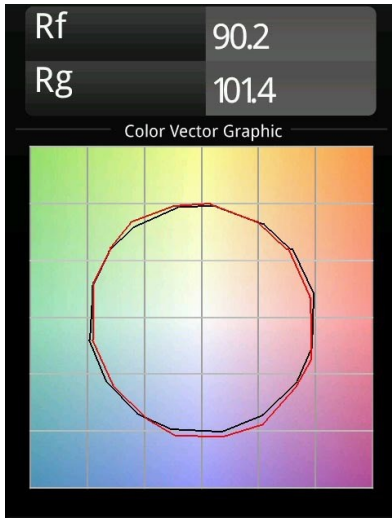

### Specifications

Material	11460709
Light Source Type	LED
LED Type	BRIDGELUX V6 HD G7
LED technology	LED COB
CRI	Min. 90
Colour Temperature	3000K
Lifetime	L80B10 @50,000 Hours
Lamp Included	Yes
Number of Light Sources	2
CIE flux code	98 99 100 100 72
Binning (SDCM)	2
Light Direction	Down
Optic	Lens
Measured beam angle (°)	29.6
Input Voltage	48Vdc
Luminaire power (W)	20.0
Electrical Class	III
IP Rating	20
Glow wire rating (°C)	960
Dimming Protocol	DALI
DALI Standard	DALI-2
Indoor/Outdoor	Indoor
Application	Ceiling, Wall
Adjustability	H 360° V 0°/+90°
Distance to Lighted Object (m)	0,1
Primary Colour & Primary Finish	White, Structure
Gross weight (g)	566.0
Luminous flux per lamp (lm)	610
Efficacy (lm/W)	61
Glare rating	13

**TM30 & CRI diagram**

**Light distribution & beam diagram**