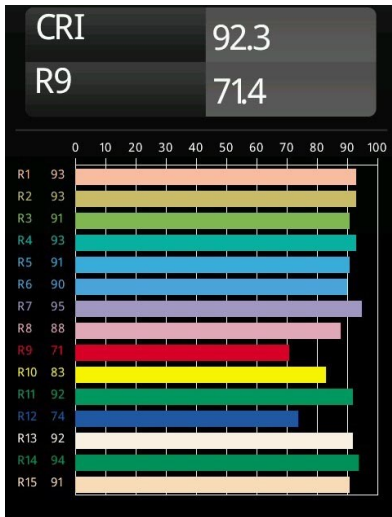

### Specifications

Material	11460709
Light Source Type	LED
LED Type	BRIDGELUX V6 HD G7
LED technology	LED COB
CRI	Min. 90
Colour Temperature	3000K
Lifetime	L80B10 @50,000 Hours
Lamp Included	Yes
Number of Light Sources	2
CIE flux code	98 99 100 100 72
Binning (SDCM)	2
Light Direction	Down
Optic	Lens
Measured beam angle (°)	29.6
Input Voltage	48Vdc
Luminaire power (W)	20.0
Electrical Class	III
IP Rating	20
Glow wire rating (°C)	960
Dimming Protocol	DALI
DALI Standard	DALI-2
Indoor/Outdoor	Indoor
Application	Ceiling, Wall
Adjustability	H 360° V 0°/+90°
Distance to Lighted Object (m)	0,1
Primary Colour & Primary Finish	White, Structure
Gross weight (g)	566.0
Luminous flux per lamp (lm)	610
Efficacy (lm/W)	61
Glare rating	13

---

Remark

- 3500K and 4000K on request
  - White Pista 48V luminaires have a white track adapter. All other Pista 48V luminaires have a black track adapter. Deviation from this is only possible on request.
  - This Track 48V luminaire can not be used in the upper part of a Pista Track 48V Profile Suspended Up/Down.
  - This is not a complete product. Pista track 48V system required.
  - For installations without dimmer, it is recommended to use 1-10 V luminaires.
-

**TM30 & CRI diagram**

**Light distribution & beam diagram**