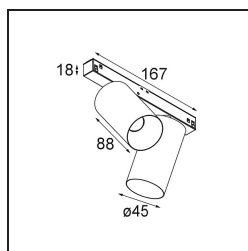

Specifications

Material	11460709
Light Source Type	LED
LED Type	BRIDGELUX V6 HD G7
LED technology	LED COB
CRI	Min. 90
Colour Temperature	3000K
Lifetime	L80B10 @50,000 Hours
Lamp Included	Yes
Number of Light Sources	2
CIE flux code	98 99 100 100 72
Binning (SDCM)	2
Light Direction	Down
Optic	Lens
Measured beam angle (°)	29.6
Input Voltage	48Vdc
Luminaire power (W)	20.0
Electrical Class	III
IP Rating	20
Glow wire rating (°C)	960
Dimming Protocol	DALI
DALI Standard	DALI-2
Indoor/Outdoor	Indoor
Application	Ceiling, Wall
Adjustability	H 360° V 0°/+90°
Distance to Lighted Object (m)	0,1
Primary Colour & Primary Finish	White, Structure
Gross weight (g)	566.0
Luminous flux per lamp (lm)	610
Efficacy (lm/W)	61
Glare rating	13