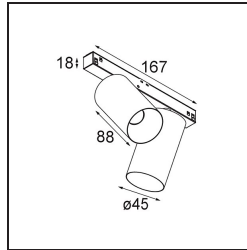

### Specifications

Material	11460709
Light Source Type	LED
LED Type	BRIDGELUX V6 HD G7
LED technology	LED COB
CRI	Min. 90
Colour Temperature	3000K
Lifetime	L80B10 @50,000 Hours
Lamp Included	Yes
Number of Light Sources	2
CIE flux code	98 99 100 100 72
Binning (SDCM)	2
Light Direction	Down
Optic	Lens
Measured beam angle (°)	29.6
Input Voltage	48Vdc
Luminaire power (W)	20.0
Electrical Class	III
IP Rating	20
Glow wire rating (°C)	960
Dimming Protocol	DALI
DALI Standard	DALI-2
Indoor/Outdoor	Indoor
Application	Ceiling, Wall
Adjustability	H 360° V 0°/+90°
Distance to Lighted Object (m)	0,1
Primary Colour & Primary Finish	White, Structure
Gross weight (g)	566.0
Luminous flux per lamp (lm)	610
Efficacy (lm/W)	61
Glare rating	13