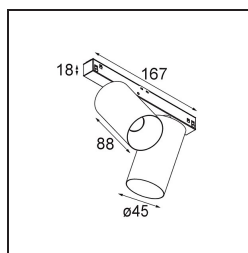

Specifications

Material	11460632
Light Source Type	LED
LED Type	BRIDGELUX V6 HD G7
LED technology	LED COB
CRI	Min. 90
Colour Temperature	3000K
Lifetime	L80B10 @50,000 Hours
Lamp Included	Yes
Number of Light Sources	2
CIE flux code	100 100 100 100 70
Binning (SDCM)	2
Light Direction	Down
Optic	Lens
Measured beam angle (°)	28.9
Input Voltage	48Vdc
Luminaire power (W)	20.0
Electrical Class	III
IP Rating	20
Glow wire rating (°C)	960
Dimming Protocol	1-10V
Indoor/Outdoor	Indoor
Application	Ceiling, Wall
Adjustability	H 360° V 0°/+90°
Distance to Lighted Object (m)	0,1
Primary Colour & Primary Finish	Black, Structure
Gross weight (g)	566.0
Luminous flux per lamp (lm)	591
Efficacy (lm/W)	59
Glare rating	1