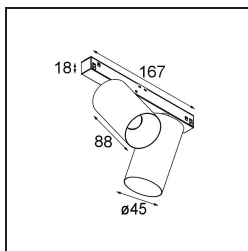

Specifications

Material	11460532
Light Source Type	LED
LED Type	BRIDGELUX V6 HD G7
LED technology	LED COB
CRI	Min. 90
Colour Temperature	2700K
Lifetime	L80B10 @50,000 Hours
Lamp Included	Yes
Number of Light Sources	2
CIE flux code	100 100 100 100 70
Binning (SDCM)	2
Light Direction	Down
Optic	Lens
Measured beam angle (°)	28.9
Input Voltage	48Vdc
Luminaire power (W)	20.0
Electrical Class	III
IP Rating	20
Glow wire rating (°C)	960
Dimming Protocol	DALI
DALI Standard	DALI-2
Indoor/Outdoor	Indoor
Application	Ceiling, Wall
Adjustability	H 360° V 0°/+90°
Distance to Lighted Object (m)	0,1
Primary Colour & Primary Finish	Black, Structure
Gross weight (g)	566.0
Luminous flux per lamp (lm)	579
Efficacy (lm/W)	58
Glare rating	1