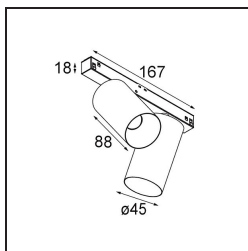

Specifications

Material	11460532
Light Source Type	LED
LED Type	BRIDGELUX V6 HD G7
LED technology	LED COB
CRI	Min. 90
Colour Temperature	2700K
Lifetime	L80B20 @50,000 Hours
Lamp Included	Yes
Number of Light Sources	2
CIE flux code	100 100 100 100 70
Binning (SDCM)	2
Light Direction	Down
Optic	Lens
Measured beam angle (°)	28.9
Input Voltage	48Vdc
Luminaire power (W)	20.0
Electrical Class	III
IP Rating	20
Glow wire rating (°C)	960
Dimming Protocol	DALI
DALI Standard	DALI version-1
Indoor/Outdoor	Indoor
Application	Ceiling, Wall
Adjustability	H 360° V 0°/+90°
Distance to Lighted Object (m)	0,1
Primary Colour & Primary Finish	Black, Structure
Gross weight (g)	566.0
Delivered lumens (lm)	579
Efficacy (lm/W)	58
Glare rating	1
Remark	<ul style="list-style-type: none"> • 3500K and 4000K on request • White Pista 48V luminaires have a white track adapter. All other Pista 48V luminaires have a black track adapter. Deviation from this is only possible on request. • This Track 48V luminaire can not be used in the upper part of a Pista Track 48V Profile