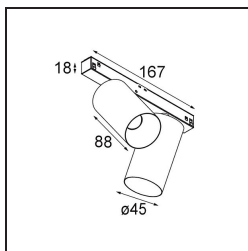

### Specifications

Material	11460532
Light Source Type	LED
LED Type	BRIDGELUX V6 HD G7
LED technology	LED COB
CRI	Min. 90
Colour Temperature	2700K
Lifetime	L80B10 @50,000 Hours
Lamp Included	Yes
Number of Light Sources	2
CIE flux code	100 100 100 100 70
Binning (SDCM)	2
Light Direction	Down
Optic	Lens
Measured beam angle (°)	28.9
Input Voltage	48Vdc
Luminaire power (W)	20.0
Electrical Class	III
IP Rating	20
Glow wire rating (°C)	960
Dimming Protocol	DALI
DALI Standard	DALI version-1
Indoor/Outdoor	Indoor
Application	Ceiling, Wall
Adjustability	H 360° V 0°/+90°
Distance to Lighted Object (m)	0,1
Primary Colour & Primary Finish	Black, Structure
Gross weight (g)	566.0
Delivered lumens (lm)	579
Efficacy (lm/W)	58
Glare rating	1
Remark	<ul style="list-style-type: none"> <li>• 3500K and 4000K on request</li> <li>• White Pista 48V luminaires have a white track adapter. All other Pista 48V luminaires have a black track adapter. Deviation from this is only possible on request.</li> <li>• This Track 48V luminaire can not be used in the upper part of a Pista Track 48V Profile</li> </ul>