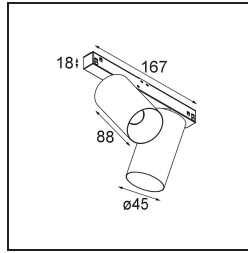

Specifications

Material	11460532
Light Source Type	LED
LED Type	BRIDGELUX V6 HD G7
LED technology	LED COB
CRI	Min. 90
Colour Temperature	2700K
Lifetime	L80B10 @50,000 Hours
Lamp Included	Yes
Number of Light Sources	2
CIE flux code	100 100 100 100 70
Binning (SDCM)	2
Light Direction	Down
Optic	Lens
Measured beam angle (°)	28.9
Input Voltage	48Vdc
Luminaire power (W)	20.0
Electrical Class	III
IP Rating	20
Glow wire rating (°C)	960
Dimming Protocol	DALI
DALI Standard	DALI-2
Indoor/Outdoor	Indoor
Application	Ceiling, Wall
Adjustability	H 360° V 0°/+90°
Distance to Lighted Object (m)	0,1
Primary Colour & Primary Finish	Black, Structure
Gross weight (g)	566.0
Luminous flux per lamp (lm)	579
Efficacy (lm/W)	58
Glare rating	1