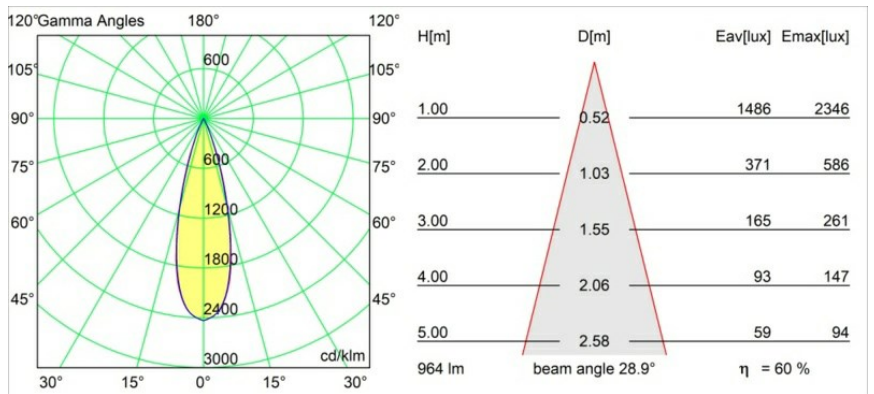

Light distribution & beam diagram