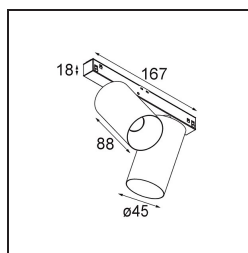

### Specifications

Material	11460541
Light Source Type	LED
LED Type	BRIDGELUX V6 HD G7
LED technology	LED COB
CRI	Min. 90
Colour Temperature	2700K
Lifetime	L80B10 @50,000 Hours
Lamp Included	Yes
Number of Light Sources	2
CIE flux code	99 100 100 100 73
Binning (SDCM)	2
Light Direction	Down
Optic	Lens
Measured beam angle (°)	29.6
Input Voltage	48Vdc
Luminaire power (W)	20.0
Electrical Class	III
IP Rating	20
Glow wire rating (°C)	960
Dimming Protocol	DALI
DALI Standard	DALI-2
Indoor/Outdoor	Indoor
Application	Ceiling, Wall
Adjustability	H 360° V 0°/+90°
Distance to Lighted Object (m)	0,1
Primary Colour & Primary Finish	Champagne, Brushed Anodised
Gross weight (g)	566.0
Luminous flux per lamp (lm)	605
Efficacy (lm/W)	61
Glare rating	5