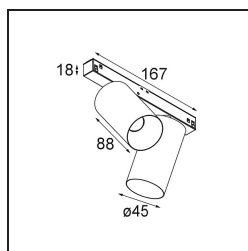

Specifications

Material	11460509
Light Source Type	LED
LED Type	BRIDGELUX V6 HD G7
LED technology	LED COB
CRI	Min. 90
Colour Temperature	2700K
Lifetime	L80B10 @50,000 Hours
Lamp Included	Yes
Number of Light Sources	2
CIE flux code	98 99 100 100 72
Binning (SDCM)	2
Light Direction	Down
Optic	Lens
Measured beam angle (°)	29.6
Input Voltage	48Vdc
Luminaire power (W)	20.0
Electrical Class	III
IP Rating	20
Glow wire rating (°C)	960
Dimming Protocol	DALI
DALI Standard	DALI-2
Indoor/Outdoor	Indoor
Application	Ceiling, Wall
Adjustability	H 360° V 0°/+90°
Distance to Lighted Object (m)	0,1
Primary Colour & Primary Finish	White, Structure
Gross weight (g)	566.0
Luminous flux per lamp (lm)	598
Efficacy (lm/W)	60
Glare rating	13