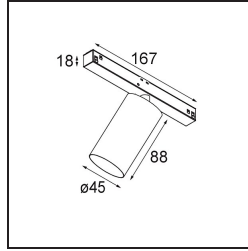

**Specifications**

Material	11460384
Light Source Type	LED
LED Type	BRIDGELUX V6 HD G7
LED technology	LED COB
CRI	Min. 90
Colour Temperature	3000K
Lifetime	L80B10 @50,000 Hours
Lamp Included	Yes
Number of Light Sources	1
CIE flux code	100 100 100 100 71
Binning (SDCM)	2
Light Direction	Down
Optic	Lens
Measured beam angle (°)	29.3
Input Voltage	48Vdc
Luminaire power (W)	11.0
Electrical Class	III
IP Rating	20
Glow wire rating (°C)	960
Dimming Protocol	DALI
DALI Standard	DALI-2
Indoor/Outdoor	Indoor
Application	Ceiling, Wall
Adjustability	H 360° V 0°/+90°
Distance to Lighted Object (m)	0,1
Primary Colour & Primary Finish	Silver Bronze, Brushed Anodised
Gross weight (g)	394.0
Luminous flux per lamp (lm)	612
Efficacy (lm/W)	56
Glare rating	2