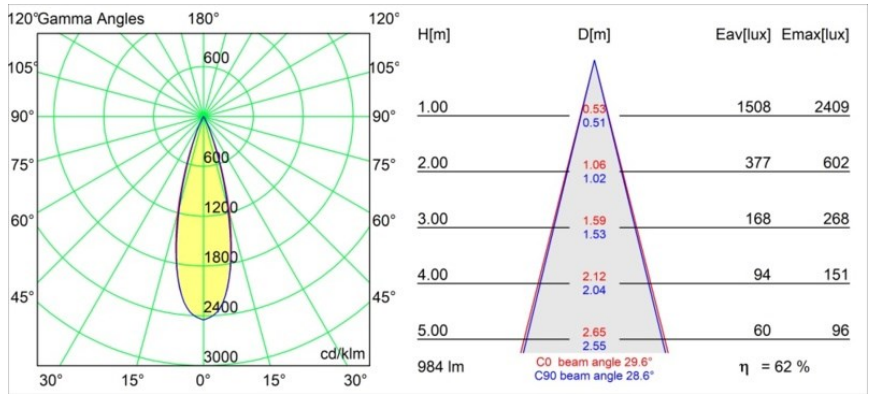

Light distribution & beam diagram