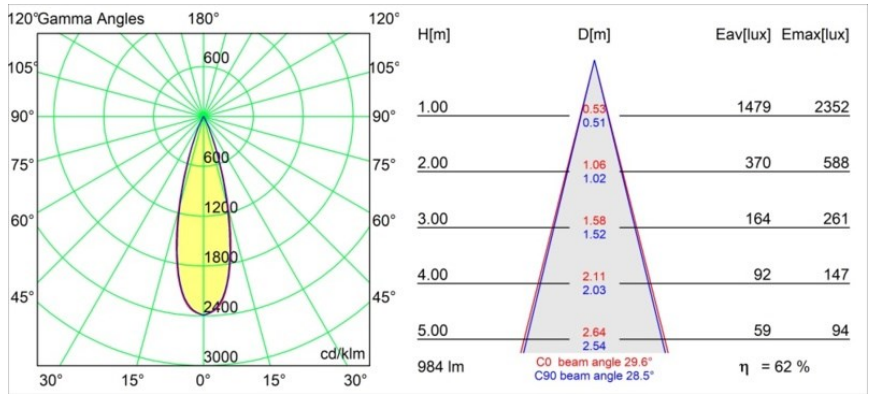

Light distribution & beam diagram