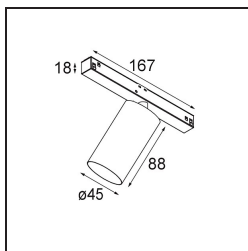


Date

Customer

Project

Type

Minude Track 48V Adjustable 45 1x LED 3000K Medium 1-10V Black Structure

Minude's yogic flexibility will surprise you about as much as its bare, cylindrical design. Express a refined and minimalistic look & feel on walls, on high or low ceilings. Try more than one Minude on our Pista track or on our redesigned Modupoint LED. Its long string of colours and miniature size will make a big impression.

Specifications

Material	11460232
Light Source Type	LED
LED Type	BRIDGELUX V6 HD G7
LED technology	LED COB
CRI	Min. 90
Colour Temperature	3000K
Lifetime	L80B10 @50,000 Hours
Lamp Included	Yes
Number of Light Sources	1
CIE flux code	100 100 100 100 70
Binning (SDCM)	2
Light Direction	Down
Optic	Lens
Measured beam angle (°)	28.9
Input Voltage	48Vdc
Luminaire power (W)	11.0
Electrical Class	III
IP Rating	20
Glow wire rating (°C)	960
Dimming Protocol	1-10V
Indoor/Outdoor	Indoor
Application	Ceiling, Wall
Adjustability	H 360° V 0°/+90°
Distance to Lighted Object (m)	0,1
Primary Colour & Primary Finish	Black, Structure
Gross weight (g)	394.0
Luminous flux per lamp (lm)	591
Efficacy (lm/W)	54
Glare rating	1