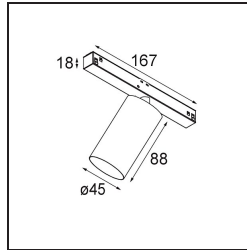

Specifications

Material	11460184
Light Source Type	LED
LED Type	BRIDGELUX V6 HD G7
LED technology	LED COB
CRI	Min. 90
Colour Temperature	2700K
Lifetime	L80B10 @50,000 Hours
Lamp Included	Yes
Number of Light Sources	1
CIE flux code	100 100 100 100 71
Binning (SDCM)	2
Light Direction	Down
Optic	Lens
Measured beam angle (°)	29.3
Input Voltage	48Vdc
Luminaire power (W)	11.0
Electrical Class	III
IP Rating	20
Glow wire rating (°C)	960
Dimming Protocol	DALI
DALI Standard	DALI-2
Indoor/Outdoor	Indoor
Application	Ceiling, Wall
Adjustability	H 360° V 0°/+90°
Distance to Lighted Object (m)	0,1
Primary Colour & Primary Finish	Silver Bronze, Brushed Anodised
Gross weight (g)	394.0
Luminous flux per lamp (lm)	599
Efficacy (lm/W)	54
Glare rating	2