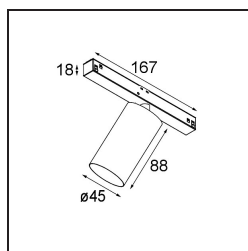

### Specifications

Material	11460182
Light Source Type	LED
LED Type	BRIDGELUX V6 HD G7
LED technology	LED COB
CRI	Min. 90
Colour Temperature	2700K
Lifetime	L80B10 @50,000 Hours
Lamp Included	Yes
Number of Light Sources	1
CIE flux code	100 100 100 100 69
Binning (SDCM)	2
Light Direction	Down
Optic	Lens
Measured beam angle (°)	29.2
Input Voltage	48Vdc
Luminaire power (W)	11.0
Electrical Class	III
IP Rating	20
Glow wire rating (°C)	960
Dimming Protocol	DALI
DALI Standard	DALI-2
Indoor/Outdoor	Indoor
Application	Ceiling, Wall
Adjustability	H 360° V 0°/+90°
Distance to Lighted Object (m)	0,1
Primary Colour & Primary Finish	Bronze, Brushed Anodised
Gross weight (g)	394.0
Luminous flux per lamp (lm)	595
Efficacy (lm/W)	54
Glare rating	1