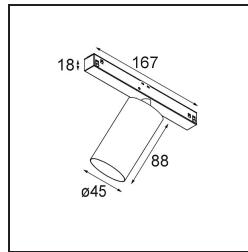

### Specifications

Material	11460182
Light Source Type	LED
LED Type	BRIDGELUX V6 HD G7
LED technology	LED COB
CRI	Min. 90
Colour Temperature	2700K
Lifetime	L80B10 @50,000 Hours
Lamp Included	Yes
Number of Light Sources	1
CIE flux code	100 100 100 100 69
Binning (SDCM)	2
Light Direction	Down
Optic	Lens
Measured beam angle (°)	29.2
Input Voltage	48Vdc
Luminaire power (W)	11.0
Electrical Class	III
IP Rating	20
Glow wire rating (°C)	960
Dimming Protocol	DALI
DALI Standard	DALI-2
Indoor/Outdoor	Indoor
Application	Ceiling, Wall
Adjustability	H 360° V 0°/+90°
Distance to Lighted Object (m)	0,1
Primary Colour & Primary Finish	Bronze, Brushed Anodised
Gross weight (g)	394.0
Luminous flux per lamp (lm)	595
Efficacy (lm/W)	54
Glare rating	1