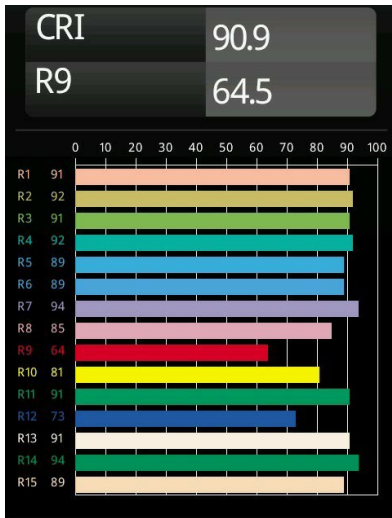

Date
Customer
Project
Type

Minude Track 48V Adjustable 45 lx LED 2700K Medium DALI Champagne Brushed Anodised

Minude's yogic flexibility will surprise you about as much as its bare, cylindrical design. Express a refined and minimalistic look & feel on walls, on high or low ceilings. Try more than one Minude on our Pista track or on our redesigned Modupoint LED. Its long string of colours and miniature size will make a big impression.

Specifications

Material	11460141
Light Source Type	LED
LED Type	BRIDGELUX V6 HD G7
LED technology	LED COB
CRI	Min. 90
Colour Temperature	2700K
Lifetime	L80B20 @50,000 Hours
Lamp Included	Yes
Number of Light Sources	1
CIE flux code	99 100 100 100 73
Binning (SDCM)	2
Light Direction	Down
Optic	Lens
Measured beam angle (°)	29.6
Input Voltage	48Vdc
Luminaire power (W)	11.0
Electrical Class	III
IP Rating	20
Glow wire rating (°C)	960
Dimming Protocol	DALI
DALI Standard	DALI version-1
Indoor/Outdoor	Indoor
Application	Ceiling, Wall
Adjustability	H 360° V 0°/+90°
Distance to Lighted Object (m)	0,1
Primary Colour & Primary Finish	Champagne, Brushed Anodised
Gross weight (g)	394.0
Delivered lumens (lm)	605
Efficacy (lm/W)	55
Glare rating	5

Remark

- 3500K and 4000K on request
- White Pista 48V luminaires have a white track adapter. All other Pista 48V luminaires have a black track adapter. Deviation from this is only possible on request.
- This Track 48V luminaire can not be used in the upper part of a Pista Track 48V Profile