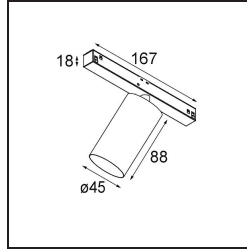

Specifications

Material	11460141
Light Source Type	LED
LED Type	BRIDGELUX V6 HD G7
LED technology	LED COB
CRI	Min. 90
Colour Temperature	2700K
Lifetime	L80B20 @50,000 Hours
Lamp Included	Yes
Number of Light Sources	1
CIE flux code	99 100 100 100 73
Binning (SDCM)	2
Light Direction	Down
Optic	Lens
Measured beam angle (°)	29.6
Input Voltage	48Vdc
Luminaire power (W)	11.0
Electrical Class	III
IP Rating	20
Glow wire rating (°C)	960
Dimming Protocol	DALI
DALI Standard	DALI version-1
Indoor/Outdoor	Indoor
Application	Ceiling, Wall
Adjustability	H 360° V 0°/+90°
Distance to Lighted Object (m)	0,1
Primary Colour & Primary Finish	Champagne, Brushed Anodised
Gross weight (g)	394.0
Delivered lumens (lm)	605
Efficacy (lm/W)	55
Glare rating	5
Remark	<ul style="list-style-type: none"> • 3500K and 4000K on request • White Pista 48V luminaires have a white track adapter. All other Pista 48V luminaires have a black track adapter. Deviation from this is only possible on request. • This Track 48V luminaire can not be used in the upper part of a Pista Track 48V Profile