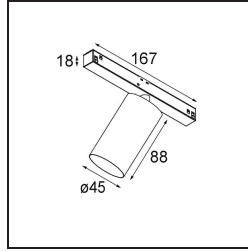

Specifications

Material	11460141
Light Source Type	LED
LED Type	BRIDGELUX V6 HD G7
LED technology	LED COB
CRI	Min. 90
Colour Temperature	2700K
Lifetime	L80B20 @50,000 Hours
Lamp Included	Yes
Number of Light Sources	1
CIE flux code	99 100 100 100 73
Binning (SDCM)	2
Light Direction	Down
Optic	Lens
Measured beam angle (°)	29.6
Input Voltage	48Vdc
Luminaire power (W)	11.0
Electrical Class	III
IP Rating	20
Glow wire rating (°C)	960
Dimming Protocol	DALI
DALI Standard	DALI version-1
Indoor/Outdoor	Indoor
Application	Ceiling, Wall
Adjustability	H 360° V 0°/+90°
Distance to Lighted Object (m)	0,1
Primary Colour & Primary Finish	Champagne, Brushed Anodised
Gross weight (g)	394.0
Delivered lumens (lm)	605
Efficacy (lm/W)	55
Glare rating	5