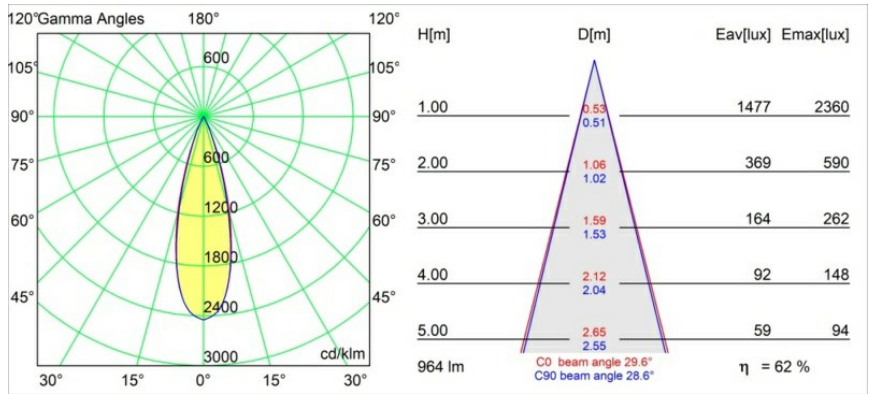

Light distribution & beam diagram