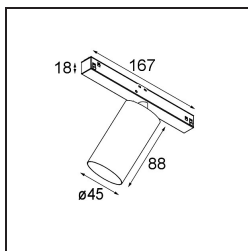

Date
Customer
Project
Type

Minude Track 48V Adjustable 45 lx LED 2700K Medium DALI Black Structure

Minude's yogic flexibility will surprise you about as much as its bare, cylindrical design. Express a refined and minimalistic look & feel on walls, on high or low ceilings. Try more than one Minude on our Pista track or on our redesigned Modupoint LED. Its long string of colours and miniature size will make a big impression.

Specifications

Material	11460132
Light Source Type	LED
LED Type	BRIDGELUX V6 HD G7
LED technology	LED COB
CRI	Min. 90
Colour Temperature	2700K
Lifetime	L80B10 @50,000 Hours
Lamp Included	Yes
Number of Light Sources	1
CIE flux code	100 100 100 100 70
Binning (SDCM)	2
Light Direction	Down
Optic	Lens
Measured beam angle (°)	28.9
Input Voltage	48Vdc
Luminaire power (W)	11.0
Electrical Class	III
IP Rating	20
Glow wire rating (°C)	960
Dimming Protocol	DALI
DALI Standard	DALI-2
Indoor/Outdoor	Indoor
Application	Ceiling, Wall
Adjustability	H 360° V 0°/+90°
Distance to Lighted Object (m)	0,1
Primary Colour & Primary Finish	Black, Structure
Gross weight (g)	394.0
Luminous flux per lamp (lm)	579
Efficacy (lm/W)	53
Glare rating	1