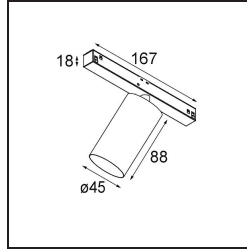

**Specifications**

Material	11460132
Light Source Type	LED
LED Type	BRIDGELUX V6 HD G7
LED technology	LED COB
CRI	Min. 90
Colour Temperature	2700K
Lifetime	L80B20 @50,000 Hours
Lamp Included	Yes
Number of Light Sources	1
CIE flux code	100 100 100 100 70
Binning (SDCM)	2
Light Direction	Down
Optic	Lens
Measured beam angle (°)	28.9
Input Voltage	48Vdc
Luminaire power (W)	11.0
Electrical Class	III
IP Rating	20
Glow wire rating (°C)	960
Dimming Protocol	DALI
DALI Standard	DALI version-1
Indoor/Outdoor	Indoor
Application	Ceiling, Wall
Adjustability	H 360° V 0°/+90°
Distance to Lighted Object (m)	0,1
Primary Colour & Primary Finish	Black, Structure
Gross weight (g)	394.0
Delivered lumens (lm)	579
Efficacy (lm/W)	53
Glare rating	1