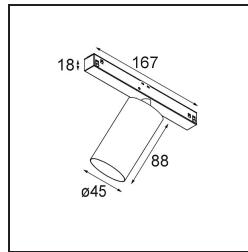

Specifications

Material	11460132
Light Source Type	LED
LED Type	BRIDGELUX V6 HD G7
LED technology	LED COB
CRI	Min. 90
Colour Temperature	2700K
Lifetime	L80B10 @50,000 Hours
Lamp Included	Yes
Number of Light Sources	1
CIE flux code	100 100 100 100 70
Binning (SDCM)	2
Light Direction	Down
Optic	Lens
Measured beam angle (°)	28.9
Input Voltage	48Vdc
Luminaire power (W)	11.0
Electrical Class	III
IP Rating	20
Glow wire rating (°C)	960
Dimming Protocol	DALI
DALI Standard	DALI-2
Indoor/Outdoor	Indoor
Application	Ceiling, Wall
Adjustability	H 360° V 0°/+90°
Distance to Lighted Object (m)	0,1
Primary Colour & Primary Finish	Black, Structure
Gross weight (g)	394.0
Luminous flux per lamp (lm)	579
Efficacy (lm/W)	53
Glare rating	1