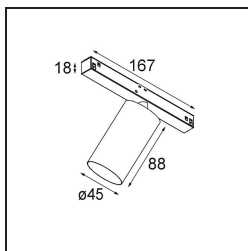

Date
Customer
Project
Type

Minute Track 48V Adjustable 45 lx LED 2700K Medium DALI Black Structure

Minute's yogic flexibility will surprise you about as much as its bare, cylindrical design. Express a refined and minimalistic look & feel on walls, on high or low ceilings. Try more than one Minute on our Pista track or on our redesigned Modupoint LED. Its long string of colours and miniature size will make a big impression.

Specifications

Material	11460132
Light Source Type	LED
LED Type	BRIDGELUX V6 HD G7
LED technology	LED COB
CRI	Min. 90
Colour Temperature	2700K
Lifetime	L80B20 @50,000 Hours
Lamp Included	Yes
Number of Light Sources	1
CIE flux code	100 100 100 100 70
Binning (SDCM)	2
Light Direction	Down
Optic	Lens
Measured beam angle (°)	28.9
Input Voltage	48Vdc
Luminaire power (W)	11.0
Electrical Class	III
IP Rating	20
Glow wire rating (°C)	960
Dimming Protocol	DALI
DALI Standard	DALI version-1
Indoor/Outdoor	Indoor
Application	Ceiling, Wall
Adjustability	H 360° V 0°/+90°
Distance to Lighted Object (m)	0,1
Primary Colour & Primary Finish	Black, Structure
Gross weight (g)	394.0
Delivered lumens (lm)	579
Efficacy (lm/W)	53
Glare rating	1