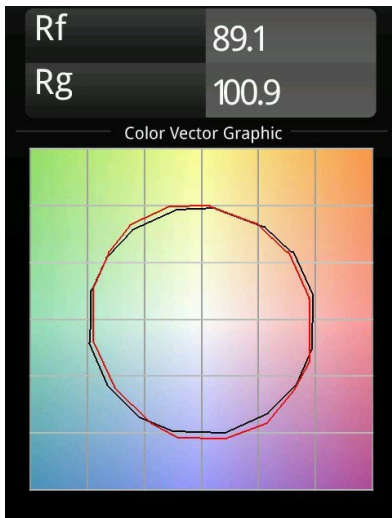

TM30 & CRI diagram