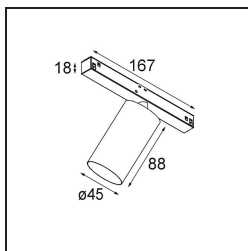

Date
Customer
Project
Type

Minute Track 48V Adjustable 45 lx LED 2700K Medium DALI Black Structure

Minute's yogic flexibility will surprise you about as much as its bare, cylindrical design. Express a refined and minimalistic look & feel on walls, on high or low ceilings. Try more than one Minute on our Pista track or on our redesigned Modupoint LED. Its long string of colours and miniature size will make a big impression.

Specifications

Material	11460132
Light Source Type	LED
LED Type	BRIDGELUX V6 HD G7
LED technology	LED COB
CRI	Min. 90
Colour Temperature	2700K
Lifetime	L80B10 @50,000 Hours
Lamp Included	Yes
Number of Light Sources	1
CIE flux code	100 100 100 100 70
Binning (SDCM)	2
Light Direction	Down
Optic	Lens
Measured beam angle (°)	28.9
Input Voltage	48Vdc
Luminaire power (W)	11.0
Electrical Class	III
IP Rating	20
Glow wire rating (°C)	960
Dimming Protocol	DALI
DALI Standard	DALI version-1
Indoor/Outdoor	Indoor
Application	Ceiling, Wall
Adjustability	H 360° V 0°/+90°
Distance to Lighted Object (m)	0,1
Primary Colour & Primary Finish	Black, Structure
Gross weight (g)	394.0
Delivered lumens (lm)	579
Efficacy (lm/W)	53
Glare rating	1