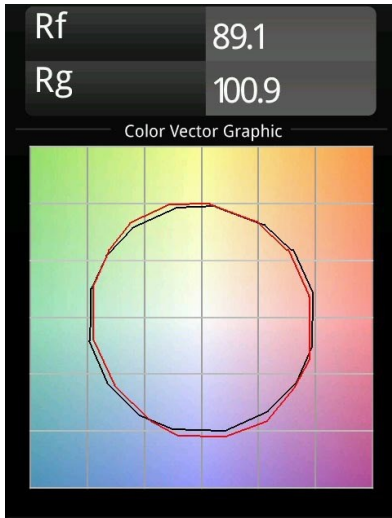

### Specifications

Material	11460109
Light Source Type	LED
LED Type	BRIDGELUX V6 HD G7
LED technology	LED COB
CRI	Min. 90
Colour Temperature	2700K
Lifetime	L80B10 @50,000 Hours
Lamp Included	Yes
Number of Light Sources	1
CIE flux code	98 99 100 100 72
Binning (SDCM)	2
Light Direction	Down
Optic	Lens
Measured beam angle (°)	29.6
Input Voltage	48Vdc
Luminaire power (W)	11.0
Electrical Class	III
IP Rating	20
Glow wire rating (°C)	960
Dimming Protocol	DALI
DALI Standard	DALI-2
Indoor/Outdoor	Indoor
Application	Ceiling, Wall
Adjustability	H 360° V 0°/+90°
Distance to Lighted Object (m)	0,1
Primary Colour & Primary Finish	White, Structure
Gross weight (g)	394.0
Luminous flux per lamp (lm)	598
Efficacy (lm/W)	54
Glare rating	13

**TM30 & CRI diagram**

**Light distribution & beam diagram**