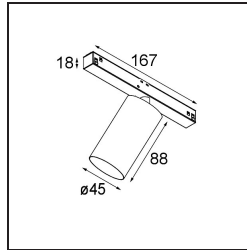

### Specifications

Material	11460109
Light Source Type	LED
LED Type	BRIDGELUX V6 HD G7
LED technology	LED COB
CRI	Min. 90
Colour Temperature	2700K
Lifetime	L80B10 @50,000 Hours
Lamp Included	Yes
Number of Light Sources	1
CIE flux code	98 99 100 100 72
Binning (SDCM)	2
Light Direction	Down
Optic	Lens
Measured beam angle (°)	29.6
Input Voltage	48Vdc
Luminaire power (W)	11.0
Electrical Class	III
IP Rating	20
Glow wire rating (°C)	960
Dimming Protocol	DALI
DALI Standard	DALI-2
Indoor/Outdoor	Indoor
Application	Ceiling, Wall
Adjustability	H 360° V 0°/+90°
Distance to Lighted Object (m)	0,1
Primary Colour & Primary Finish	White, Structure
Gross weight (g)	394.0
Luminous flux per lamp (lm)	598
Efficacy (lm/W)	54
Glare rating	13