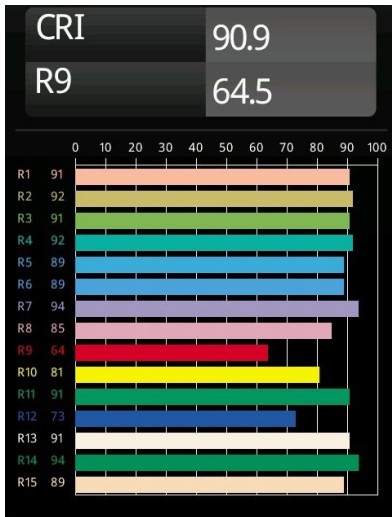

---

---

 Type
 

---

*FFD\_Minude Track 48V Adjustable 45 lx LED 2700K Medium DALI White Structure BB*

Minude's yogic flexibility will surprise you about as much as its bare, cylindrical design. Express a refined and minimalistic look & feel on walls, on high or low ceilings. Try more than one Minude on our Pista track or on our redesigned Modupoint LED. Its long string of colours and miniature size will make a big impression.

### Specifications

Material	11460109
Light Source Type	LED
LED Type	BRIDGELUX V6 HD G7
LED technology	LED COB
CRI	Min. 90
Colour Temperature	2700K
Lifetime	L80B10 @50,000 Hours
Lamp Included	Yes
Number of Light Sources	1
CIE flux code	98 99 100 100 72
Binning (SDCM)	2
Light Direction	Down
Optic	Lens
Measured beam angle (°)	29.6
Input Voltage	48Vdc
Luminaire power (W)	11.0
Electrical Class	III
IP Rating	20
Glow wire rating (°C)	960
Dimming Protocol	DALI
DALI Standard	DALI-2
Indoor/Outdoor	Indoor
Application	Ceiling, Wall
Adjustability	H 360° V 0°/+90°
Distance to Lighted Object (m)	0,1
Primary Colour & Primary Finish	White, Structure
Gross weight (g)	394.0
Luminous flux per lamp (lm)	598
Efficacy (lm/W)	54
Glare rating	13

**TM30 & CRI diagram**

**Light distribution & beam diagram**