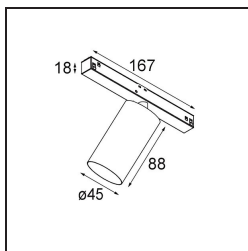

Date
Customer
Project
Type

*Minude Track 48V Adjustable 45 lx LED 2700K Medium DALI White Structure*

Minude's yogic flexibility will surprise you about as much as its bare, cylindrical design. Express a refined and minimalistic look & feel on walls, on high or low ceilings. Try more than one Minude on our Pista track or on our redesigned Modupoint LED. Its long string of colours and miniature size will make a big impression.

### Specifications

Material	11460109
Light Source Type	LED
LED Type	BRIDGELUX V6 HD G7
LED technology	LED COB
CRI	Min. 90
Colour Temperature	2700K
Lifetime	L80B10 @50,000 Hours
Lamp Included	Yes
Number of Light Sources	1
CIE flux code	98 99 100 100 72
Binning (SDCM)	2
Light Direction	Down
Optic	Lens
Measured beam angle (°)	29.6
Input Voltage	48Vdc
Luminaire power (W)	11.0
Electrical Class	III
IP Rating	20
Glow wire rating (°C)	960
Dimming Protocol	DALI
DALI Standard	DALI version-1
Indoor/Outdoor	Indoor
Application	Ceiling, Wall
Adjustability	H 360° V 0°/+90°
Distance to Lighted Object (m)	0,1
Primary Colour & Primary Finish	White, Structure
Gross weight (g)	394.0
Delivered lumens (lm)	598
Efficacy (lm/W)	54
Glare rating	13
Remark	<ul style="list-style-type: none"> <li>• 3500K and 4000K on request</li> <li>• White Pista 48V luminaires have a white track adapter. All other Pista 48V luminaires have a black track adapter. Deviation from this is only possible on request.</li> <li>• This Track 48V luminaire can not be used in the upper part of a Pista Track 48V Profile</li> </ul>