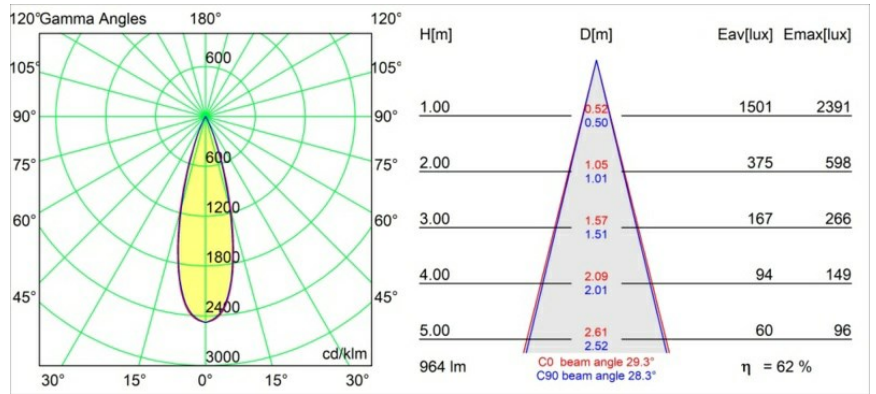

Light distribution & beam diagram