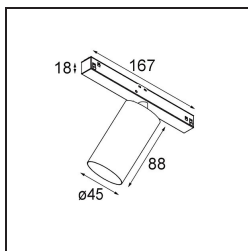

Date
Customer
Project
Type

Minude Track 48V Adjustable 45 1x LED 2700K Medium 1-10V Silver Bronze Brushed Anodised

Minude's yogic flexibility will surprise you about as much as its bare, cylindrical design. Express a refined and minimalistic look & feel on walls, on high or low ceilings. Try more than one Minude on our Pista track or on our redesigned Modupoint LED. Its long string of colours and miniature size will make a big impression.

Specifications

Material	11460084
Light Source Type	LED
LED Type	BRIDGELUX V6 HD G7
LED technology	LED COB
CRI	Min. 90
Colour Temperature	2700K
Lifetime	L80B10 @50,000 Hours
Lamp Included	Yes
Number of Light Sources	1
CIE flux code	100 100 100 100 71
Binning (SDCM)	2
Light Direction	Down
Optic	Lens
Measured beam angle (°)	29.3
Input Voltage	48Vdc
Luminaire power (W)	11.0
Electrical Class	III
IP Rating	20
Glow wire rating (°C)	960
Dimming Protocol	1-10V
Indoor/Outdoor	Indoor
Application	Ceiling, Wall
Adjustability	H 360° V 0°/+90°
Distance to Lighted Object (m)	0,1
Primary Colour & Primary Finish	Silver Bronze, Brushed Anodised
Gross weight (g)	394.0
Delivered lumens (lm)	599
Efficacy (lm/W)	54
Glare rating	2
Remark	<ul style="list-style-type: none"> • 3500K and 4000K on request • White Pista 48V luminaires have a white track adapter. All other Pista 48V luminaires have a black track adapter. Deviation from this is only possible on request. • This Track 48V luminaire can not be used in the upper part of a Pista Track 48V Profile Suspended Up/Down. • This is not a complete product. Pista track 48V