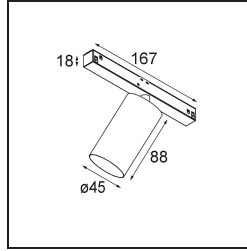

Specifications

Material	11460082
Light Source Type	LED
LED Type	BRIDGELUX V6 HD G7
LED technology	LED COB
CRI	Min. 90
Colour Temperature	2700K
Lifetime	L80B10 @50,000 Hours
Lamp Included	Yes
Number of Light Sources	1
CIE flux code	100 100 100 100 69
Binning (SDCM)	2
Light Direction	Down
Optic	Lens
Measured beam angle (°)	29.2
Input Voltage	48Vdc
Luminaire power (W)	11.0
Electrical Class	III
IP Rating	20
Glow wire rating (°C)	960
Dimming Protocol	1-10V
Indoor/Outdoor	Indoor
Application	Ceiling, Wall
Adjustability	H 360° V 0°/+90°
Distance to Lighted Object (m)	0,1
Primary Colour & Primary Finish	Bronze, Brushed Anodised
Gross weight (g)	394.0
Luminous flux per lamp (lm)	595
Efficacy (lm/W)	54
Glare rating	1