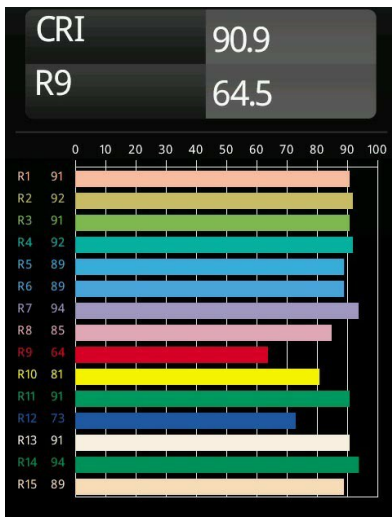

TM30 & CRI diagram