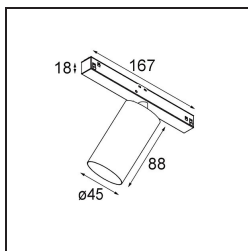

Date
Customer
Project
Type

Minude Track 48V Adjustable 45 1x LED 2700K Medium 1-10V Black Structure

Minude's yogic flexibility will surprise you about as much as its bare, cylindrical design. Express a refined and minimalistic look & feel on walls, on high or low ceilings. Try more than one Minude on our Pista track or on our redesigned Modupoint LED. Its long string of colours and miniature size will make a big impression.

Specifications

Material	11460032
Light Source Type	LED
LED Type	BRIDGELUX V6 HD G7
LED technology	LED COB
CRI	Min. 90
Colour Temperature	2700K
Lifetime	L80B20 @50,000 Hours
Lamp Included	Yes
Number of Light Sources	1
CIE flux code	100 100 100 100 70
Binning (SDCM)	2
Light Direction	Down
Optic	Lens
Measured beam angle (°)	28.9
Input Voltage	48Vdc
Luminaire power (W)	11.0
Electrical Class	III
IP Rating	20
Glow wire rating (°C)	960
Dimming Protocol	1-10V
Indoor/Outdoor	Indoor
Application	Ceiling, Wall
Adjustability	H 360° V 0°/+90°
Distance to Lighted Object (m)	0,1
Primary Colour & Primary Finish	Black, Structure
Gross weight (g)	394.0
Delivered lumens (lm)	579
Efficacy (lm/W)	53
Glare rating	1
Remark	<ul style="list-style-type: none"> • 3500K and 4000K on request • White Pista 48V luminaires have a white track adapter. All other Pista 48V luminaires have a black track adapter. Deviation from this is only possible on request. • This Track 48V luminaire can not be used in the upper part of a Pista Track 48V Profile Suspended Up/Down. • This is not a complete product. Pista track 48V