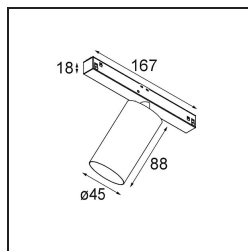

Date
Customer
Project
Type

*Minude Track 48V Adjustable 45 1x LED 2700K Medium 1-10V Black Structure*

Minude's yogic flexibility will surprise you about as much as its bare, cylindrical design. Express a refined and minimalistic look & feel on walls, on high or low ceilings. Try more than one Minude on our Pista track or on our redesigned Modupoint LED. Its long string of colours and miniature size will make a big impression.

### Specifications

Material	11460032
Light Source Type	LED
LED Type	BRIDGELUX V6 HD G7
LED technology	LED COB
CRI	Min. 90
Colour Temperature	2700K
Lifetime	L80B10 @50,000 Hours
Lamp Included	Yes
Number of Light Sources	1
CIE flux code	100 100 100 100 70
Binning (SDCM)	2
Light Direction	Down
Optic	Lens
Measured beam angle (°)	28.9
Input Voltage	48Vdc
Luminaire power (W)	11.0
Electrical Class	III
IP Rating	20
Glow wire rating (°C)	960
Dimming Protocol	1-10V
Indoor/Outdoor	Indoor
Application	Ceiling, Wall
Adjustability	H 360° V 0°/+90°
Distance to Lighted Object (m)	0,1
Primary Colour & Primary Finish	Black, Structure
Gross weight (g)	394.0
Delivered lumens (lm)	579
Efficacy (lm/W)	53
Glare rating	1
Remark	<ul style="list-style-type: none"> <li>• 3500K and 4000K on request</li> <li>• White Pista 48V luminaires have a white track adapter. All other Pista 48V luminaires have a black track adapter. Deviation from this is only possible on request.</li> <li>• This Track 48V luminaire can not be used in the upper part of a Pista Track 48V Profile Suspended Up/Down.</li> <li>• This is not a complete product. Pista track 48V</li> </ul>