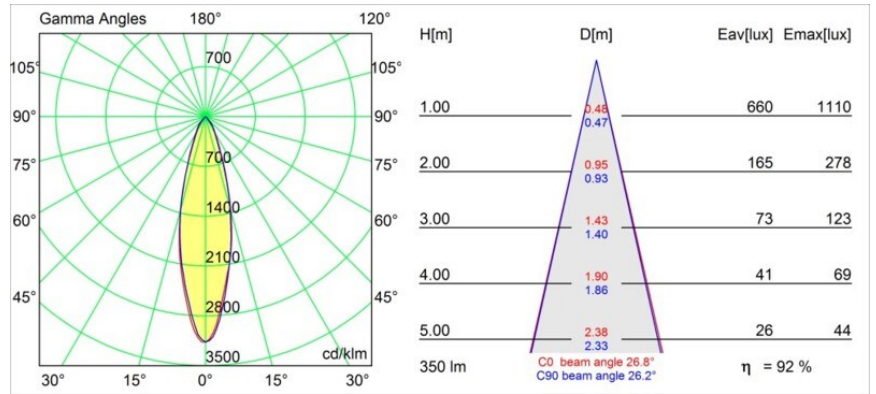

Light distribution & beam diagram