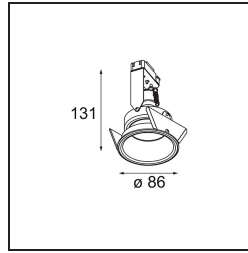

FFD_Lotis Round Recessed 86 1x IP55 LED GU10 2700K Medium Leading Edge Black Structure

Lotis Round is a recessed spotlight with a slight trim. The hallmark of this luminaire is its deeply recessed cone, which holds the light source. Known for its effortless design and high functionality, Lotis Round comes in different diameters and with various types of light sources.

Specifications

| | |
|---------------------------------|--|
| Material | 11456208 |
| Light Source Type | LED GU10 |
| LED Type | PHILIPS MASTERLED GU10 5.5W |
| LED technology | LED high power |
| CRI | Min. 90 |
| Colour Temperature | 2700K |
| Lifetime | L80B10 @25,000 Hours |
| Lamp Included | Yes |
| Number of Light Sources | 1 |
| Binning (SDCM) | 3 |
| Light Direction | Down |
| Optic | Collimator |
| Measured beam angle (°) | 26.8 |
| Input Voltage | 230V |
| Luminaire power (W) | 5.5 |
| Electrical Class | II |
| IP Rating | 55 |
| Glow wire rating (°C) | 960 |
| Dimming Protocol | Leading Edge |
| Indoor/Outdoor | Indoor |
| Application | Ceiling, Wall |
| Mounting | Recessed |
| Cut-out size (mm) | ø79 |
| Mounting depth (mm) | 135.0 |
| Adjustability | Not Applicable |
| Distance to Lighted Object (m) | 0,1 |
| Primary Colour & Primary Finish | Black, Structure |
| Gross weight (g) | 305.0 |
| Luminous flux per lamp (lm) | 323 |
| Efficacy (lm/W) | 58 |
| Glare rating | 8 |
| Remark | <ul style="list-style-type: none"> This is not a complete product. Light module required. |