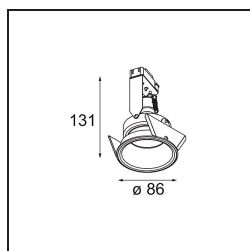

FFD\_Lotis Round Recessed 86 1x IP55 LED GU10 2700K Medium Leading Edge Black Structure

Lotis Round is a recessed spotlight with a slight trim. The hallmark of this luminaire is its deeply recessed cone, which holds the light source. Known for its effortless design and high functionality, Lotis Round comes in different diameters and with various types of light sources.

### Specifications

Material	11456208
Light Source Type	LED GU10
LED Type	PHILIPS MASTERLED GU10 5.5W
LED technology	LED high power
CRI	Min. 90
Colour Temperature	2700K
Lifetime	L80B10 @25,000 Hours
Lamp Included	Yes
Number of Light Sources	1
Binning (SDCM)	3
Light Direction	Down
Optic	Collimator
Measured beam angle (°)	26.8
Input Voltage	230V
Luminaire power (W)	5.5
Electrical Class	II
IP Rating	55
Glow wire rating (°C)	960
Dimming Protocol	Leading Edge
Indoor/Outdoor	Indoor
Application	Ceiling, Wall
Mounting	Recessed
Cut-out size (mm)	ø79
Mounting depth (mm)	135.0
Adjustability	Not Applicable
Distance to Lighted Object (m)	0,1
Primary Colour & Primary Finish	Black, Structure
Gross weight (g)	305.0
Luminous flux per lamp (lm)	323
Efficacy (lm/W)	58
Glare rating	8
Remark	<ul style="list-style-type: none"> <li>This is not a complete product. Light module required.</li> </ul>