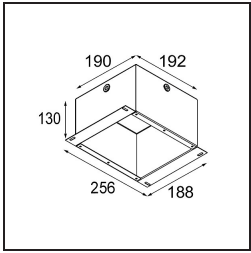

Installation Accessories

12290230 Plaster Kit 190X190 - 80 1x

10889830 Installation Housing 192x190x130

Choose a required accessory