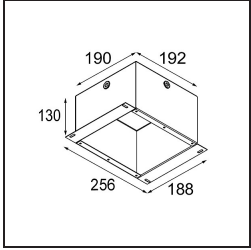

Installation Accessories

12290230 Plaster Kit 190X190 - 80 1x

10889830 Installation Housing 192x190x130

Choose a required accessory