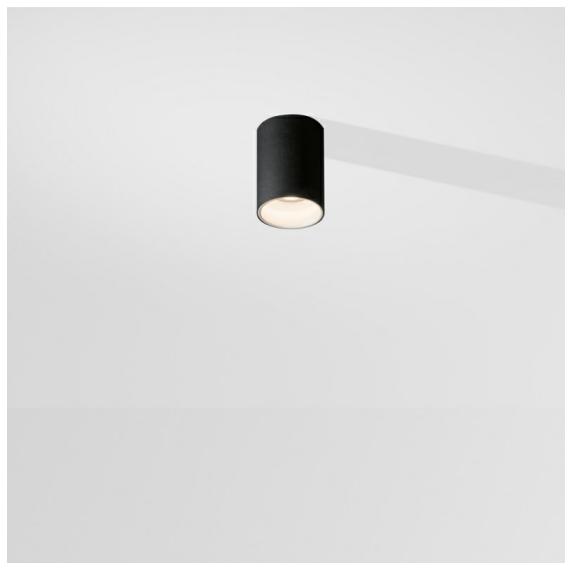

Date
Customer
Project
Type

FFD_Lotis Tube Surface 85 1x LED GU10 2700K Medium Leading Edge Black Structure - White Structure

Lotis Tubed is an extremely fun and versatile cylinder. You get to choose the colour of the spotlight and match it with a white or black cylinder. Go for a contrast between black, white and gold or choose a more uniform look instead. Surface-mounted, wall-mounted or suspended versions are available.

Specifications

Material	11450237
Light Source Type	LED GU10
LED Type	PHILIPS MASTERLED GU10 5.5W
LED technology	LED high power
CRI	Min. 90
Colour Temperature	2700K
Lifetime	L80B10 @25,000 Hours
Lamp Included	Yes
Number of Light Sources	1
Binning (SDCM)	3
Light Direction	Down
Optic	Collimator
Measured beam angle (°)	26.7
Input Voltage	230V
Luminaire power (W)	5.5
Electrical Class	I
IP Rating	20
Glow wire rating (°C)	960
Dimming Protocol	Leading Edge
Indoor/Outdoor	Indoor
Application	Ceiling
Mounting	Surface
Adjustability	Not Applicable
Distance to Lighted Object (m)	0,1
Primary Colour & Primary Finish	Black, Structure
Secondary Colour & Secondary Finish	White, Structure
Gross weight (g)	560.0
Delivered lumens (lm)	346
Efficacy (lm/W)	62
Glare rating	9