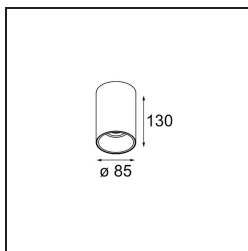

Date
Customer
Project
Type

FFD_Lotis Tube Surface 85 1x LED GU10 2700K Medium Leading Edge Black Structure - White Structure

Lotis Tubed is an extremely fun and versatile cylinder. You get to choose the colour of the spotlight and match it with a white or black cylinder. Go for a contrast between black, white and gold or choose a more uniform look instead. Surface-mounted, wall-mounted or suspended versions are available.

Specifications

Material	11450237
Light Source Type	LED GU10
LED Type	PHILIPS MASTERLED GU10 5.5W
LED technology	LED high power
CRI	Min. 90
Colour Temperature	2700K
Lifetime	L80B10 @25,000 Hours
Lamp Included	Yes
Number of Light Sources	1
Binning (SDCM)	3
Light Direction	Down
Optic	Collimator
Measured beam angle (°)	26.7
Input Voltage	230V
Luminaire power (W)	5.5
Electrical Class	I
IP Rating	20
Glow wire rating (°C)	960
Dimming Protocol	Leading Edge
Indoor/Outdoor	Indoor
Application	Ceiling
Mounting	Surface
Adjustability	Not Applicable
Distance to Lighted Object (m)	0,1
Primary Colour & Primary Finish	Black, Structure
Secondary Colour & Secondary Finish	White, Structure
Gross weight (g)	560.0
Delivered lumens (lm)	346
Efficacy (lm/W)	62
Glare rating	9

Light distribution & beam diagram