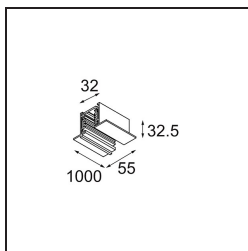

Date
Customer
Project
Type

FFD_Track 230V Non-Dim Profile Recessed 1000 White Shiny

Specifications

Material	11242401
Lamp Included	No
Number of Light Sources	0
Input Voltage	230V
Electrical Class	I
IP Rating	20
Glow wire rating (°C)	960
Indoor/Outdoor	Indoor
Application	Ceiling, Wall
Mounting	Recessed
Adjustability	Not Applicable
Primary Colour & Primary Finish	White, Shiny
Gross weight (g)	1250.0

Specifications