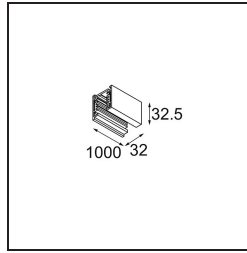

Date _____
Customer _____
Project _____
Type _____

FFD_Track 230V Non-Dim Profile Surface 1000 White Shiny

Specifications

Material	11242201
Lamp Included	No
Number of Light Sources	0
Input Voltage	230V
Electrical Class	I
IP Rating	20
Glow wire rating (°C)	960
Indoor/Outdoor	Indoor
Application	Ceiling, Wall
Mounting	Surface
Adjustability	Not Applicable
Primary Colour & Primary Finish	White, Shiny
Gross weight (g)	1050.0