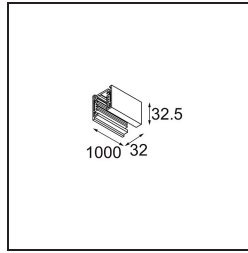

Date \_\_\_\_\_  
Customer \_\_\_\_\_  
Project \_\_\_\_\_  
Type \_\_\_\_\_

*FFD\_Track 230V Non-Dim Profile Surface 1000 White Shiny*

**Specifications**

Material	11242201
Lamp Included	No
Number of Light Sources	0
Input Voltage	230V
Electrical Class	I
IP Rating	20
Glow wire rating (°C)	960
Indoor/Outdoor	Indoor
Application	Ceiling, Wall
Mounting	Surface
Adjustability	Not Applicable
Primary Colour & Primary Finish	White, Shiny
Gross weight (g)	1050.0