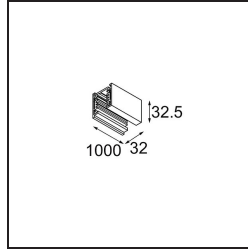

Date _____
Customer _____
Project _____
Type _____

FFD_Track 230V Non-Dim Profile Surface 1000 White Shiny

Specifications

Material	11242201
Lamp Included	No
Number of Light Sources	0
Input Voltage	230V
Electrical Class	I
IP Rating	20
Glow wire rating (°C)	960
Indoor/Outdoor	Indoor
Application	Ceiling, Wall
Mounting	Surface
Adjustability	Not Applicable
Primary Colour & Primary Finish	White, Shiny
Gross weight (g)	1050.0