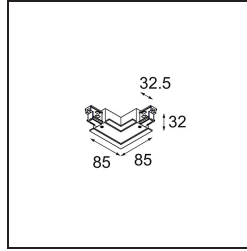

Date
Customer
Project
Type

FFD_Track 230V Connection 90° Electrical/Mechanical (For Recessed Mounting) Outside White Shiny

Specifications

Material	11242101
Lamp Included	No
Number of Light Sources	0
Input Voltage	230V
Electrical Class	I
IP Rating	20
Glow wire rating (°C)	960
Indoor/Outdoor	Indoor
Adjustability	Not Applicable
Primary Colour & Primary Finish	White, Shiny
Gross weight (g)	190.0