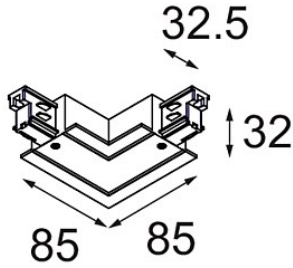

Date
Customer
Project
Type

FFD_Track 230V Connection 90° Electrical/Mechanical (For Recessed Mounting) Outside White Shiny

Specifications

Material	11242101
Lamp Included	No
Number of Light Sources	0
Input Voltage	230V
Electrical Class	I
IP Rating	20
Glow wire rating (°C)	960
Indoor/Outdoor	Indoor
Adjustability	Not Applicable
Primary Colour & Primary Finish	White, Shiny
Gross weight (g)	190.0