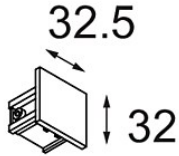

Date
Customer
Project
Type

FFD_Track 230V Non-Dim Endplate Black

Specifications

Material	11241402
Lamp Included	No
Number of Light Sources	0
IP Rating	20
Glow wire rating (°C)	960
Indoor/Outdoor	Indoor
Adjustability	Not Applicable
Primary Colour & Primary Finish	Black,
Gross weight (g)	60.0