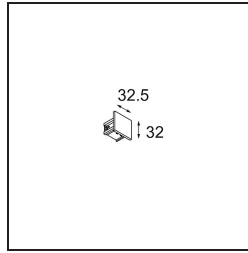

Date
Customer
Project
Type

FFD_Track 230V Non-Dim Endplate Black

Specifications

Material	11241402
Lamp Included	No
Number of Light Sources	0
IP Rating	20
Glow wire rating (°C)	960
Indoor/Outdoor	Indoor
Adjustability	Not Applicable
Primary Colour & Primary Finish	Black,
Gross weight (g)	60.0