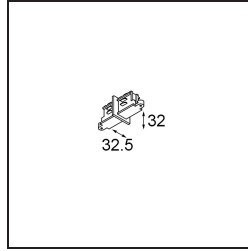

Date _____
Customer _____
Project _____
Type _____

FFD_Track 230V Connection Internal Electrical/Mechanical White Shiny

Specifications

Material	11241501
Lamp Included	No
Number of Light Sources	0
Input Voltage	230V
Electrical Class	I
IP Rating	20
Glow wire rating (°C)	960
Indoor/Outdoor	Indoor
Adjustability	Not Applicable
Primary Colour & Primary Finish	White, Shiny
Gross weight (g)	85.0