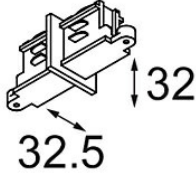

Date _____
Customer _____
Project _____
Type _____

FFD_Track 230V Connection Internal Electrical/Mechanical White Shiny

Specifications

Material	11241501
Lamp Included	No
Number of Light Sources	0
Input Voltage	230V
Electrical Class	I
IP Rating	20
Glow wire rating (°C)	960
Indoor/Outdoor	Indoor
Adjustability	Not Applicable
Primary Colour & Primary Finish	White, Shiny
Gross weight (g)	85.0