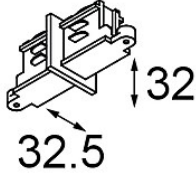

Date _____
Customer _____
Project _____
Type _____

FFD_Track 230V Connection Internal Electrical/Mechanical White Shiny

Specifications

Material	11241501
Lamp Included	No
Number of Light Sources	0
Input Voltage	230V
Electrical Class	I
IP Rating	20
Glow wire rating (°C)	960
Indoor/Outdoor	Indoor
Adjustability	Not Applicable
Primary Colour & Primary Finish	White, Shiny
Gross weight (g)	85.0