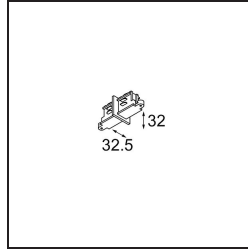

Date _____
Customer _____
Project _____
Type _____

FFD_Track 230V Connection Internal Electrical/Mechanical White Shiny

Specifications

Material	11241501
Lamp Included	No
Number of Light Sources	0
Input Voltage	230V
Electrical Class	I
IP Rating	20
Glow wire rating (°C)	960
Indoor/Outdoor	Indoor
Adjustability	Not Applicable
Primary Colour & Primary Finish	White, Shiny
Gross weight (g)	85.0