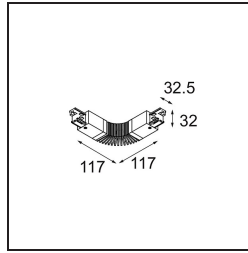

Date
Customer
Project
Type

FFD_Track 230V Connection Flexible Electrical/Mechanical White Shiny

Specifications

Material	11241301
Lamp Included	No
Number of Light Sources	0
Input Voltage	230V
Electrical Class	I
IP Rating	20
Glow wire rating (°C)	960
Indoor/Outdoor	Indoor
Adjustability	Not Applicable
Primary Colour & Primary Finish	White, Shiny
Gross weight (g)	220.0