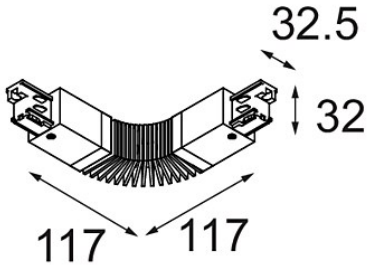

Date
Customer
Project
Type

FFD_Track 230V Connection Flexible Electrical/Mechanical White Shiny

Specifications

Material	11241301
Lamp Included	No
Number of Light Sources	0
Input Voltage	230V
Electrical Class	I
IP Rating	20
Glow wire rating (°C)	960
Indoor/Outdoor	Indoor
Adjustability	Not Applicable
Primary Colour & Primary Finish	White, Shiny
Gross weight (g)	220.0