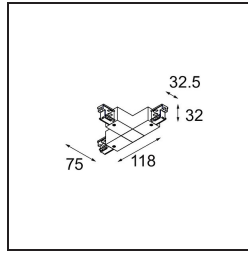

Date \_\_\_\_\_  
Customer \_\_\_\_\_  
Project \_\_\_\_\_  
Type \_\_\_\_\_

*FFD\_Track 230V Connection T Electrical/Mechanical Right White Shiny*

**Specifications**

Material	11241001
Lamp Included	No
Number of Light Sources	0
Input Voltage	230V
Electrical Class	I
IP Rating	20
Glow wire rating (°C)	960
Indoor/Outdoor	Indoor
Adjustability	Not Applicable
Primary Colour & Primary Finish	White, Shiny
Gross weight (g)	185.0