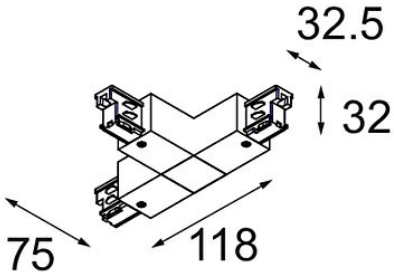

Date \_\_\_\_\_  
Customer \_\_\_\_\_  
Project \_\_\_\_\_  
Type \_\_\_\_\_

*FFD\_Track 230V Connection T Electrical/Mechanical Right White Shiny*

**Specifications**

Material	11241001
Lamp Included	No
Number of Light Sources	0
Input Voltage	230V
Electrical Class	I
IP Rating	20
Glow wire rating (°C)	960
Indoor/Outdoor	Indoor
Adjustability	Not Applicable
Primary Colour & Primary Finish	White, Shiny
Gross weight (g)	185.0