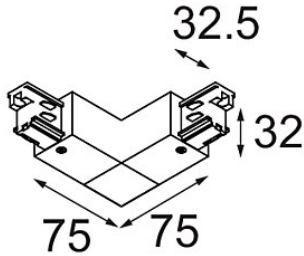

Date
Customer
Project
Type

FFD_Track 230V Connection 90° Electrical/Mechanical (For Surface Mounting) Outside White Shiny

Specifications

Material	11240901
Lamp Included	No
Number of Light Sources	0
Input Voltage	230V
Electrical Class	I
IP Rating	20
Glow wire rating (°C)	960
Indoor/Outdoor	Indoor
Adjustability	Not Applicable
Primary Colour & Primary Finish	White, Shiny
Gross weight (g)	185.0