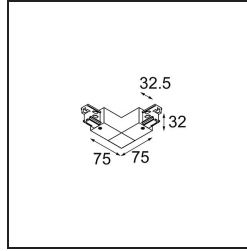

Date
Customer
Project
Type

FFD_Track 230V Connection 90° Electrical/Mechanical (For Surface Mounting) Outside White Shiny

Specifications

Material	11240901
Lamp Included	No
Number of Light Sources	0
Input Voltage	230V
Electrical Class	I
IP Rating	20
Glow wire rating (°C)	960
Indoor/Outdoor	Indoor
Adjustability	Not Applicable
Primary Colour & Primary Finish	White, Shiny
Gross weight (g)	185.0