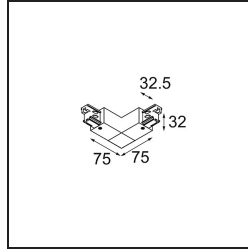

Date
Customer
Project
Type

FFD_Track 230V Connection 90° Electrical/Mechanical (For Surface Mounting) Outside White Shiny

Specifications

Material	11240901
Lamp Included	No
Number of Light Sources	0
Input Voltage	230V
Electrical Class	I
IP Rating	20
Glow wire rating (°C)	960
Indoor/Outdoor	Indoor
Adjustability	Not Applicable
Primary Colour & Primary Finish	White, Shiny
Gross weight (g)	185.0