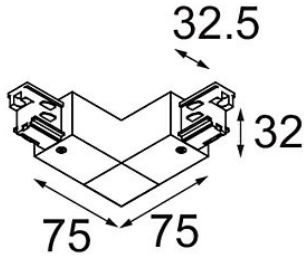

Date
Customer
Project
Type

FFD_Track 230V Connection 90° Electrical/Mechanical (For Surface Mounting) Outside White Shiny

Specifications

Material	11240901
Lamp Included	No
Number of Light Sources	0
Input Voltage	230V
Electrical Class	I
IP Rating	20
Glow wire rating (°C)	960
Indoor/Outdoor	Indoor
Adjustability	Not Applicable
Primary Colour & Primary Finish	White, Shiny
Gross weight (g)	185.0