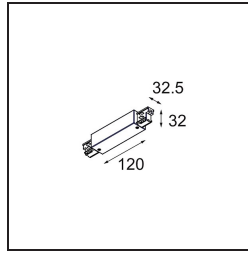

Date
Customer
Project
Type

*FFD\_Track 230V Non-Dim Connection 180° Electrical/Mechanical (For Surface Mounting) Black*

**Specifications**

Material	11240702
Lamp Included	No
Number of Light Sources	0
Input Voltage	230V
Electrical Class	I
IP Rating	20
Glow wire rating (°C)	960
Indoor/Outdoor	Indoor
Adjustability	Not Applicable
Primary Colour & Primary Finish	Black,
Gross weight (g)	185.0