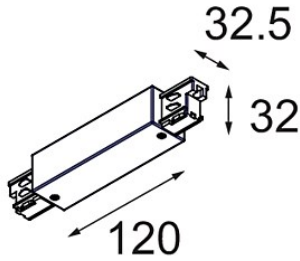

Date
Customer
Project
Type

*FFD\_Track 230V Non-Dim Connection 180° Electrical/Mechanical (For Surface Mounting) Black*

**Specifications**

Material	11240702
Lamp Included	No
Number of Light Sources	0
Input Voltage	230V
Electrical Class	I
IP Rating	20
Glow wire rating (°C)	960
Indoor/Outdoor	Indoor
Adjustability	Not Applicable
Primary Colour & Primary Finish	Black,
Gross weight (g)	185.0