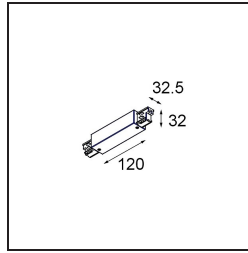

Date
Customer
Project
Type

*FFD\_Track 230V Non-Dim Connection 180° Electrical/Mechanical (For Surface Mounting) White Shiny*

**Specifications**

Material	11240701
Lamp Included	No
Number of Light Sources	0
Input Voltage	230V
Electrical Class	I
IP Rating	20
Glow wire rating (°C)	960
Indoor/Outdoor	Indoor
Adjustability	Not Applicable
Primary Colour & Primary Finish	White, Shiny
Gross weight (g)	185.0