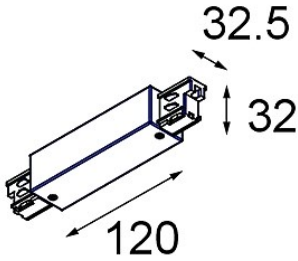

Date
Customer
Project
Type

*FFD\_Track 230V Non-Dim Connection 180° Electrical/Mechanical (For Surface Mounting) White Shiny*

**Specifications**

Material	11240701
Lamp Included	No
Number of Light Sources	0
Input Voltage	230V
Electrical Class	I
IP Rating	20
Glow wire rating (°C)	960
Indoor/Outdoor	Indoor
Adjustability	Not Applicable
Primary Colour & Primary Finish	White, Shiny
Gross weight (g)	185.0